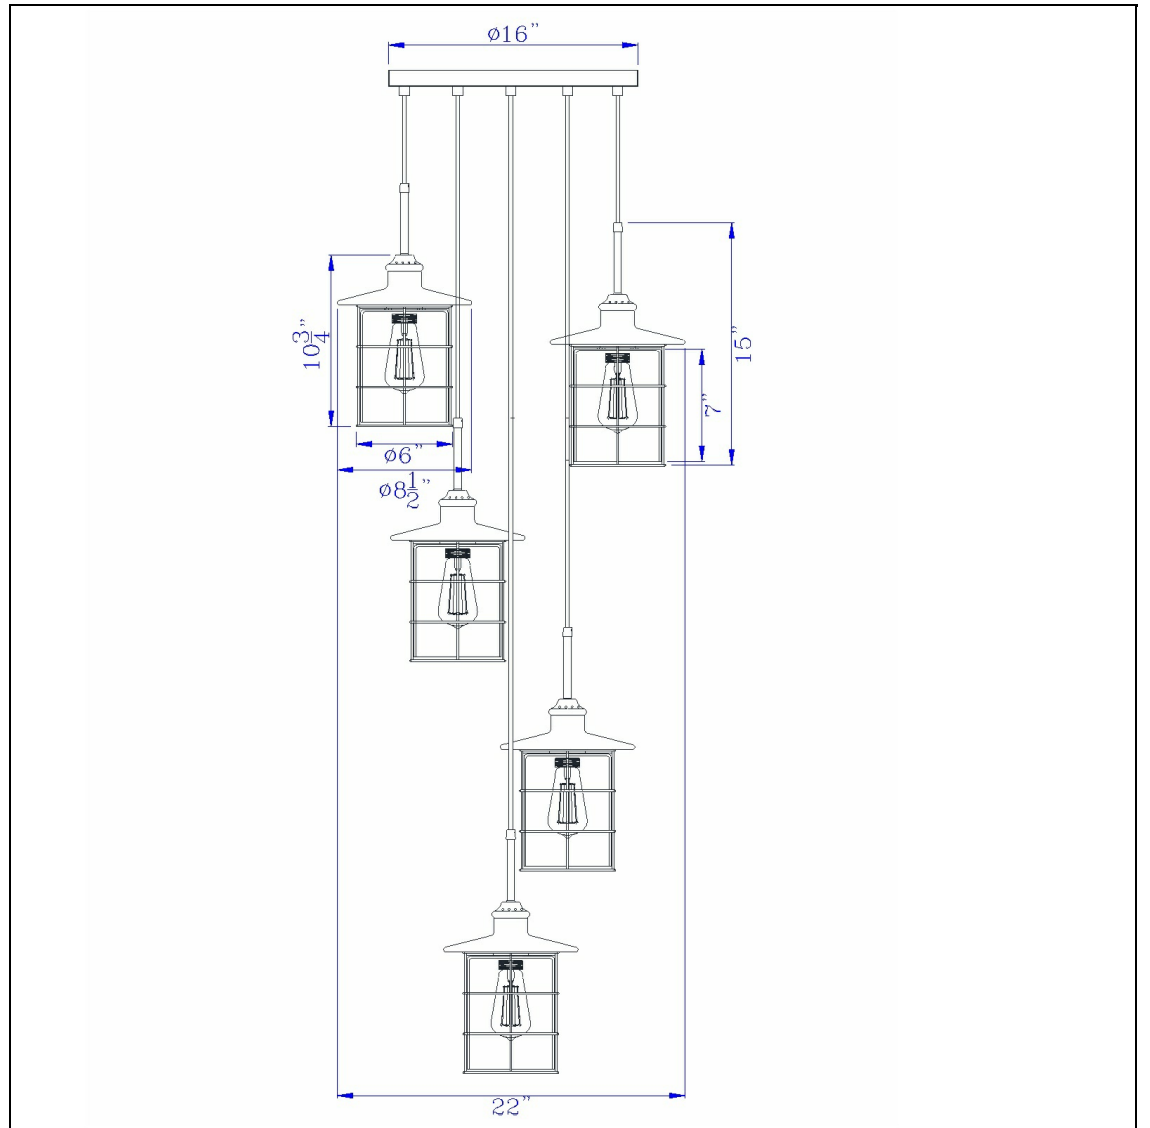

Product No. **FX-2668-5P**

Description

60W x 5 Silverton metal/glass pendant fixture (Edison bulbs included)
Constructed with durable material
Come with customizable 72" cord
Clear glass with lantern design shade
Cage design
5 light round canopy included
5 light round canopy included
Add an industrial touch to your space with this lantern style hanging five light pendant combo. It

Technical Specifications

UPC	020193067284	Shade Top1	6.00
Wattage	60W X 5	Shade Bottom1	6.00
Switch Type	E26	Shade Side	7.00
Bulb Base	E26	Carton 1 Dimensions	21.00 x 13.00 x 41.00
Number of Lights	5	Carton 2 Dimensions	0.00 x 0.00 x 41.00
Color	Dark Bronze	Package Dimensions	L: 41.00 W: 13.00 H: 21.00
Base Color	Glass		