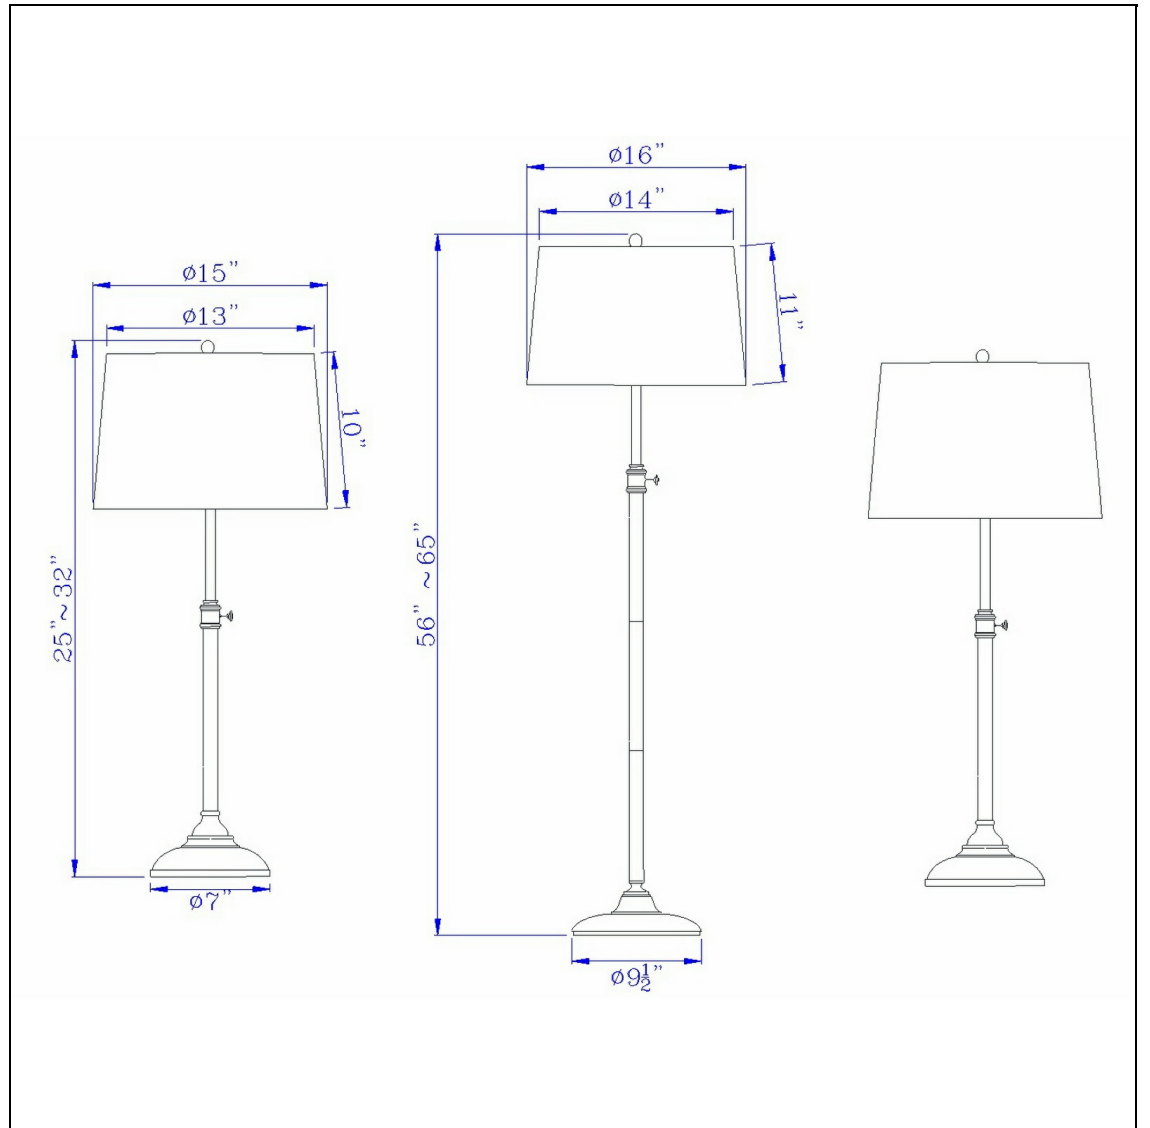

Product No. **BO-2984-3**

Description

3 pcs package. 2 pcs of 150W 3 way adjustable metal table lamps. 1 pc of 150W 3 way adjustable metal floor lamp.  
Constructed with durable material  
Weighted base for better balance  
Adjustable in height  
Package comes with 2 table and 1 floor lamp all in one box  
Smart Saving Package  
This coordinating contemporary style candlestick lamp set is a great addition to your home of office

Technical Specifications

<b>UPC</b>	020193067284
<b>Wattage</b>	150W
<b>Switch Type</b>	E26
<b>Bulb Base</b>	E26
<b>Number of Lights</b>	3
<b>Color</b>	Antique Silver
<b>Base Color</b>	Antique Silver

<b>Shade Top1</b>	13.00
<b>Shade Top2</b>	14.00
<b>Shade Bottom1</b>	15.00
<b>Shade Bottom2</b>	16.00
<b>Shade Side</b>	11.00
<b>Carton 1 Dimensions</b>	21.30 x 17.00 x 17.00
<b>Carton 2 Dimensions</b>	0.00 x 0.00 x 17.00
<b>Package Dimensions</b>	L: 17.00 W: 17.00 H: 21.30