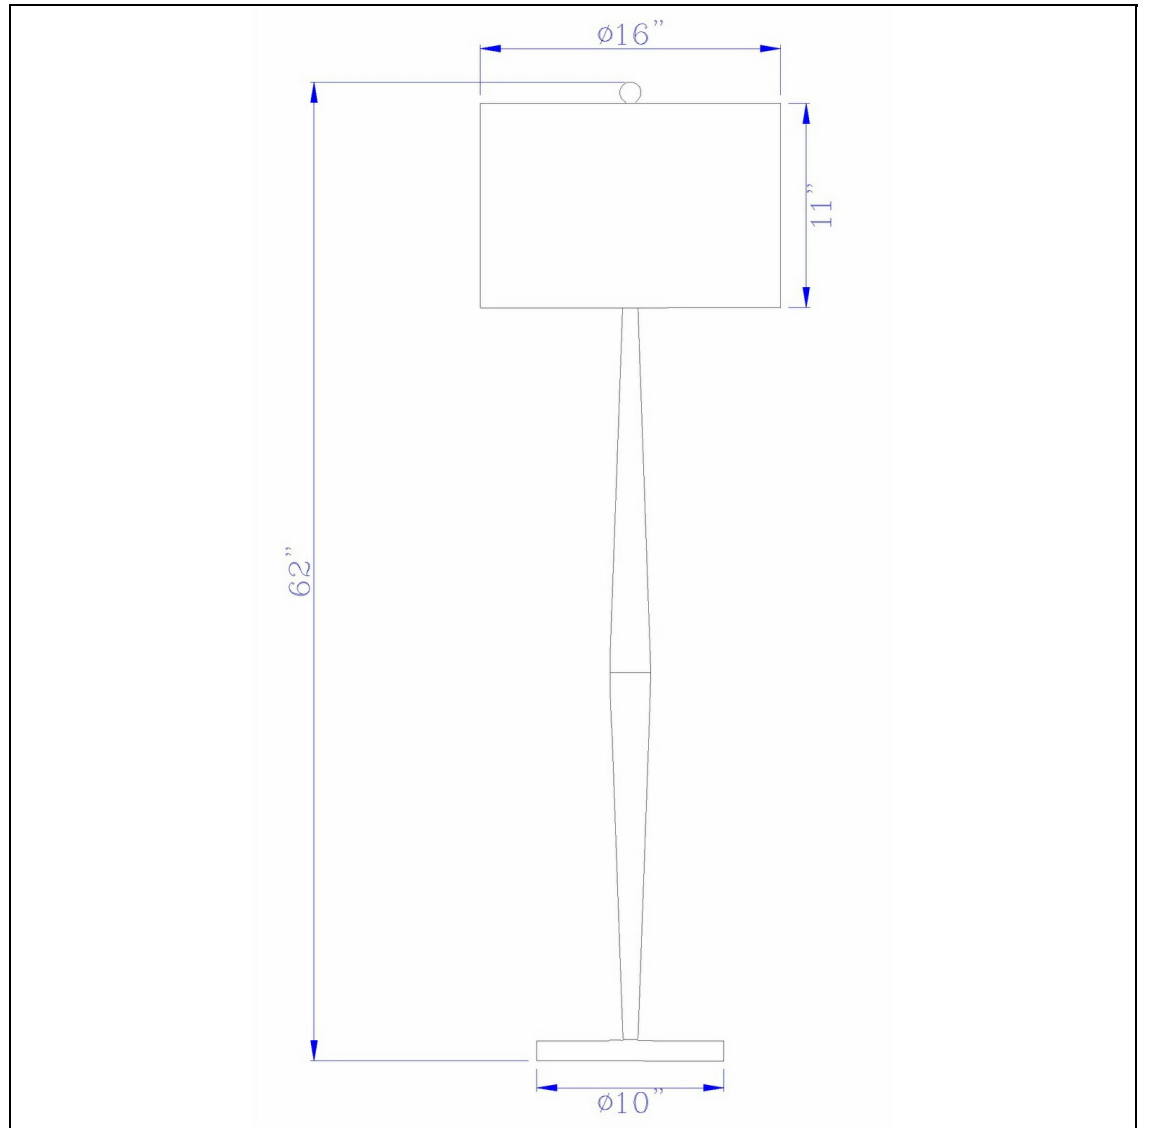

Product No. **BO-2980FL-AB**

Description

150W 3 way Sterling metal floor lamp with hardback drum shade
Constructed with durable material
Weighted base for better balance
Round taper architectural column design
Hardback fabric drum shade
This modern style candlestick lamp is a great addition to your home of office. It features a smooth

Technical Specifications

UPC	020193067284	Shade Top1	16.00
Wattage	150W	Shade Bottom1	16.00
Switch Type	E26	Shade Side	11.00
Bulb Base	E26	Carton 1 Dimensions	18.00 x 17.00 x 26.80
Number of Lights	1	Carton 2 Dimensions	0.00 x 0.00 x 26.80
Color	Antique Brass	Package Dimensions	L: 26.80 W: 17.00 H: 18.00
Base Color	Antique Brass		