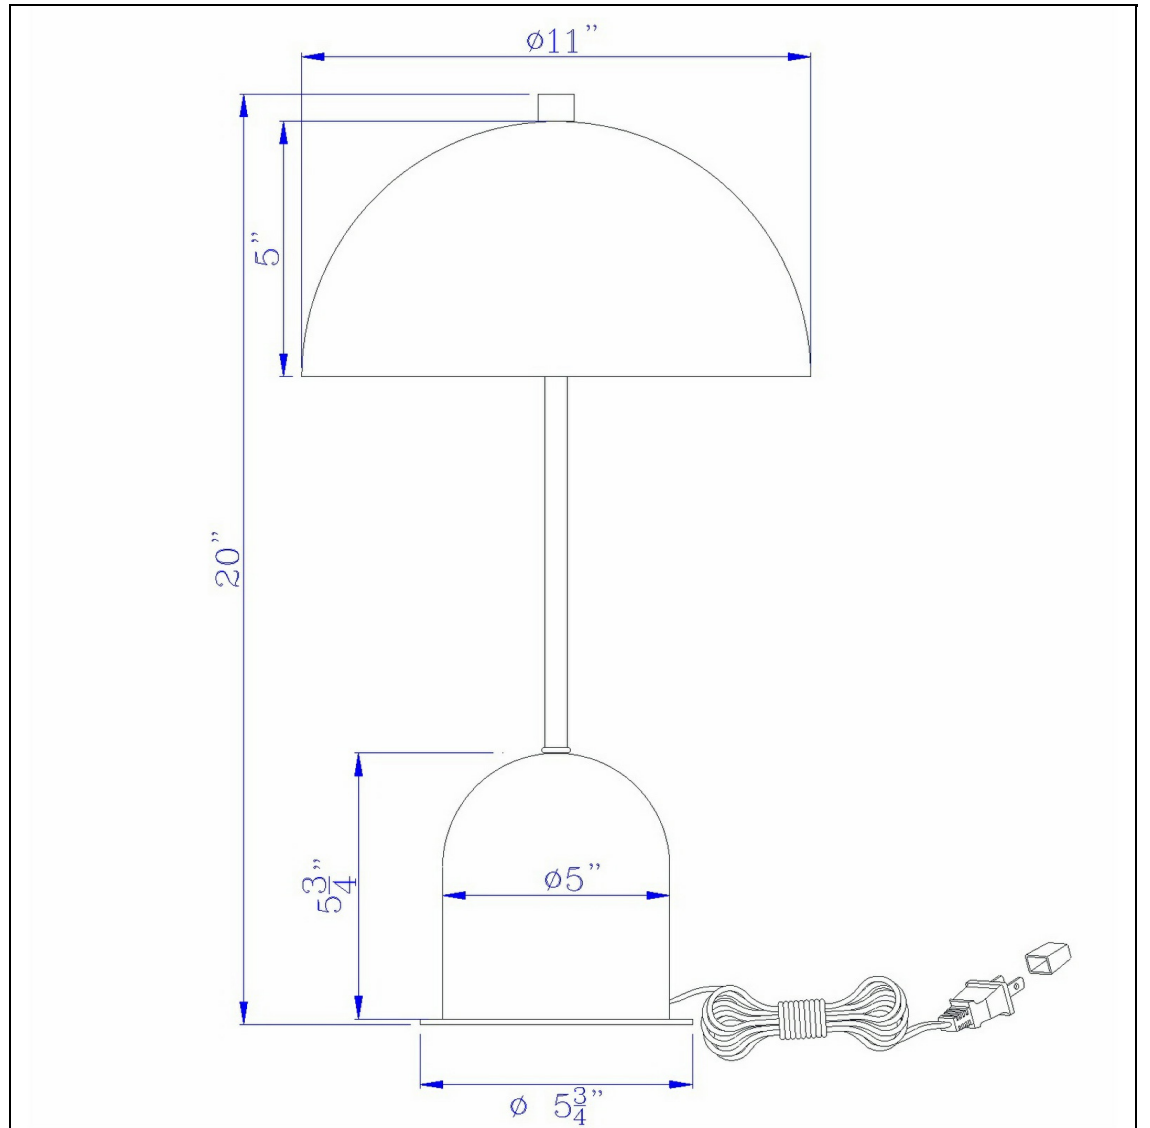

Product No. **BO-2978DK-AB**

Description

40W Peppa metal accent lamp with on off touch sensor switch
Constructed with durable material
Weighted base for better balance
Mushroom shape
Turn on the lamp with touching sensor
Metal Dome shade
Coordinating finish painted on the inner shade
Coordinating finish painted on the inner shade
This touch sensor accent lamp is a great addition to your space. It features a smooth polished monoc

Technical Specifications

UPC	020193067284	Shade Bottom1	11.00
Wattage	40W	Shade Side	5.00
Switch Type	E26	Carton 1 Dimensions	22.50 x 12.50 x 12.50
Bulb Base	E26	Carton 2 Dimensions	0.00 x 0.00 x 12.50
Number of Lights	1	Package Dimensions	L: 12.50 W: 12.50 H: 22.50
Color	Antique Brass		
Base Color	Antique Brass		