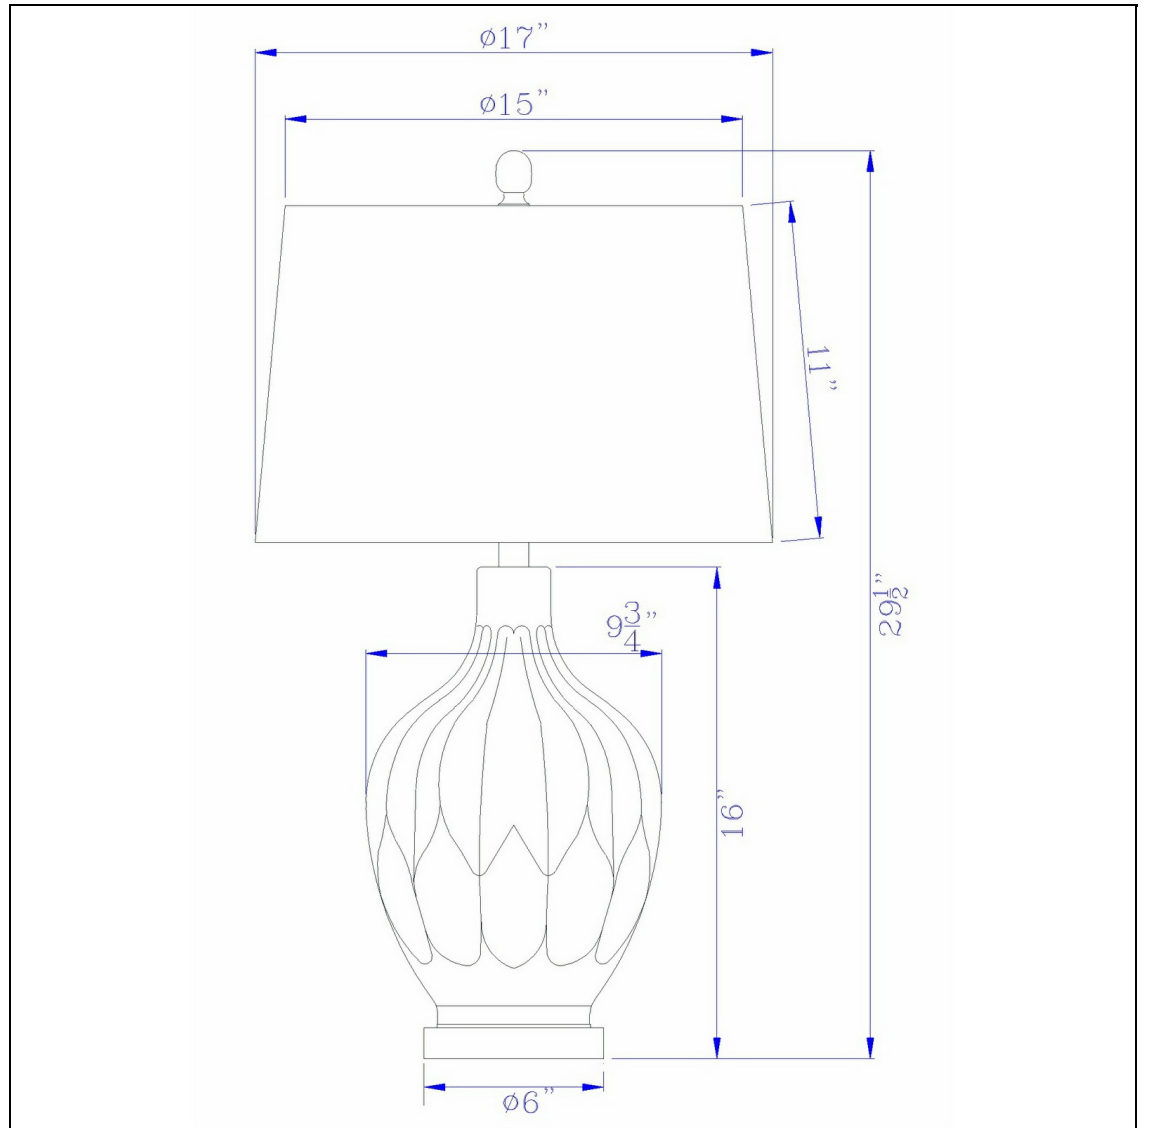

Product No. **BO-2971TB**

Description

150W 3 way Bancroft glass table lamp with hardback taper drum fabric shade
Constructed with durable material
Weighted base for better balance
clear molded textured glass
Metal antiqued brass finish base
Hardback fabric taper drum shade
Hardback fabric taper drum shade
Illuminate your space with this concave patterned clear glass table lamp. It features a wide bottom

Technical Specifications

UPC	020193067284	Shade Top1	15.00
Wattage	150W	Shade Bottom1	17.00
Switch Type	E26	Shade Side	11.00
Bulb Base	E26	Carton 1 Dimensions	19.50 x 18.00 x 18.00
Number of Lights	1	Carton 2 Dimensions	0.00 x 0.00 x 18.00
Color	Clear/Antique Brass	Package Dimensions	L: 18.00 W: 18.00 H: 19.50
Base Color	Antique Brass		