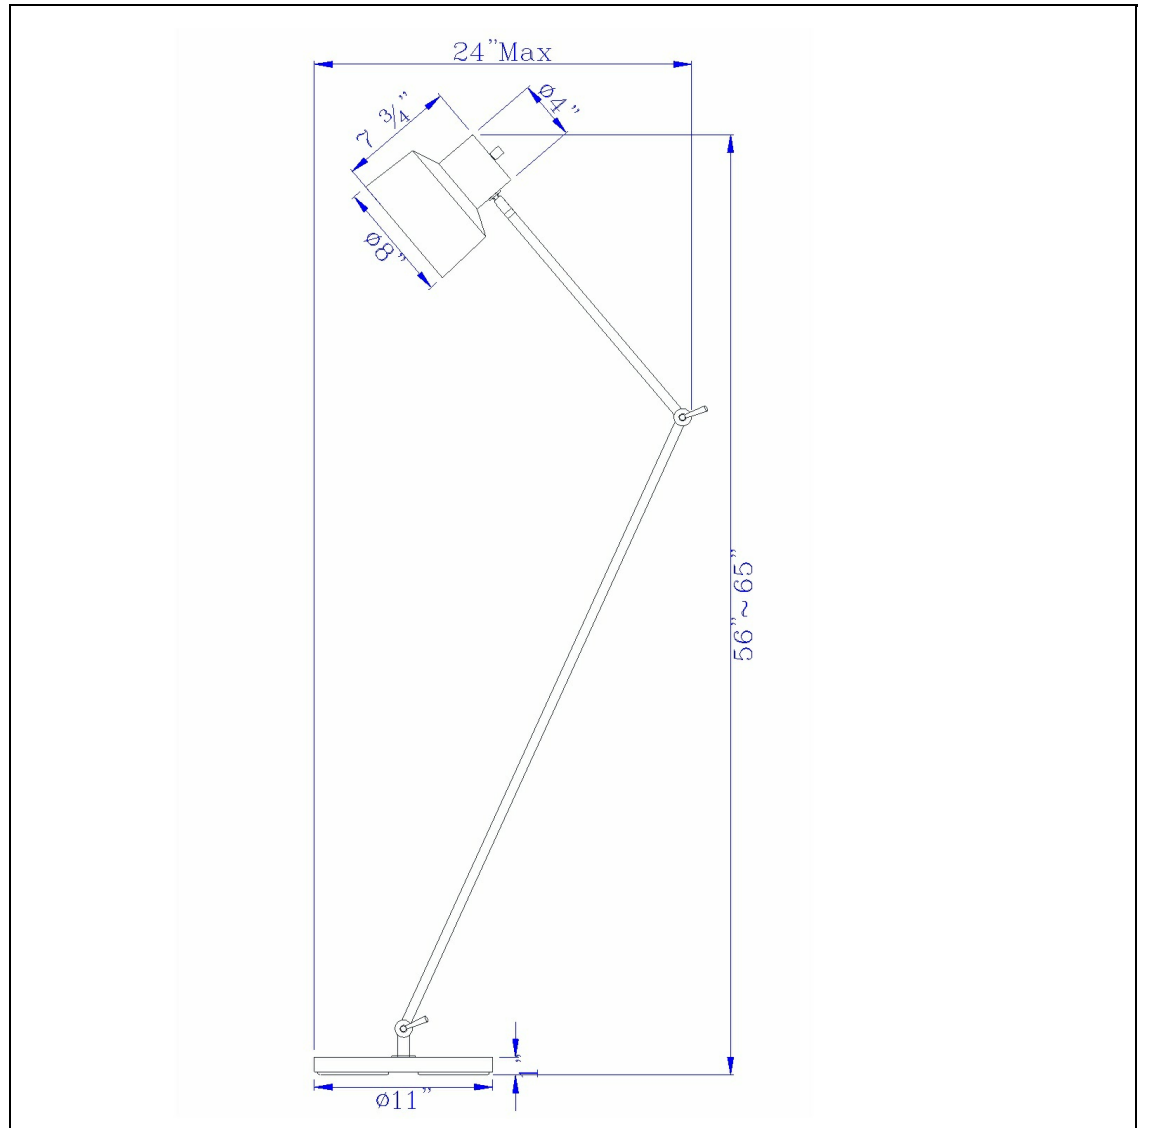

Product No. **BO-2966FL**

Description

60W Davidson metal floor lamp with weighted base, adjustable upper and lower arms. On off socket switch
Constructed with durable metal
Weighted base for better balance
Adjustable upper and lower arms
Metal shade
On off switch on shade
Refresh your space with this matte metal floor lamp. With a down facing circular shade and adjustab

Technical Specifications

UPC	020193067284	Shade Bottom1	8.00
Wattage	60W	Carton 1 Dimensions	53.50 x 13.50 x 14.50
Switch Type	E26	Carton 2 Dimensions	0.00 x 0.00 x 14.50
Bulb Base	E26	Package Dimensions	L: 14.50 W: 13.50 H: 53.50
Number of Lights	1		
Color	Matte Black		
Base Color	Matte Black		