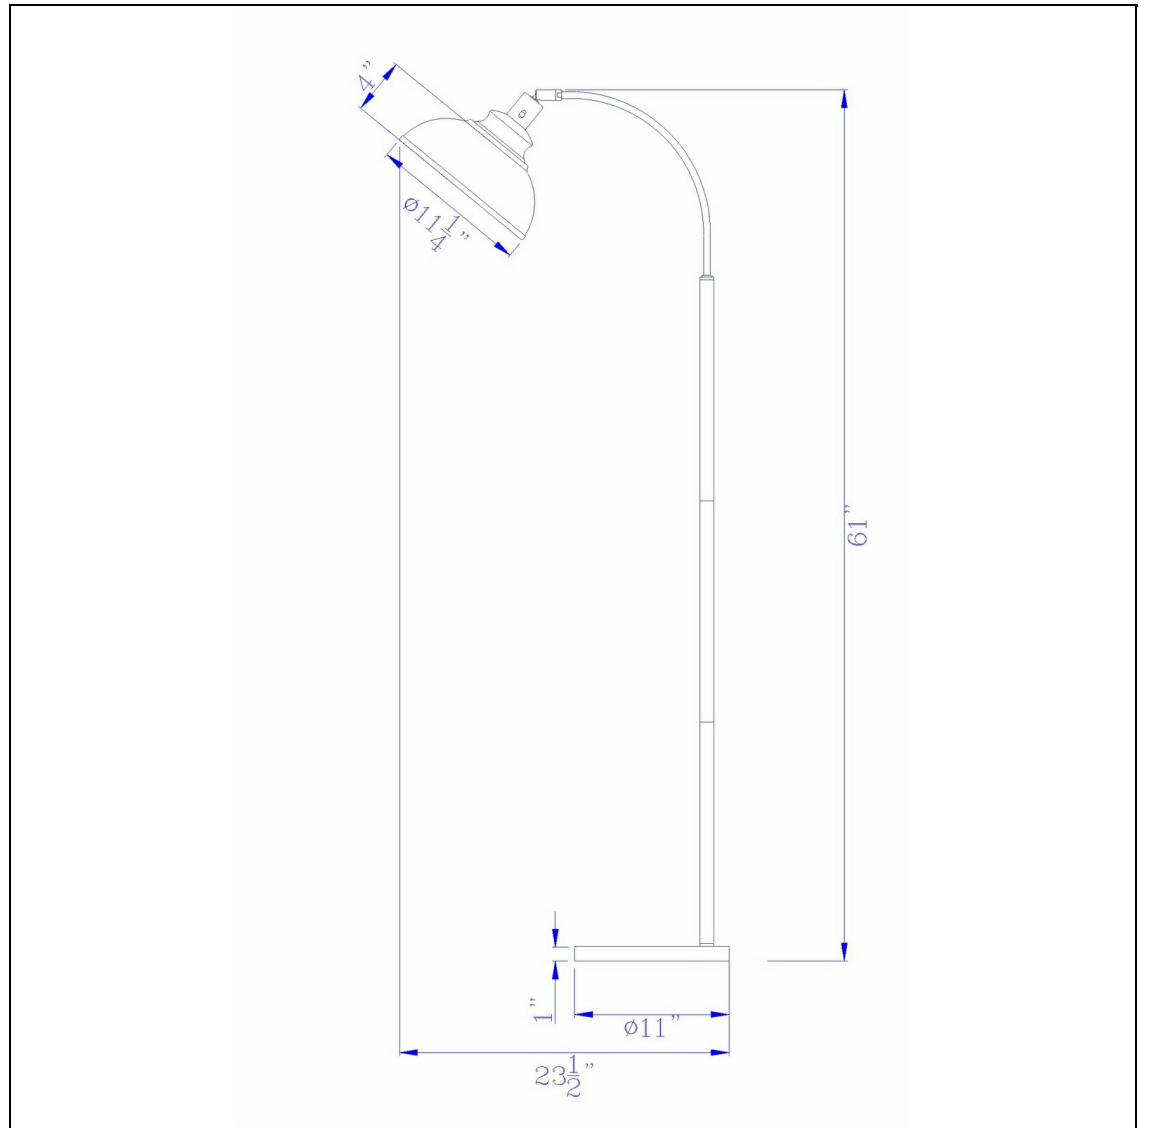

Product No. **BO-2964FL-DB**

Description

60W Dijon adjustable metal floor lamp with weight base and on off socket switch
Constructed with durable metal
Heavy weighted based for better balance
Dome metal shade
Adjustable shade for different positioning
On off socket switch
Easy assembly
Refresh your space with this metal arc style floor lamp. With an arching arm, down facing dome shade

Technical Specifications

UPC	020193067284	Shade Bottom1	11.25
Wattage	60W	Shade Side	4.00
Switch Type	E26	Carton 1 Dimensions	17.30 x 15.00 x 27.30
Bulb Base	E26	Carton 2 Dimensions	0.00 x 0.00 x 27.30
Number of Lights	1	Package Dimensions	L: 27.30 W: 15.00 H: 17.30
Color	Dark Bronze		
Base Color	Dark Bronze		