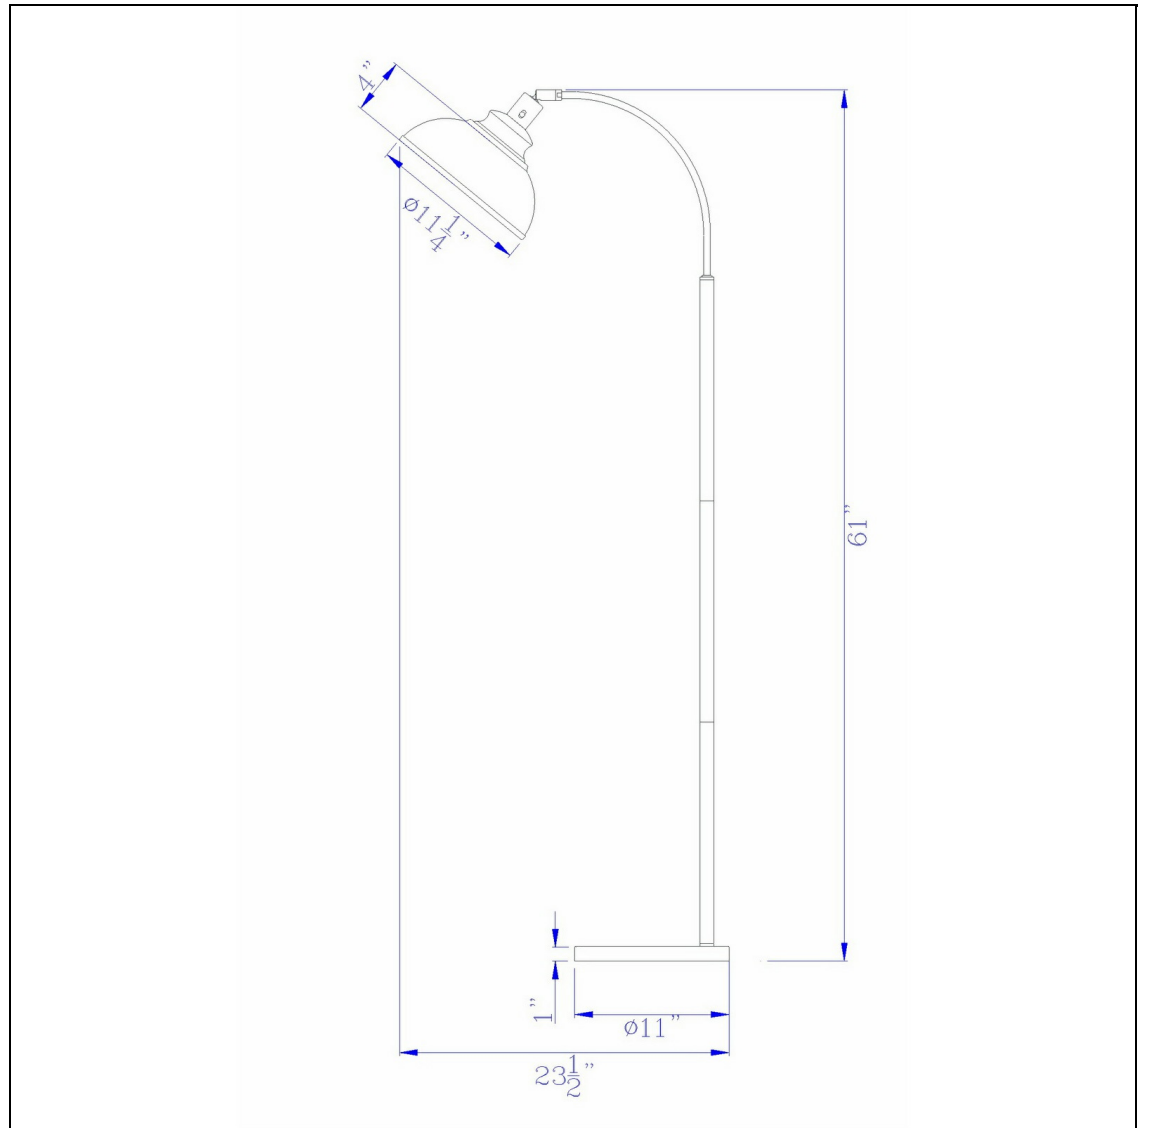

Product No. **BO-2964FL-DB**

Description

60W Dijon adjustable metal floor lamp with weight base and on off socket switch  
Constructed with durable metal  
Heavy weighted based for better balance  
Dome metal shade  
Adjustable shade for different positioning  
On off socket switch  
Easy assembly  
Easy assembly  
Refresh your space with this metal arc style floor lamp. With an arching arm, down facing dome shade

Technical Specifications

<b>UPC</b>	020193067284	<b>Shade Bottom1</b>	11.25
<b>Wattage</b>	60W	<b>Shade Side</b>	4.00
<b>Switch Type</b>	E26	<b>Carton 1 Dimensions</b>	17.30 x 15.50 x 27.30
<b>Bulb Base</b>	E26	<b>Carton 2 Dimensions</b>	0.00 x 0.00 x 27.30
<b>Number of Lights</b>	1	<b>Package Dimensions</b>	L: 27.30 W: 15.50 H: 17.30
<b>Color</b>	Dark Bronze		
<b>Base Color</b>	Dark Bronze		