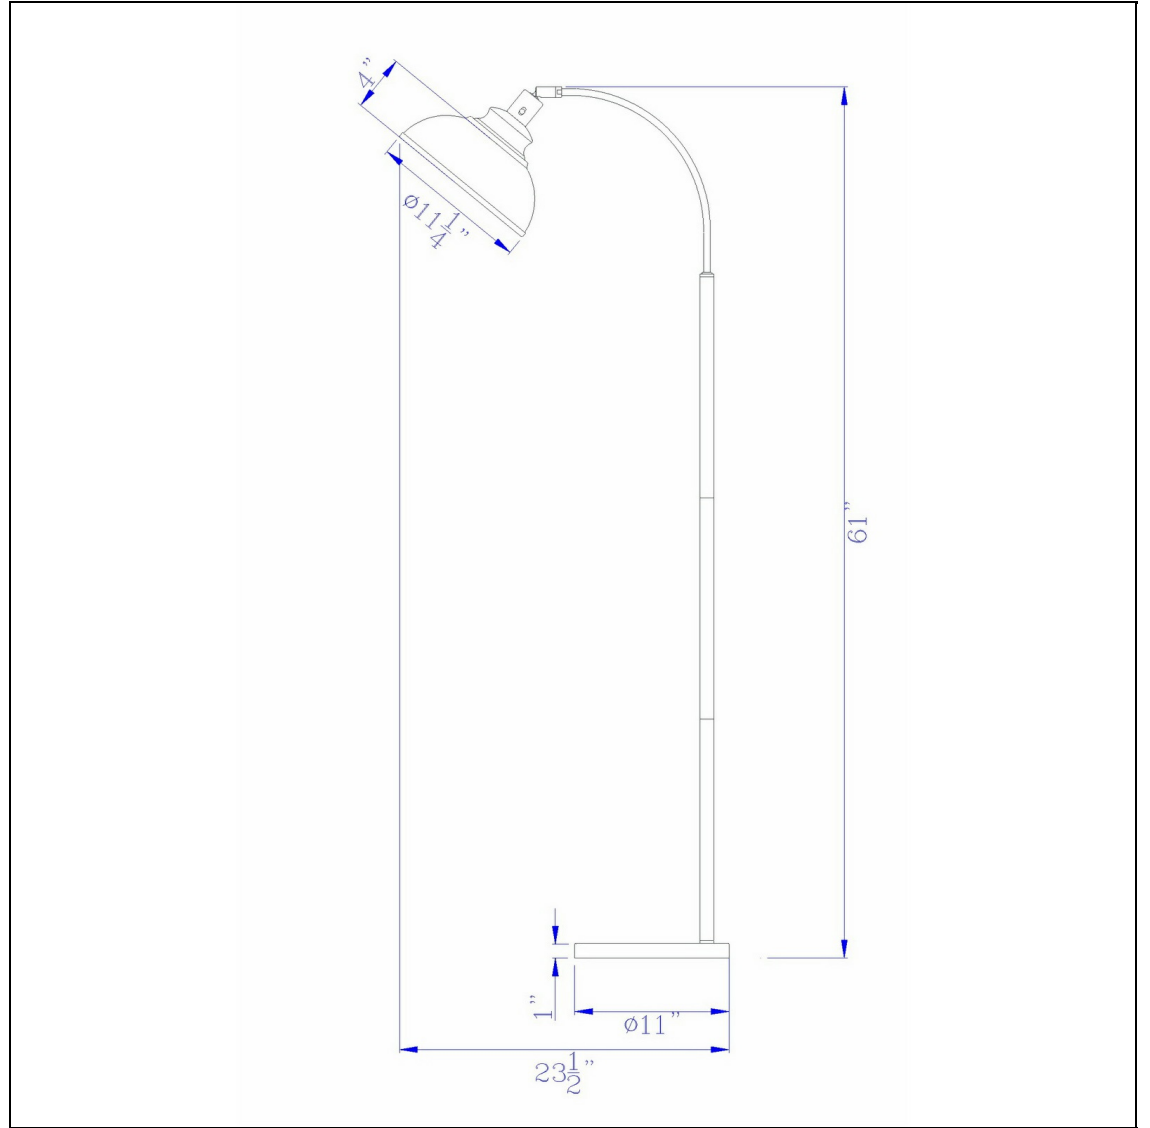

Product No. **BO-2964FL-DB**

Description

60W Dijon adjustable metal floor lamp with weight base and on off socket switch
Constructed with durable metal
Heavy weighted based for better balance
Dome metal shade
Adjustable shade for different positioning
On off socket switch
Easy assembly
Easy assembly
Refresh your space with this metal arc style floor lamp. With an arching arm, down facing dome shade

Technical Specifications

| | | | |
|-------------------------|--------------|----------------------------|----------------------------|
| UPC | 020193067284 | Shade Bottom1 | 11.25 |
| Wattage | 60W | Shade Side | 4.00 |
| Switch Type | E26 | Carton 1 Dimensions | 17.30 x 15.50 x 27.30 |
| Bulb Base | E26 | Carton 2 Dimensions | 0.00 x 0.00 x 27.30 |
| Number of Lights | 1 | Package Dimensions | L: 27.30 W: 15.50 H: 17.30 |
| Color | Dark Bronze | | |
| Base Color | Dark Bronze | | |