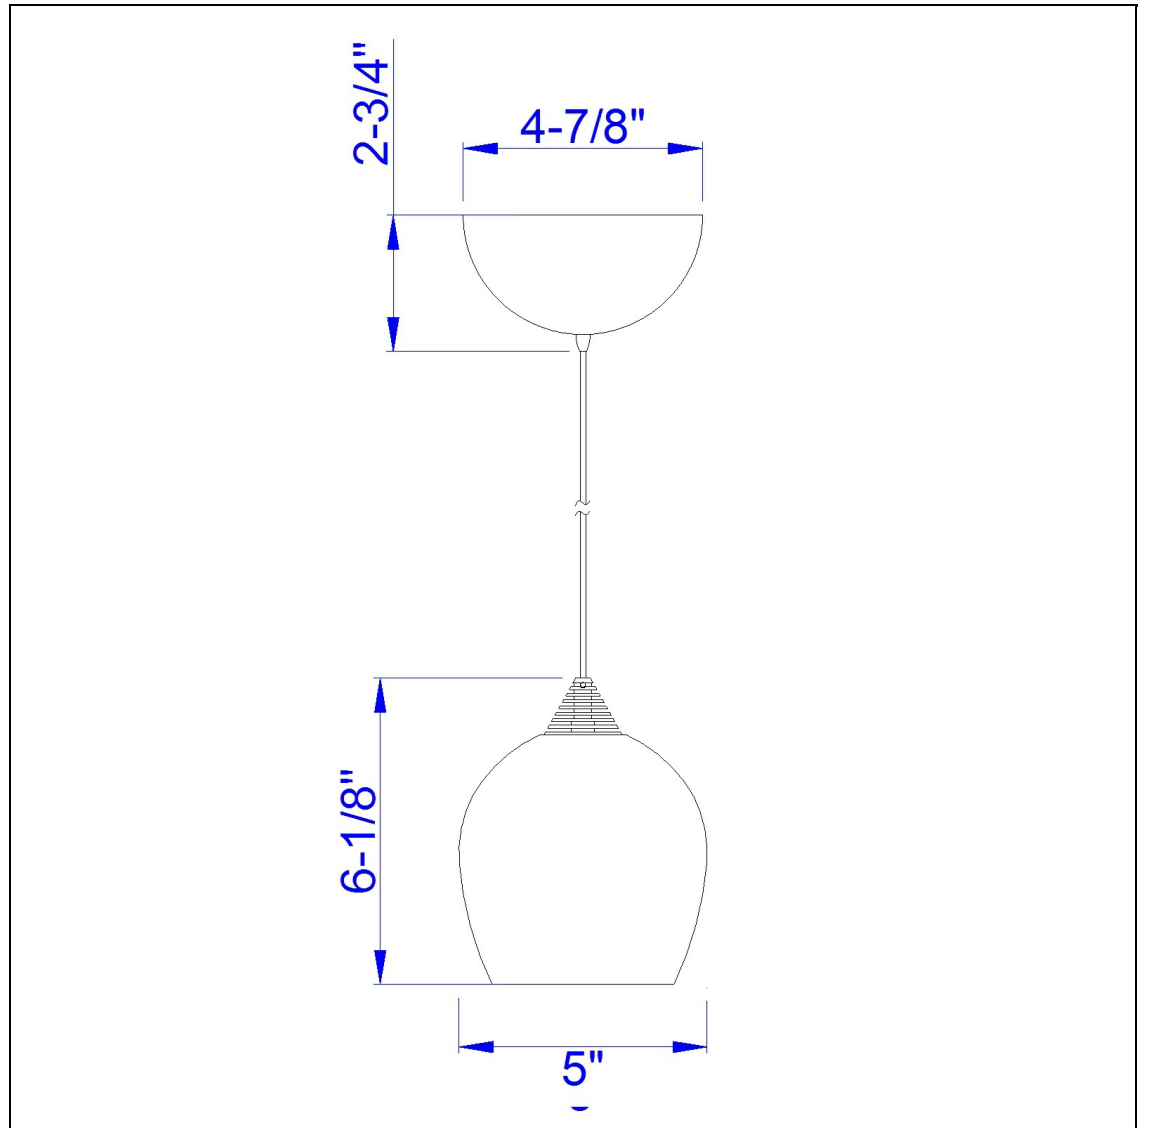

Product No. **UPL-702-6-BS**

Description

5W LED, 3200K, Dimmerable, 6' Cord
Durable Metal and Glass Construction
Ships in One Carton
Canopy Included
3200K Color Temperature
Light Bulb Included
Dimmable with Lutron dimmers #: DVCL-153P, SCL-153P, AYCL-153P, CTCL-153P, DVCL-253P, DVSCLL-253P,
Dimmable with Lutron/# DVCL-153P (120V, 60Hz) Dimmer
Dimmable with Lutron/# DVCL-153P (120V, 60Hz) Dimmer
5" Tall Glass and Metal LED Pendant with Rust Cord

Technical Specifications

UPC	020193067284	Carton 1 Dimensions	0.00 x 19.00 x 19.00
Wattage	5W	Carton 2 Dimensions	0.00 x 0.00 x 19.00
CRI	85	Package Dimensions	L: 19.00 W: 19.00
Lumen	320		
Switch Type	Hardwired		
Bulb Base	LED		
Number of Lights	1		
Color	Rust		
Base Color	Brushed Steel		