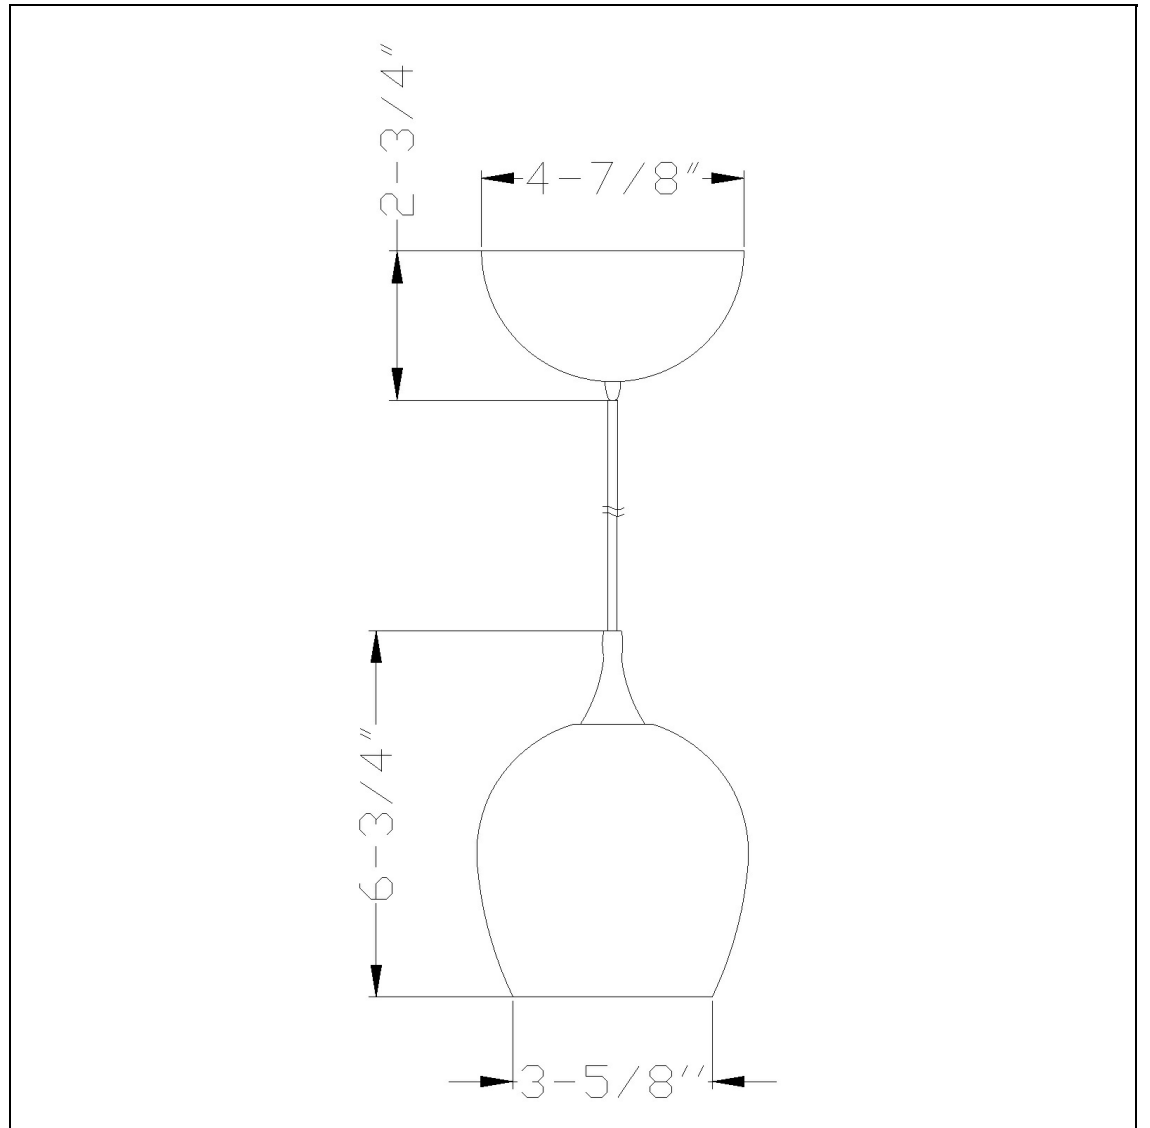

Product No. **UP-963-6-BS**

Description

Jc-Type 12V G6.35 35W Max.
Durable Metal and Glass Construction
Ships in One Carton
Canopy Included
72" Inch Cord Length
6.4" Tall Glass and Metal Pendant with
Brushed Steel Cord

Technical Specifications

UPC	020193067284	Carton 1 Dimensions	13.30 x 14.60 x 21.70
Wattage	35W	Carton 2 Dimensions	0.00 x 0.00 x 21.70
CRI	N/A	Package Dimensions	L: 21.70 W: 14.60 H: 13.30
Lumen	N/A		
Switch Type	Hardwired		
Bulb Base	JC -G6.35		
Number of Lights	1		
Color	As Shown		
Base Color	Brushed Steel		