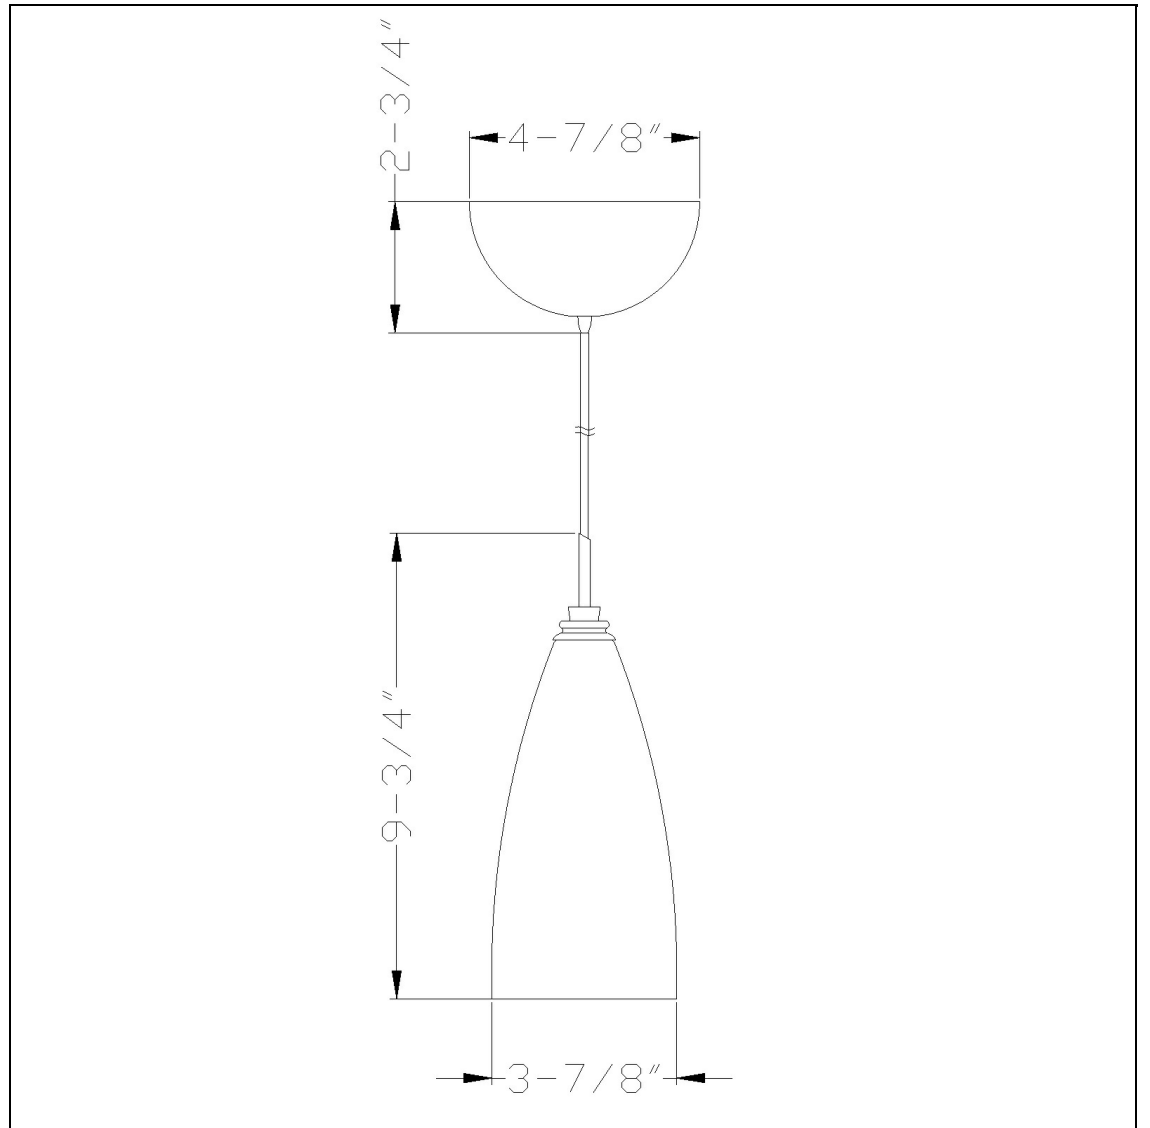

Product No. **UP-960-6-BS**

Description

Jc-Type, 12V, G6.35, 35W Max.  
Durable Metal and Glass Construction  
Ships in One Carton  
Canopy Included  
72" Inch Cord Length  
6.5" Tall Glass and Metal Pendant with  
Brushed Steel Cord

Technical Specifications

<b>UPC</b>	020193067284	<b>Carton 1 Dimensions</b>	15.30 x 13.00 x 19.10
<b>Wattage</b>	35W	<b>Carton 2 Dimensions</b>	0.00 x 0.00 x 19.10
<b>CRI</b>	N/A	<b>Package Dimensions</b>	L: 19.10 W: 13.00 H: 15.30
<b>Lumen</b>	N/A		
<b>Switch Type</b>	Hardwired		
<b>Bulb Base</b>	JC -G6.35		
<b>Number of Lights</b>	1		
<b>Color</b>	White Chocolate Swirl		
<b>Base Color</b>	Brushed Steel		