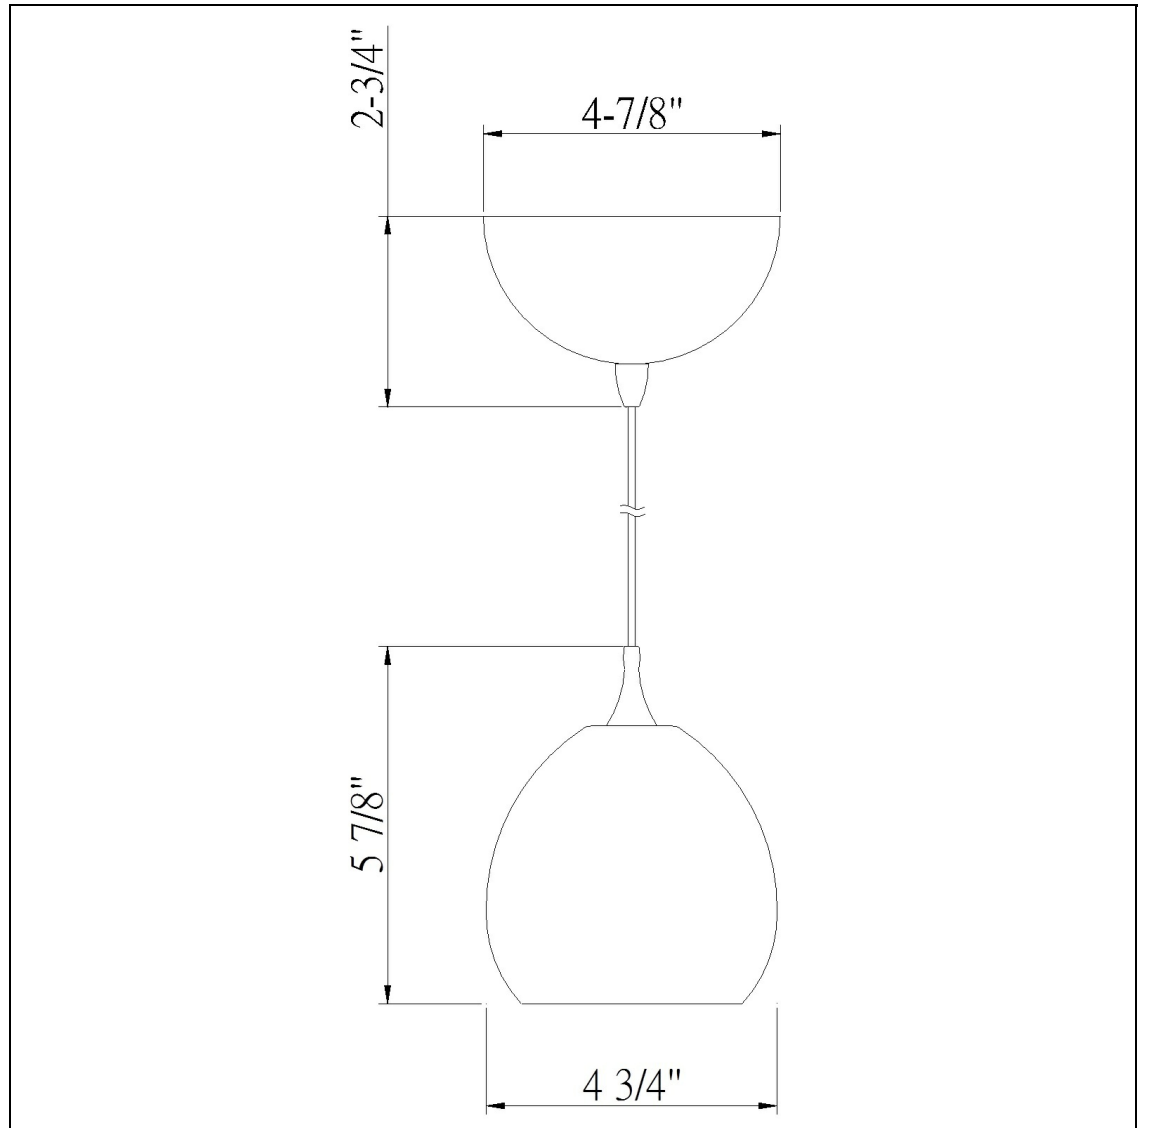

Product No. **UP-1062-6-BS**

Description

Uni Pack,12V,Jc,35W Max,G6.35
Durable Metal and Glass Construction
Ships in One Carton
Canopy Included
72" Inch Cord Length
6.3" Tall Glass and Metal Pendant with
Brushed Steel

Technical Specifications

UPC	020193067284
Wattage	35W
CRI	N/A
Lumen	N/A
Switch Type	Hardwired
Bulb Base	JC -G6.35
Number of Lights	1
Color	Red
Base Color	Brushed Steel

Carton 1 Dimensions	13.40 x 15.40 x 22.80
Carton 2 Dimensions	0.00 x 0.00 x 22.80
Package Dimensions	L: 22.80 W: 15.40 H: 13.40