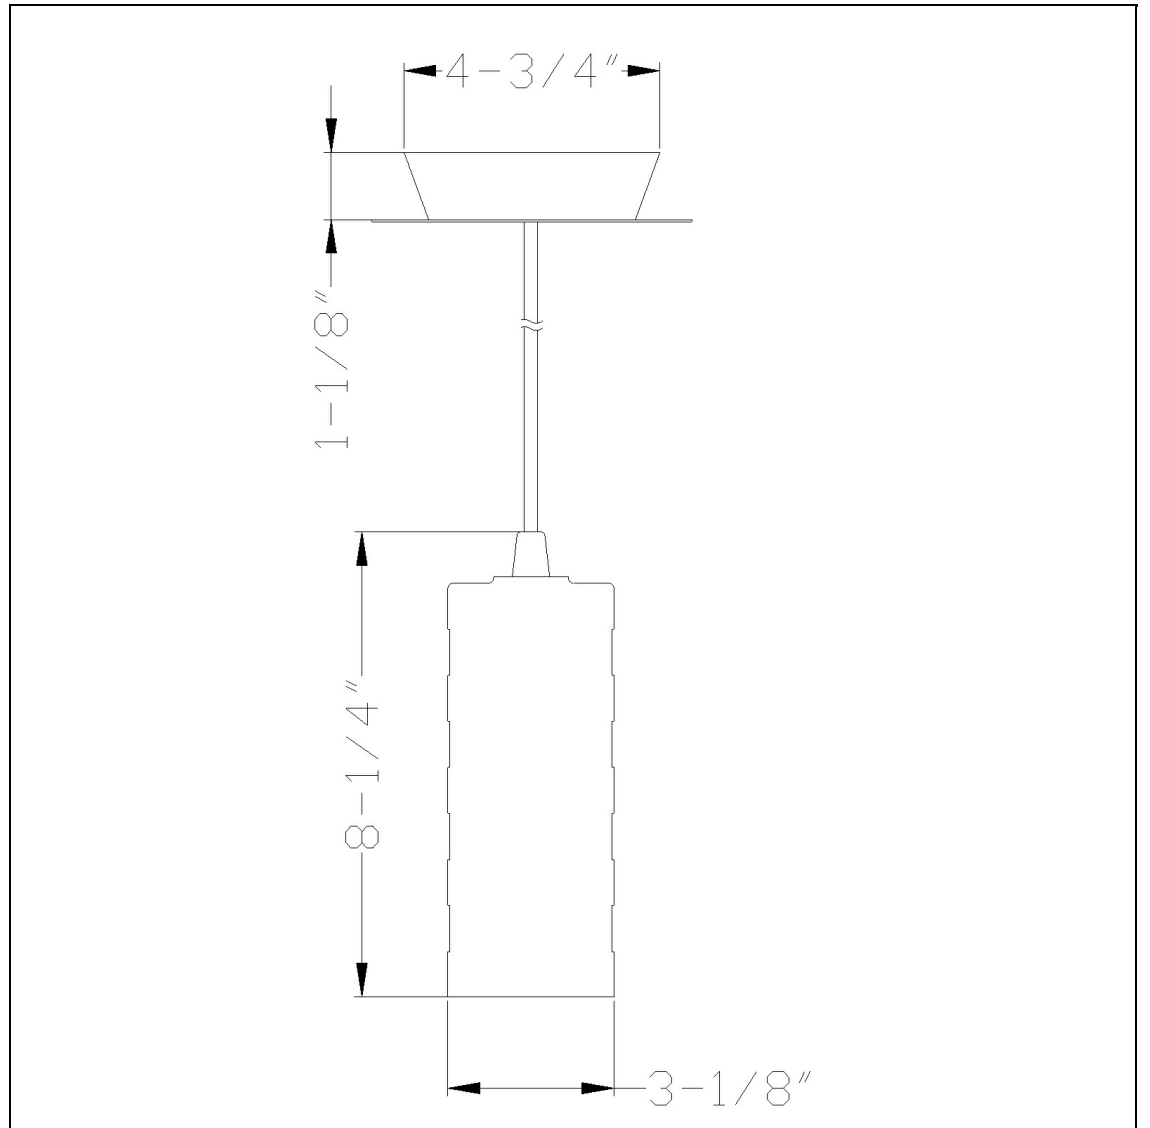

Product No. **UP-1018-6-BS**

Description

120V, Medium Base (E26), 60W Max.  
Durable Metal and Glass Construction  
Ships in One Carton  
Canopy Included  
72" Inch Cord Length  
7.9" Tall Metal Pendant in Rust

Technical Specifications

<b>UPC</b>	020193067284	<b>Carton 1 Dimensions</b>	15.90 x 13.00 x 19.40
<b>Wattage</b>	60W	<b>Carton 2 Dimensions</b>	0.00 x 0.00 x 19.40
<b>CRI</b>	N/A	<b>Package Dimensions</b>	L: 19.40 W: 13.00 H: 15.90
<b>Lumen</b>	N/A		
<b>Switch Type</b>	Hardwired		
<b>Bulb Base</b>	E26		
<b>Number of Lights</b>	1		
<b>Color</b>	Black And White		
<b>Base Color</b>	Brushed Steel		