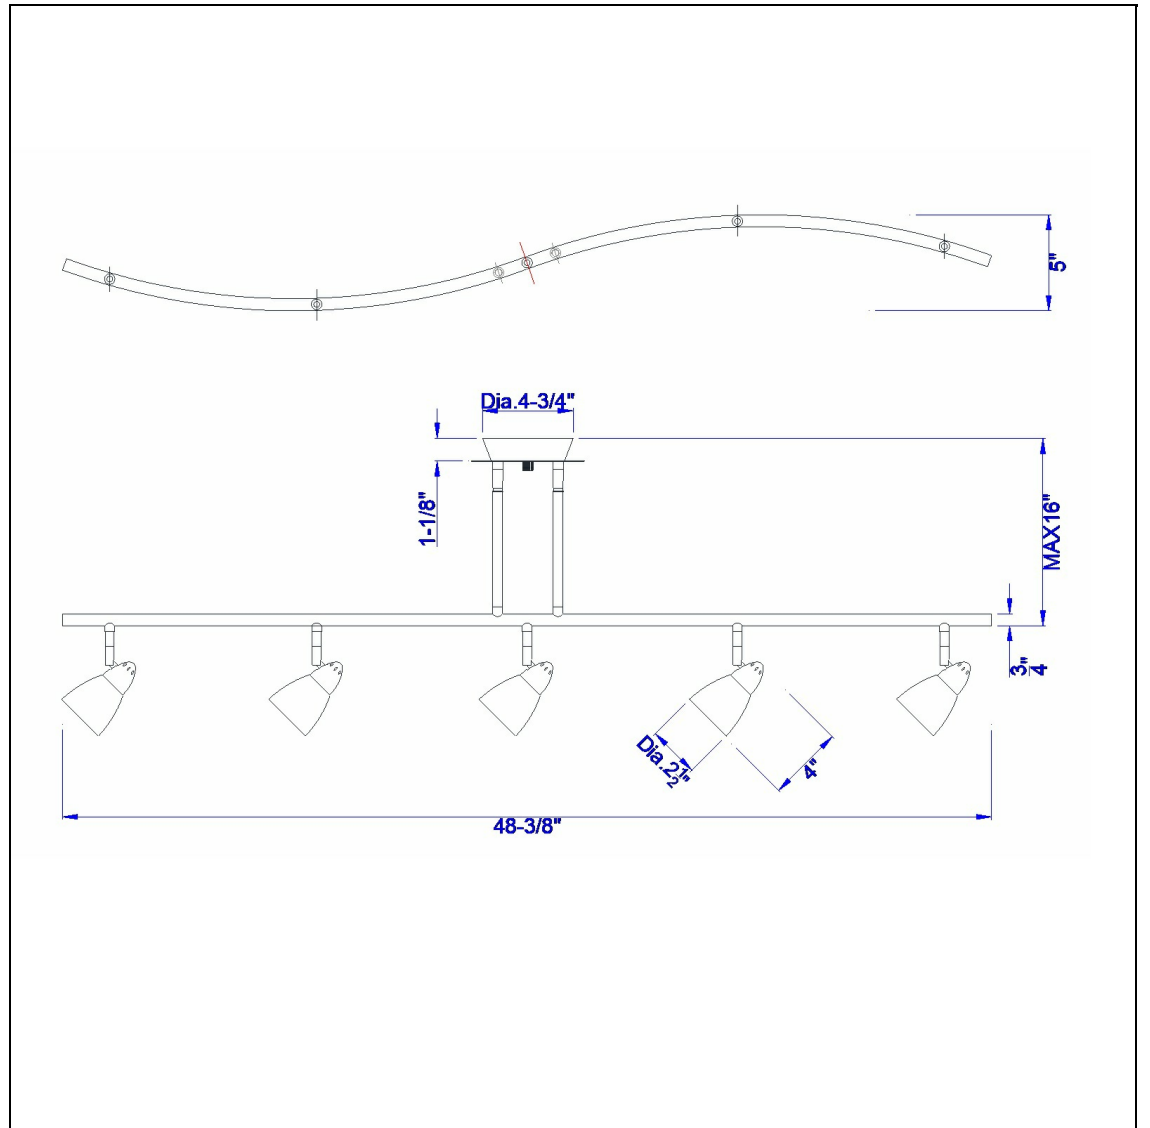

Product No. **SL-954-5-DB-WH**

Description

5 Light Orbit Light, 120V, GU-10, 50W, Fixture Body Only
Durable Metal Construction
Ships in One Carton
Bulbs Included
Universal Joint for Flat or Slope Ceiling
Pair of 4" and 8" Rods Included
Pair of 4" and 8" Rods Included
7.25-19.25" Inch Adjustable Metal Serpentine
Five Light Ceiling Fixture

Technical Specifications

UPC	020193067284	Carton 1 Dimensions	0.00 x 13.10 x 13.10
Wattage	50WX5	Carton 2 Dimensions	0.00 x 0.00 x 13.10
CRI	N/A	Package Dimensions	L: 13.10 W: 13.10
Lumen	N/A		
Switch Type	Hardwired		
Bulb Base	GU-10		
Number of Lights	5		
Color	Dark Bronze		
Base Color	Dark Bronze		