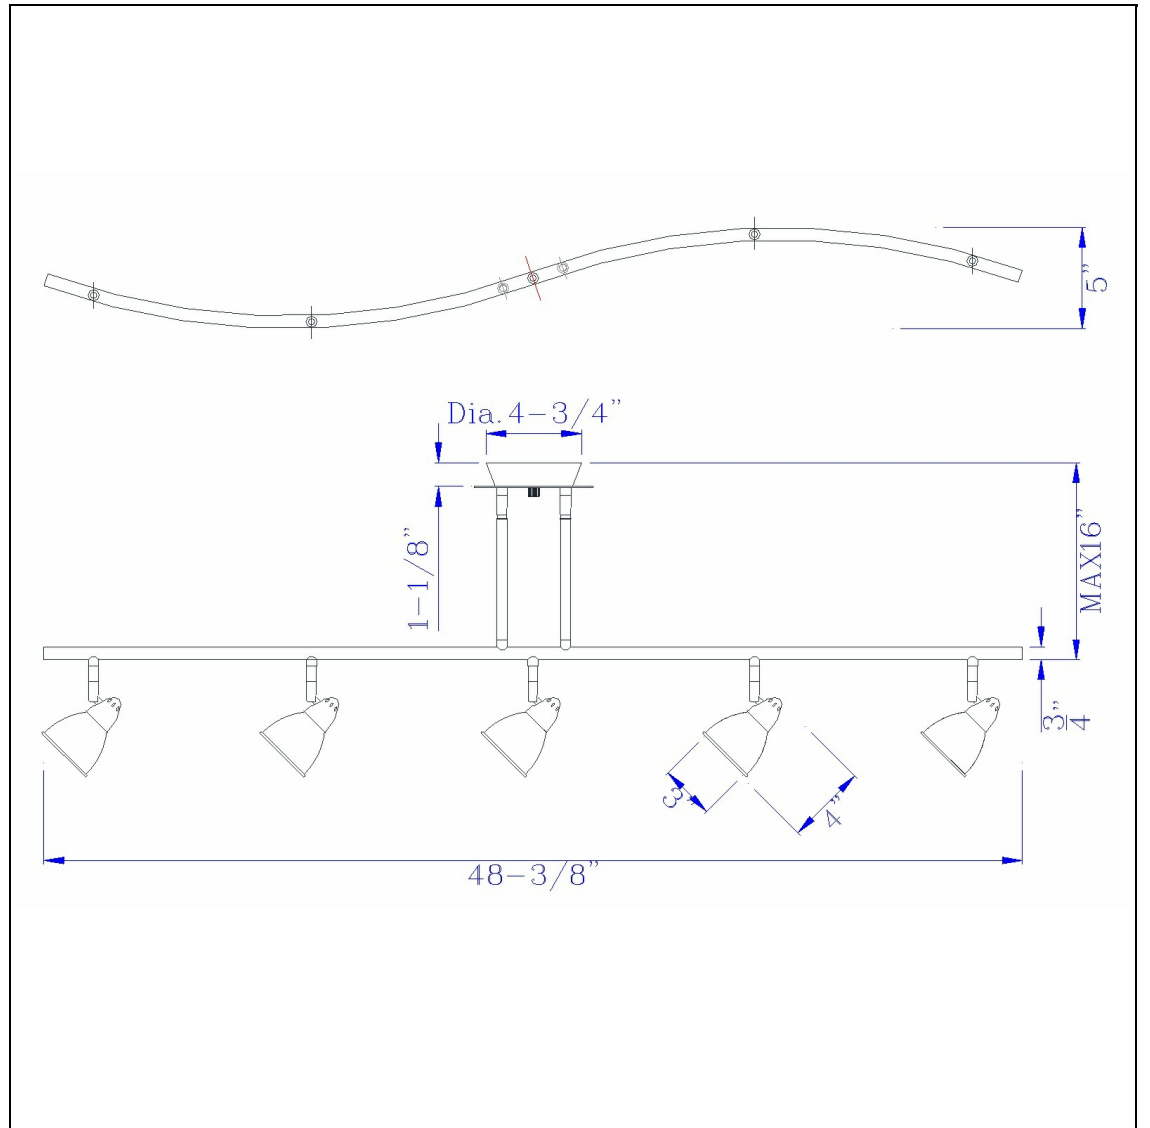

Product No. **SL-954-5-DB-CDB**

Description

5 Light Orbit Light, 120V, GU-10, 50W, Fixture Body Only
Durable Metal Construction
Ships in One Carton
Bulbs Included
Universal Joint for Flat or Slope Ceiling
Pair of 4" and 8" Rods Included
Pair of 4" and 8" Rods Included
7.25-19.25" Inch Adjustable Metal Serpentine
Five Light Ceiling Fixture

Technical Specifications

UPC	020193067284	Carton 1 Dimensions	0.00 x 13.10 x 13.10
Wattage	50WX5	Carton 2 Dimensions	0.00 x 0.00 x 13.10
CRI	N/A	Package Dimensions	L: 13.10 W: 13.10
Lumen	N/A		
Switch Type	Hardwired		
Bulb Base	GU-10		
Number of Lights	5		
Color	Dark Bronze		
Base Color	Dark Bronze		