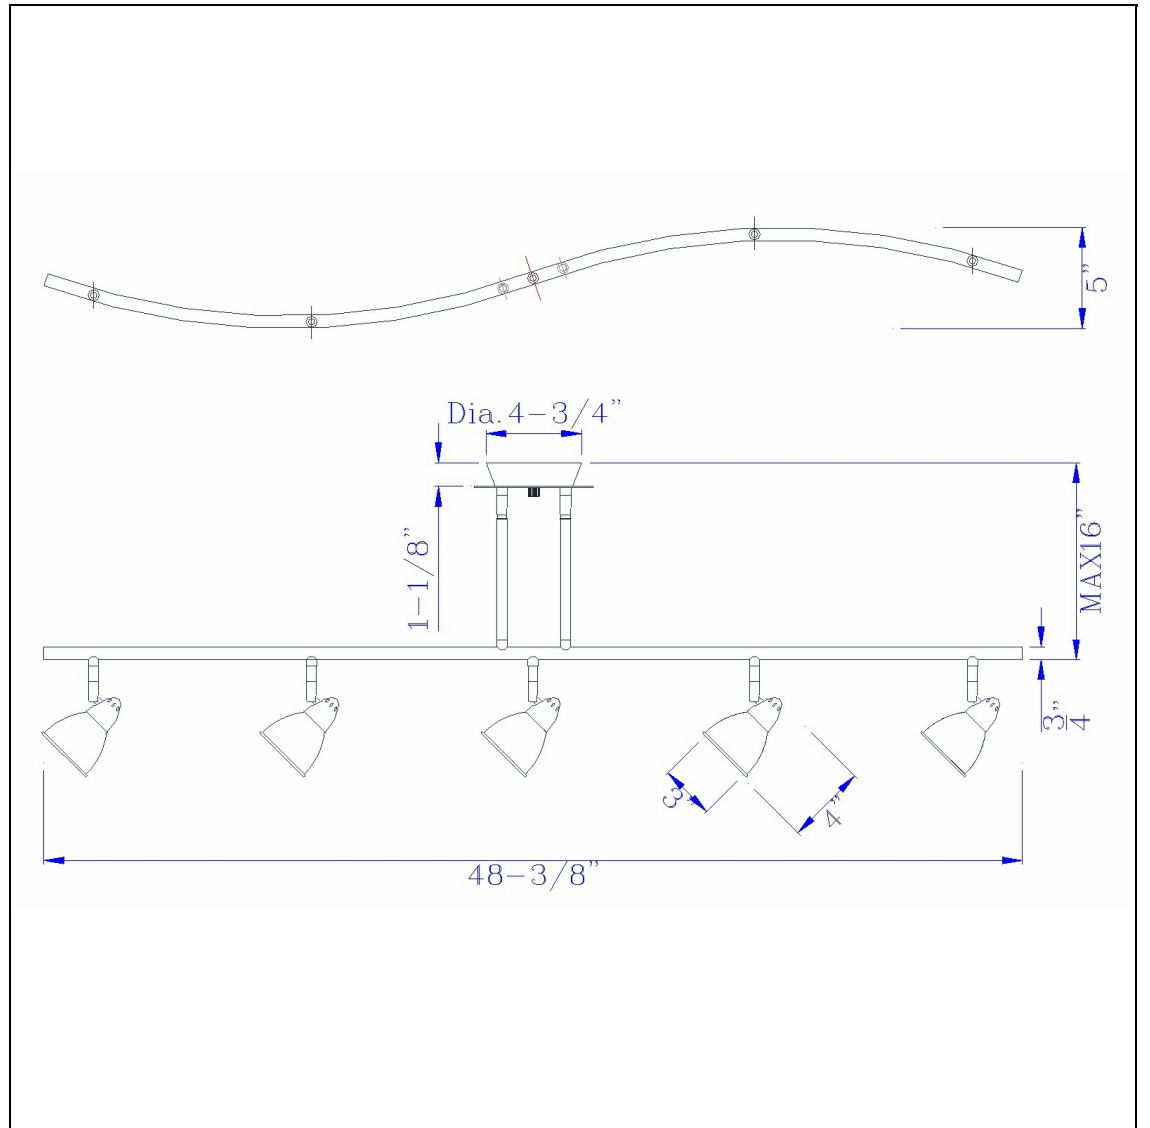

Product No. **SL-954-5-DB-CBK**

Description

5 Light Orbit Light, 120V, GU-10, 50W, Fixture Body Only
Durable Metal Construction
Ships in One Carton
Bulbs Included
Universal Joint for Flat or Slope Ceiling
Pair of 4" and 8" Rods Included
Pair of 4" and 8" Rods Included
7.25-19.25" Inch Adjustable Metal Serpentine
Five Light Ceiling Fixture

Technical Specifications

UPC	020193067284	Carton 1 Dimensions	0.00 x 13.10 x 13.10
Wattage	50WX5	Carton 2 Dimensions	0.00 x 0.00 x 13.10
CRI	N/A	Package Dimensions	L: 13.10 W: 13.10
Lumen	N/A		
Switch Type	Hardwired		
Bulb Base	GU-10		
Number of Lights	5		
Color	Dark Bronze		
Base Color	Dark Bronze		