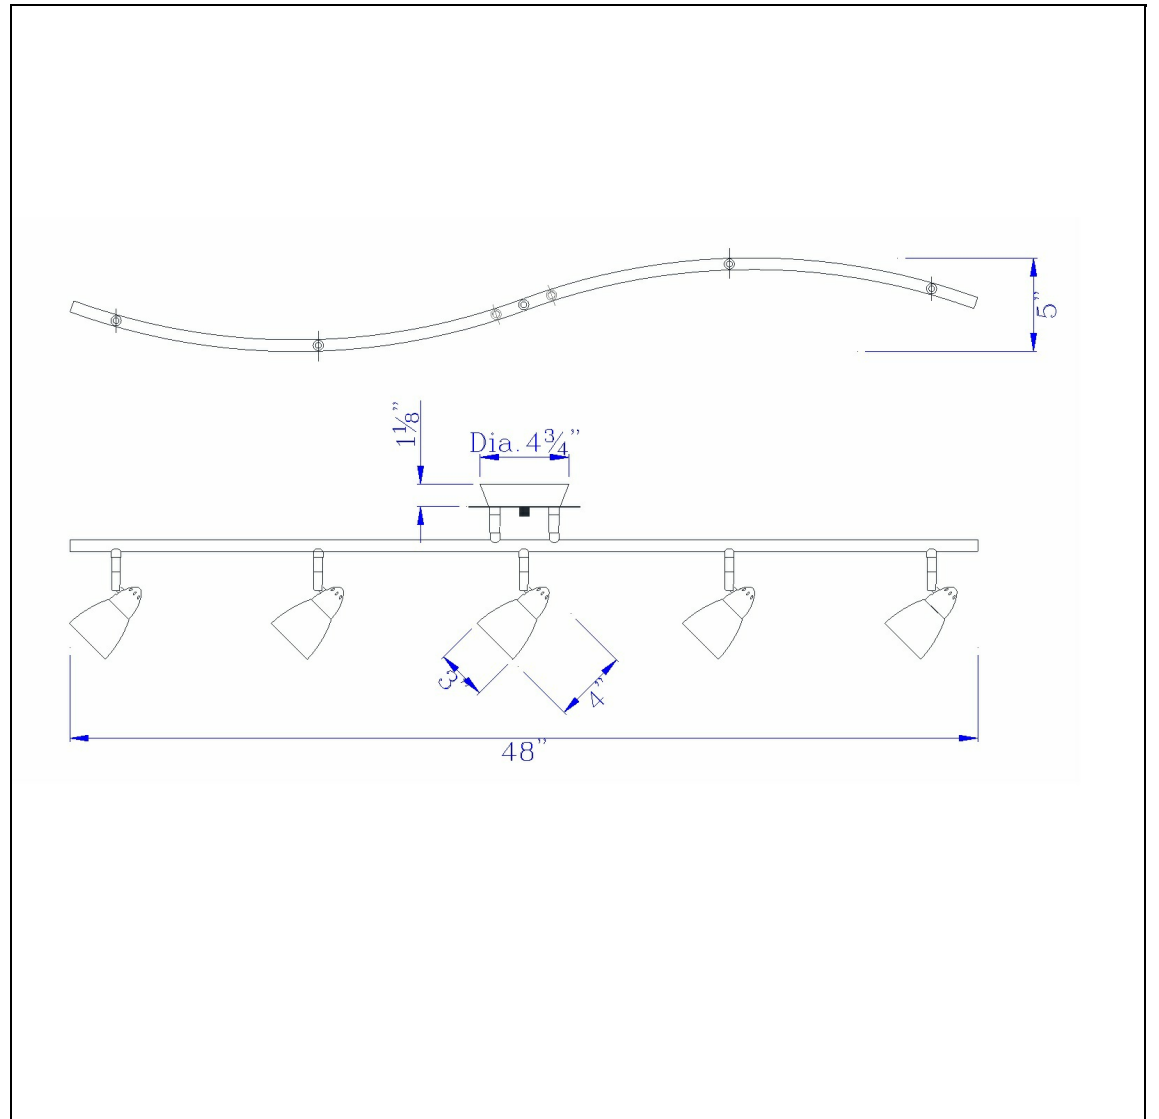

Product No. **SL-735-RU-YELS**

Description

LED 8W X 5 Ac Serpentine Rail Light, 2600 Lumen, Dimmable
Durable Glass and Metal Construction
Hand blown glass shades
Fixture is Dimmable
2600 Lumen output
Ships in one Carton
Dimmable with Lutron dimmers #: DVCL-153P, SCL-153P, AYCL-153P, CTCL-153P, DVCL-253P, DVSCLL-253P,
Dimmable with Lutron dimmers #: DVCL-153P, SCL-153P, AYCL-153P, CTCL-153P, DVCL-253P, DVSCLL-253P,
Led Metal Serpentine with Shade

Technical Specifications

| | | | |
|-------------------------|--------------|----------------------------|--------------------|
| UPC | 020193067284 | Carton 1 Dimensions | 0.00 x 9.30 x 9.30 |
| Wattage | LED 8WX5 | Carton 2 Dimensions | 0.00 x 0.00 x 9.30 |
| CRI | 90 | Package Dimensions | L: 9.30 W: 9.30 |
| Lumen | 3250 | | |
| Switch Type | Hardwired | | |
| Bulb Base | LED | | |
| Number of Lights | 5 | | |
| Color | Rust | | |
| Base Color | Rust | | |