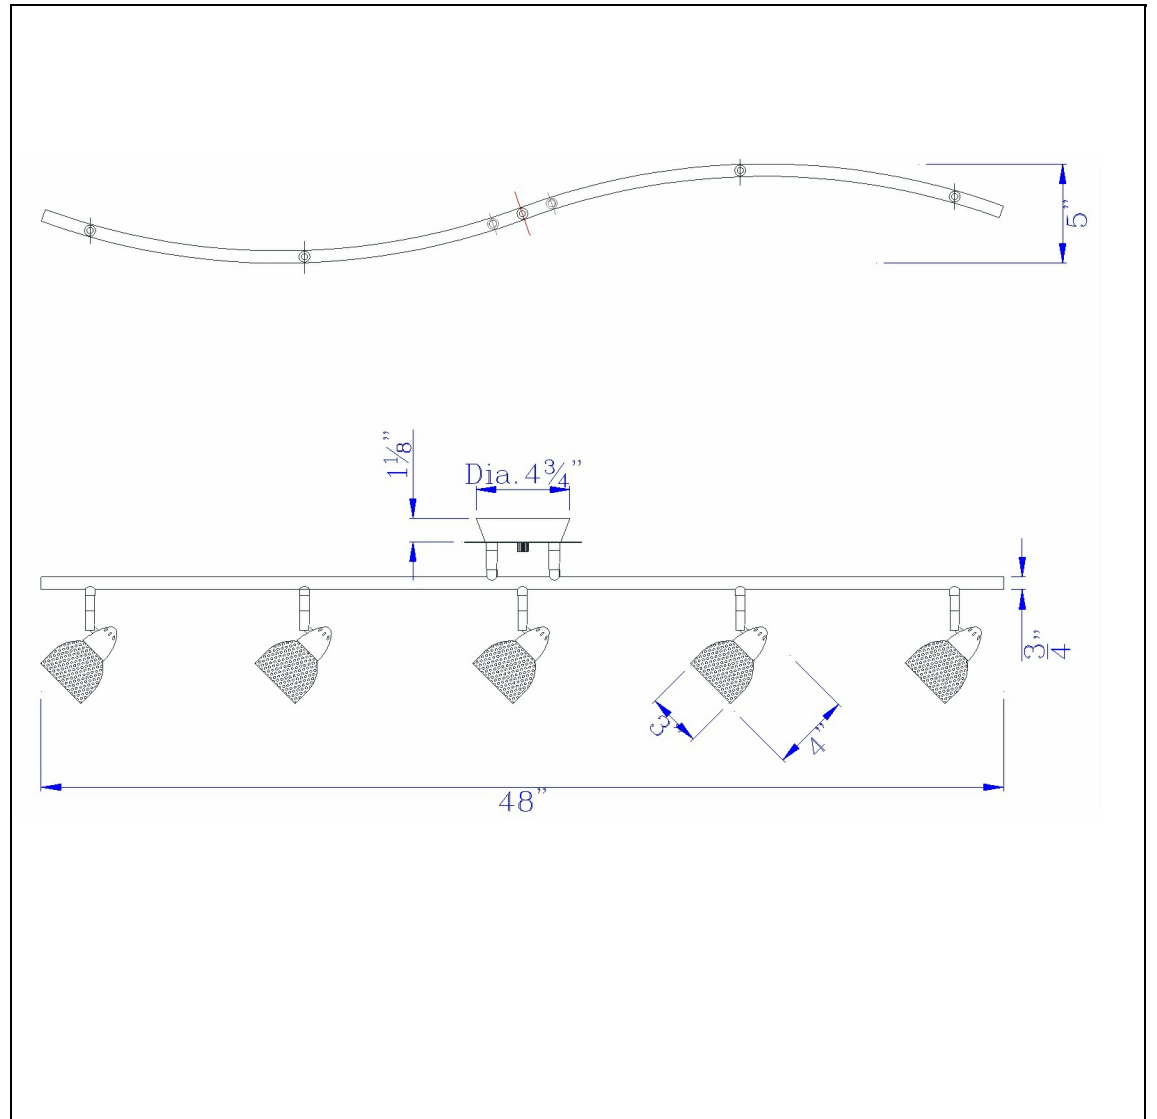

Product No. **SL-735-RU-MBS**

Description

LED 8W X 5 Ac Serpentine Rail Light, 2600 Lumen, Dimmable  
Durable Metal Construction  
Metal Cone Shades Included  
Fixture is Dimmable  
2600 Lumen output  
Ships in one Carton  
Dimmable with Lutron dimmers #: DVCL-153P, SCL-153P, AYCL-153P, CTCL-153P, DVCL-253P, DVSCLL-253P,  
Dimmable with Lutron dimmers #: DVCL-153P, SCL-153P, AYCL-153P, CTCL-153P, DVCL-253P, DVSCLL-253P,  
Led Metal Serpentine with Shade

Technical Specifications

<b>UPC</b>	020193067284	<b>Carton 1 Dimensions</b>	0.00 x 9.30 x 9.30
<b>Wattage</b>	LED 8WX5	<b>Carton 2 Dimensions</b>	0.00 x 0.00 x 9.30
<b>CRI</b>	90	<b>Package Dimensions</b>	L: 9.30 W: 9.30
<b>Lumen</b>	3250		
<b>Switch Type</b>	Hardwired		
<b>Bulb Base</b>	LED		
<b>Number of Lights</b>	5		
<b>Color</b>	Rust		
<b>Base Color</b>	Rust		