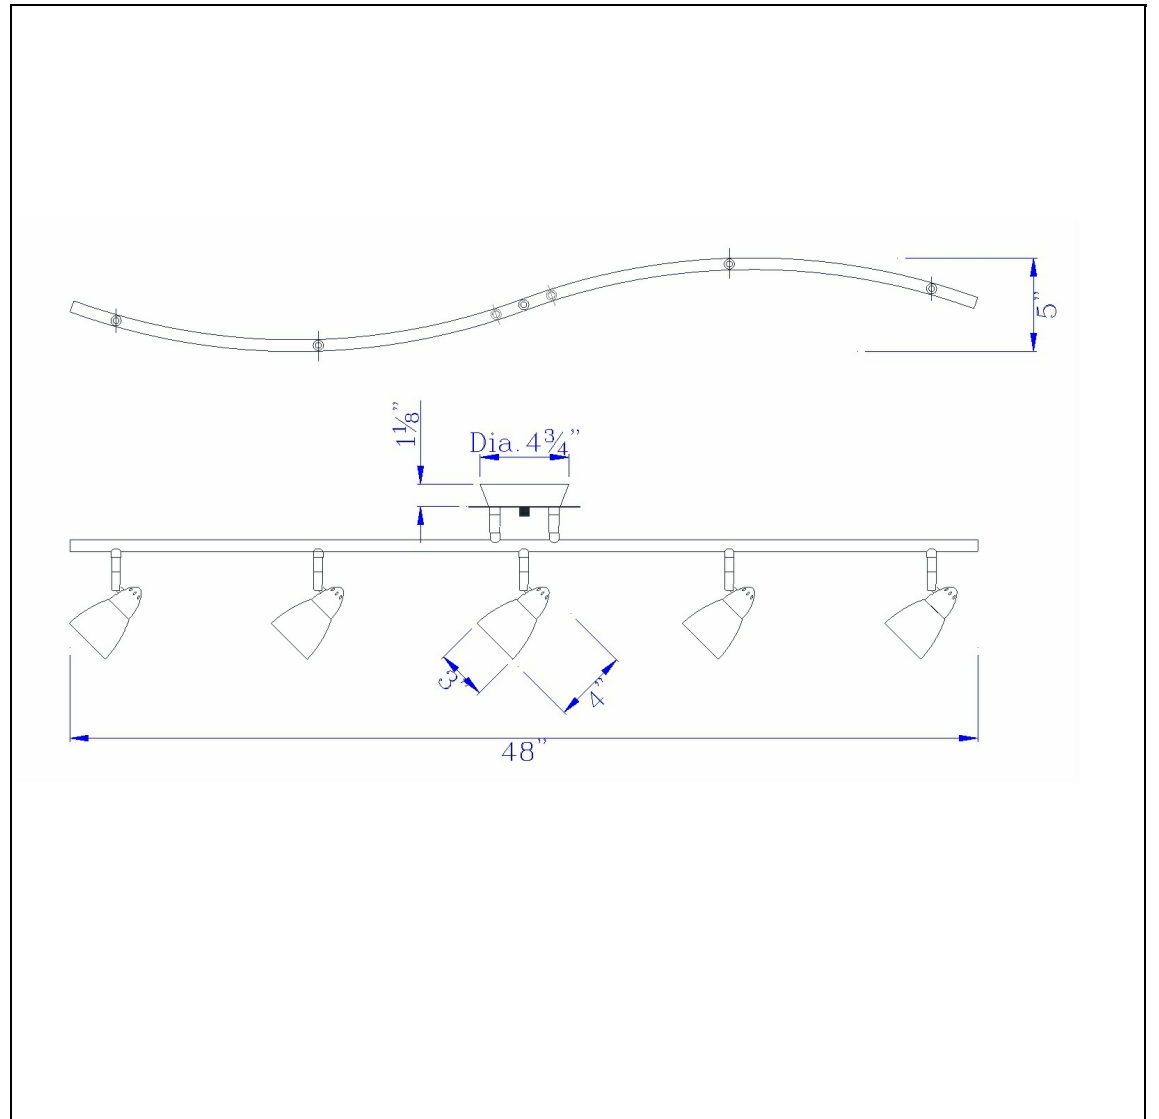

Product No. **SL-735-RU-GNF**

Description

LED 8W X 5 Ac Serpentine Rail Light, 2600 Lumen, Dimmable
Durable Glass and Metal Construction
Hand blown glass shades
Fixture is Dimmable
2600 Lumen output
Ships in one Carton
Dimmable with Lutron dimmers #: DVCL-153P, SCL-153P, AYCL-153P, CTCL-153P, DVCL-253P, DVSCLL-253P,
Dimmable with Lutron dimmers #: DVCL-153P, SCL-153P, AYCL-153P, CTCL-153P, DVCL-253P, DVSCLL-253P,
Led Metal Serpentine with Shade

Technical Specifications

UPC	020193067284	Carton 1 Dimensions	0.00 x 9.30 x 9.30
Wattage	LED 8WX5	Carton 2 Dimensions	0.00 x 0.00 x 9.30
CRI	90	Package Dimensions	L: 9.30 W: 9.30
Lumen	3250		
Switch Type	Hardwired		
Bulb Base	LED		
Number of Lights	5		
Color	Rust		
Base Color	Rust		