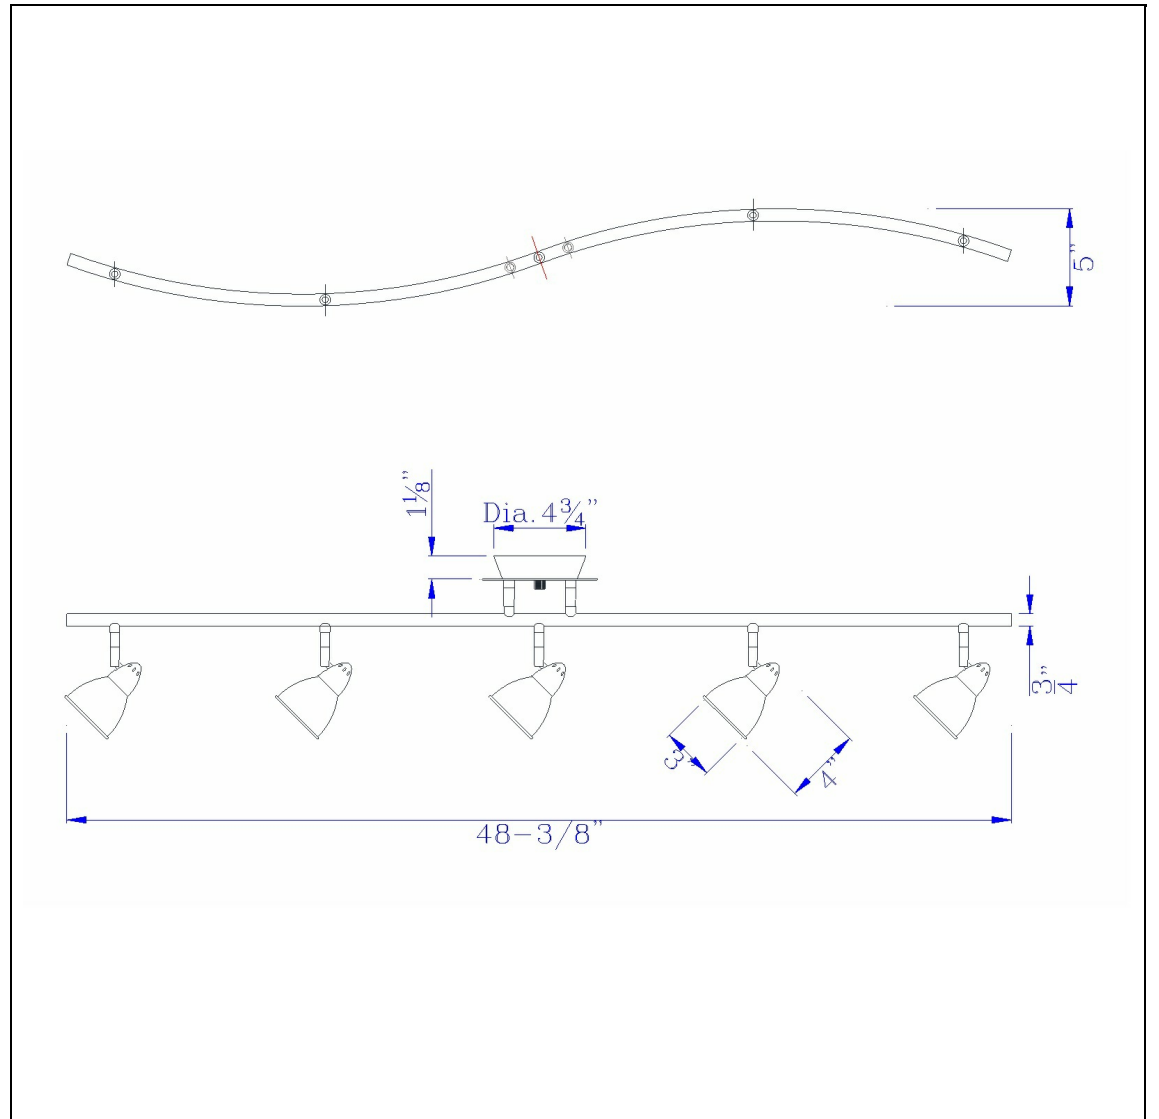

Product No. **SL-735-RU-CWH**

Description

LED 8W X 5 Ac Serpentine Rail Light, 2600 Lumen, Dimmable
Durable Metal Construction
Metal Cone Shades Included
Fixture is Dimmable
2600 Lumen output
Ships in one Carton
Dimmable with Lutron dimmers #: DVCL-153P, SCL-153P, AYCL-153P, CTCL-153P, DVCL-253P, DVSCLL-253P,
Dimmable with Lutron dimmers #: DVCL-153P, SCL-153P, AYCL-153P, CTCL-153P, DVCL-253P, DVSCLL-253P,
Led Metal Serpentine with Shade

Technical Specifications

UPC	020193067284	Carton 1 Dimensions	0.00 x 9.30 x 9.30
Wattage	LED 8WX5	Carton 2 Dimensions	0.00 x 0.00 x 9.30
CRI	90	Package Dimensions	L: 9.30 W: 9.30
Lumen	3250		
Switch Type	Hardwired		
Bulb Base	LED		
Number of Lights	5		
Color	Rust		
Base Color	Rust		