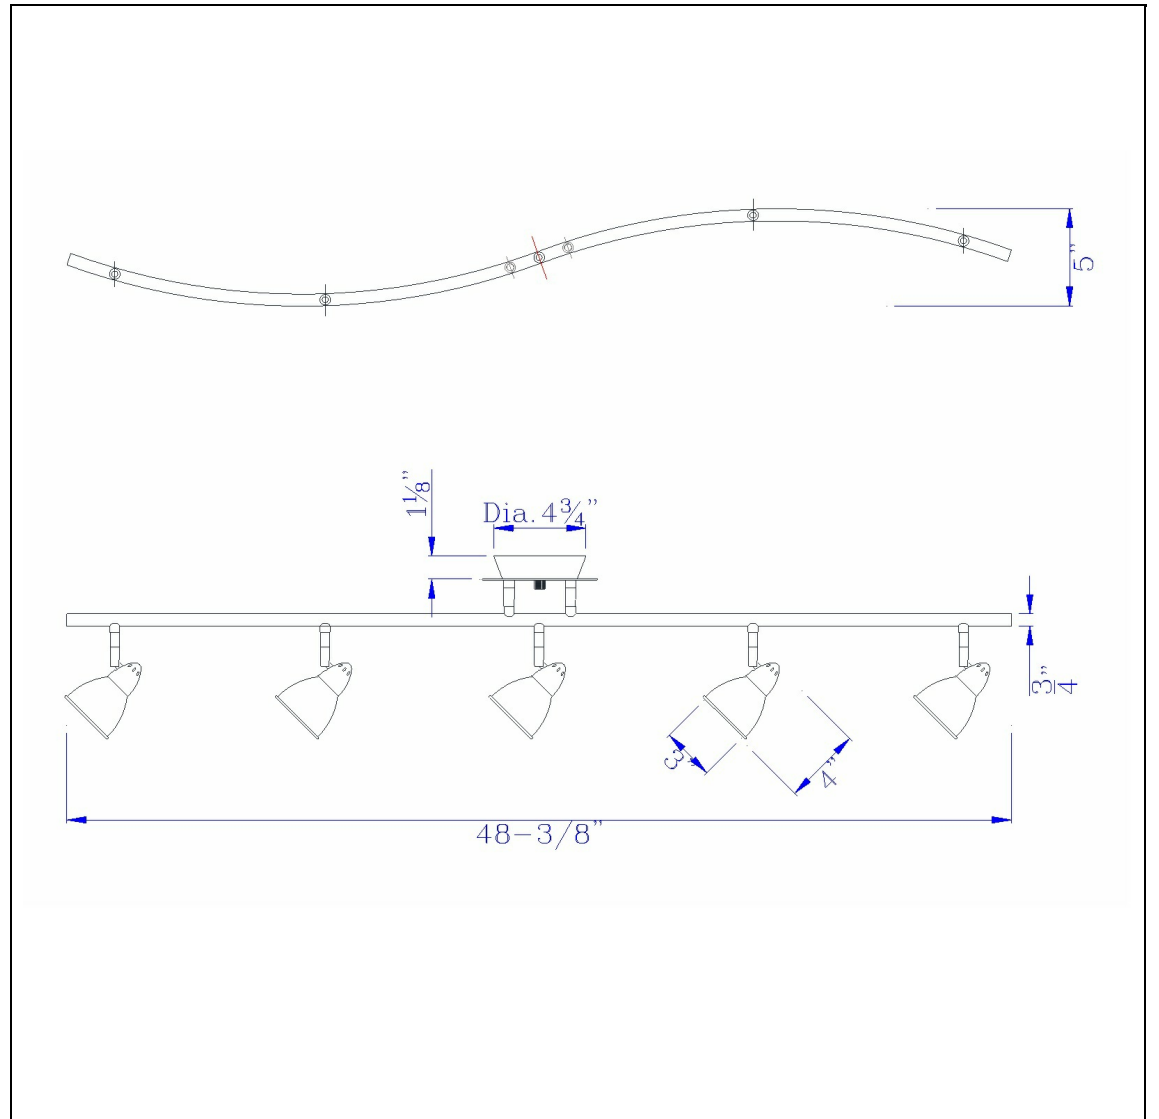

Product No. **SL-735-RU-CBK**

Description

LED 8W X 5 Ac Serpentine Rail Light, 2600 Lumen, Dimmable  
Durable Metal Construction  
Metal Cone Shades Included  
Fixture is Dimmable  
2600 Lumen output  
Ships in one Carton  
Dimmable with Lutron dimmers #: DVCL-153P, SCL-153P, AYCL-153P, CTCL-153P, DVCL-253P, DVSCLL-253P,  
Dimmable with Lutron dimmers #: DVCL-153P, SCL-153P, AYCL-153P, CTCL-153P, DVCL-253P, DVSCLL-253P,  
Led Metal Serpentine with Shade

Technical Specifications

<b>UPC</b>	020193067284	<b>Carton 1 Dimensions</b>	0.00 x 9.30 x 9.30
<b>Wattage</b>	LED 8WX5	<b>Carton 2 Dimensions</b>	0.00 x 0.00 x 9.30
<b>CRI</b>	90	<b>Package Dimensions</b>	L: 9.30 W: 9.30
<b>Lumen</b>	3250		
<b>Switch Type</b>	Hardwired		
<b>Bulb Base</b>	LED		
<b>Number of Lights</b>	5		
<b>Color</b>	Rust		
<b>Base Color</b>	Rust		