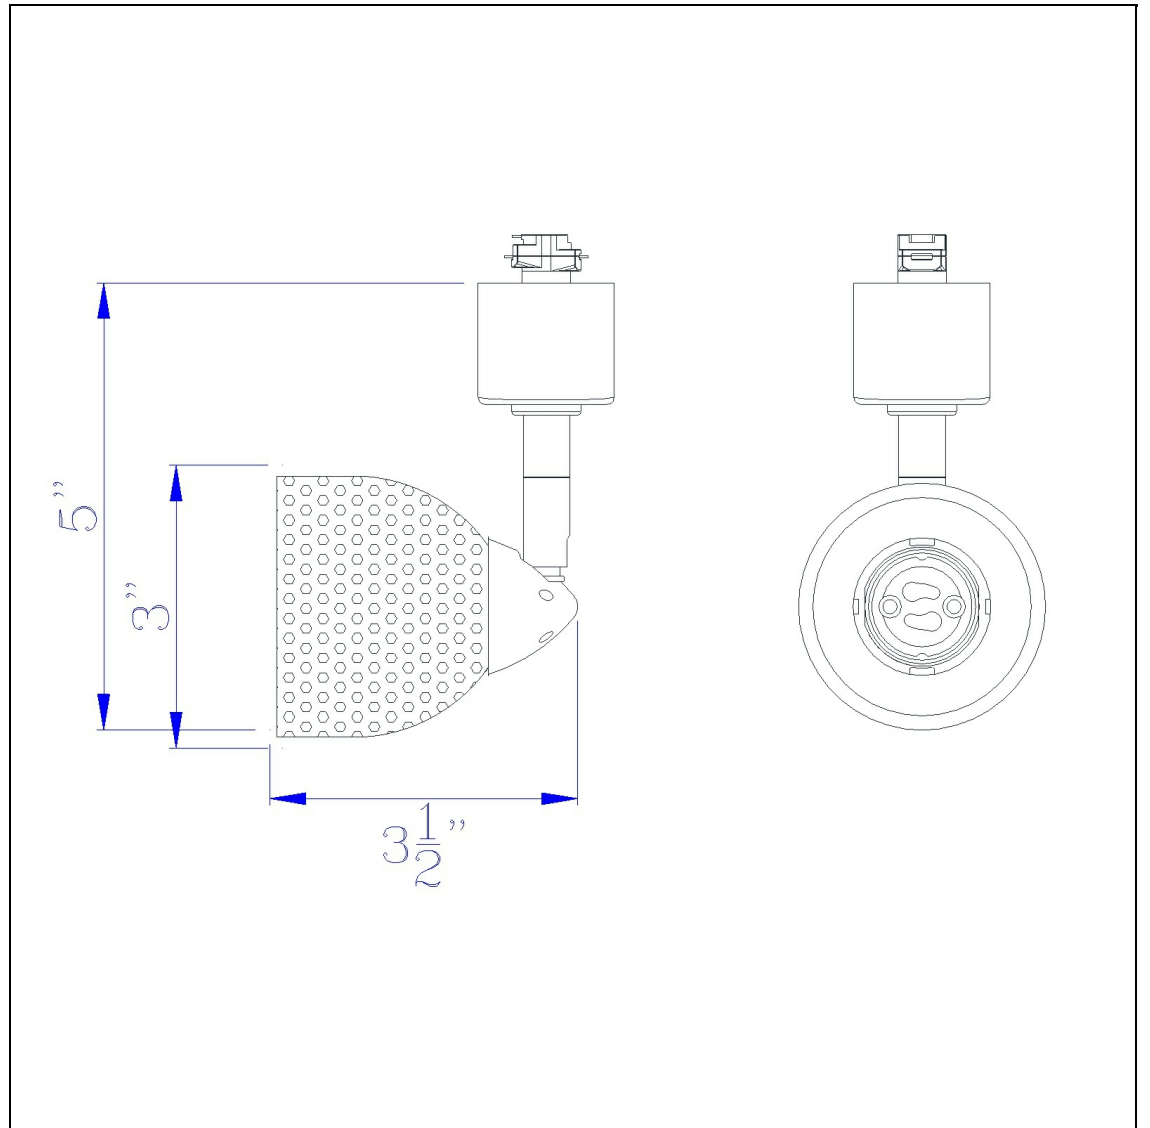

Product No. HT-954-WH-MWH

Description

120V, 50W, GU-10, Track Head
Durable Metal Construction
Ships in One Carton
Compatible with HT Three Wire, Once Circuit Track
Shade is Removable and Interchangeable
Includes Matching Metal Shade
Includes Matching Metal Shade
4.87" Tall Serpentine Track head with Shade

Technical Specifications

UPC	020193067284	Carton 1 Dimensions	0.00 x 12.00 x 12.00
Wattage	50W	Carton 2 Dimensions	0.00 x 0.00 x 12.00
CRI	N/A	Package Dimensions	L: 12.00 W: 12.00
Lumen	N/A		
Switch Type	Track		
Bulb Base	GU-10		
Number of Lights	1		
Color	White		
Base Color	White		