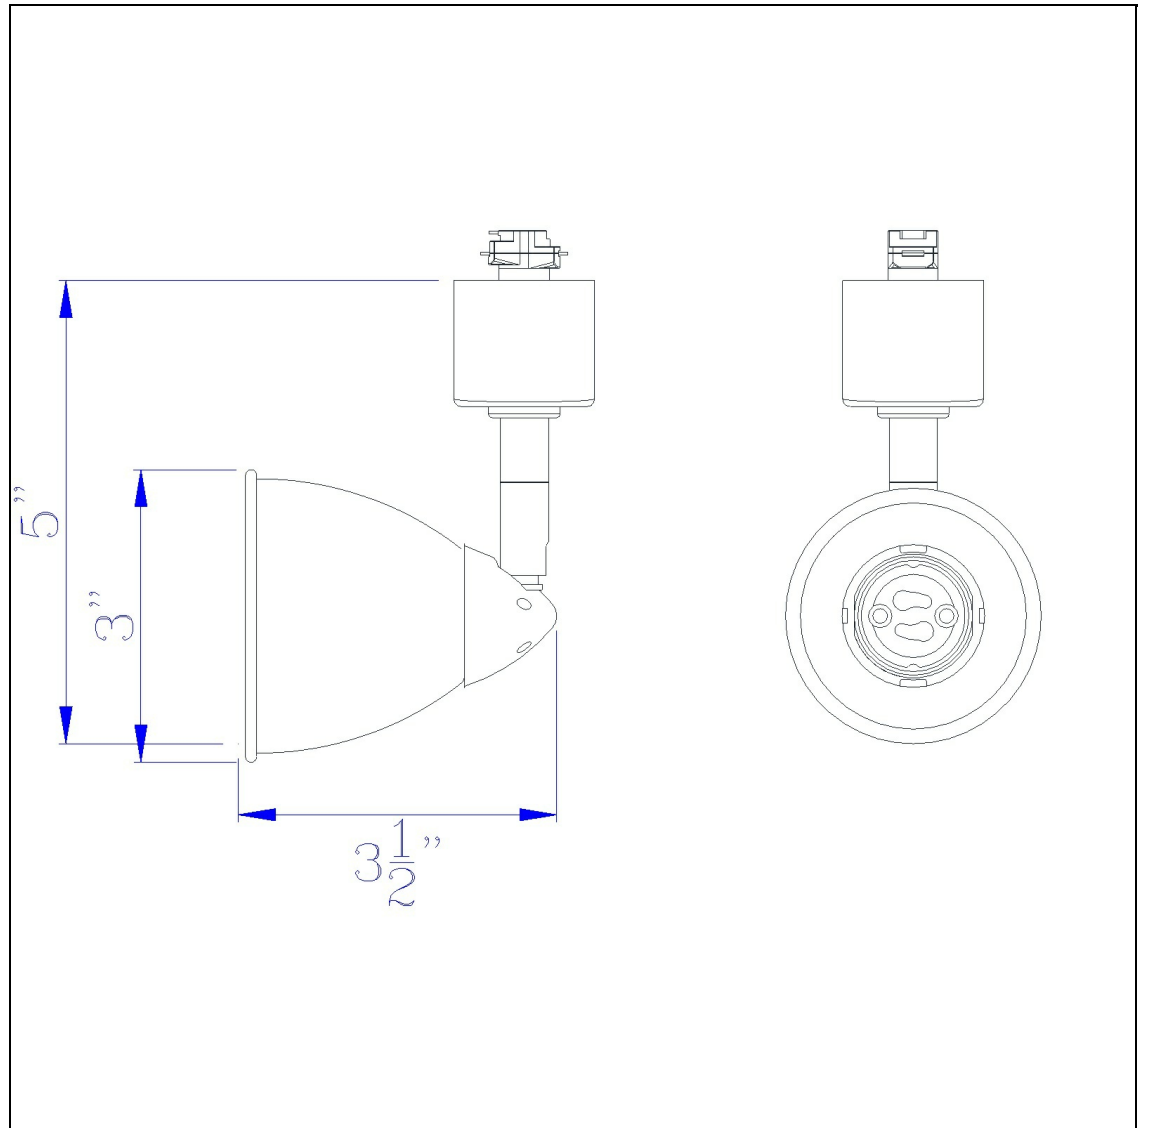

Product No. HT-954-WH-CRU

Description

120V, 50W, GU-10, Track Head
Durable Metal Construction
Ships in One Carton
Compatible with HT Three Wire, Once Circuit Track
Shade is Removable and Interchangeable
Includes Matching Metal Shade
Includes Matching Metal Shade
4.87" Tall Serpentine Track head with Shade

Technical Specifications

UPC	020193067284
Wattage	50W
CRI	N/A
Lumen	N/A
Switch Type	Track
Bulb Base	GU-10
Number of Lights	1
Color	White
Base Color	White

Carton 1 Dimensions	0.00 x 12.00 x 12.00
Carton 2 Dimensions	0.00 x 0.00 x 12.00
Package Dimensions	L: 12.00 W: 12.00