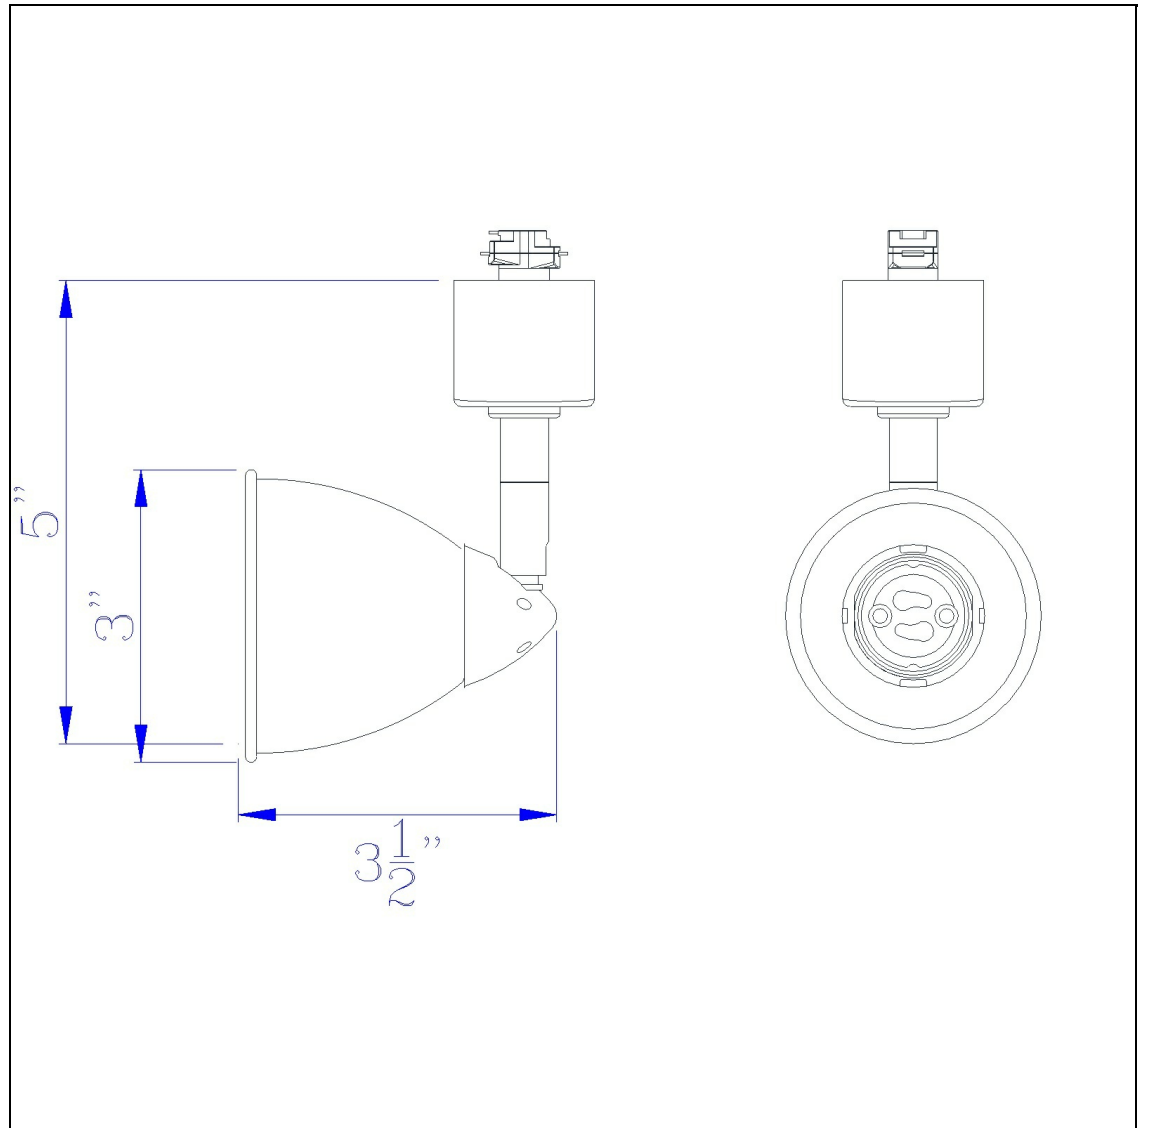

Product No. HT-954-WH-CDB

Description

120V, 50W, GU-10, Track Head
Durable Metal Construction
Ships in One Carton
Compatible with HT Three Wire, Once Circuit Track
Shade is Removable and Interchangeable
Includes Matching Metal Shade
Includes Matching Metal Shade
4.87" Tall Serpentine Track head with Shade

Technical Specifications

UPC	020193067284	Carton 1 Dimensions	0.00 x 12.00 x 12.00
Wattage	50W	Carton 2 Dimensions	0.00 x 0.00 x 12.00
CRI	N/A	Package Dimensions	L: 12.00 W: 12.00
Lumen	N/A		
Switch Type	Track		
Bulb Base	GU-10		
Number of Lights	1		
Color	White		
Base Color	White		