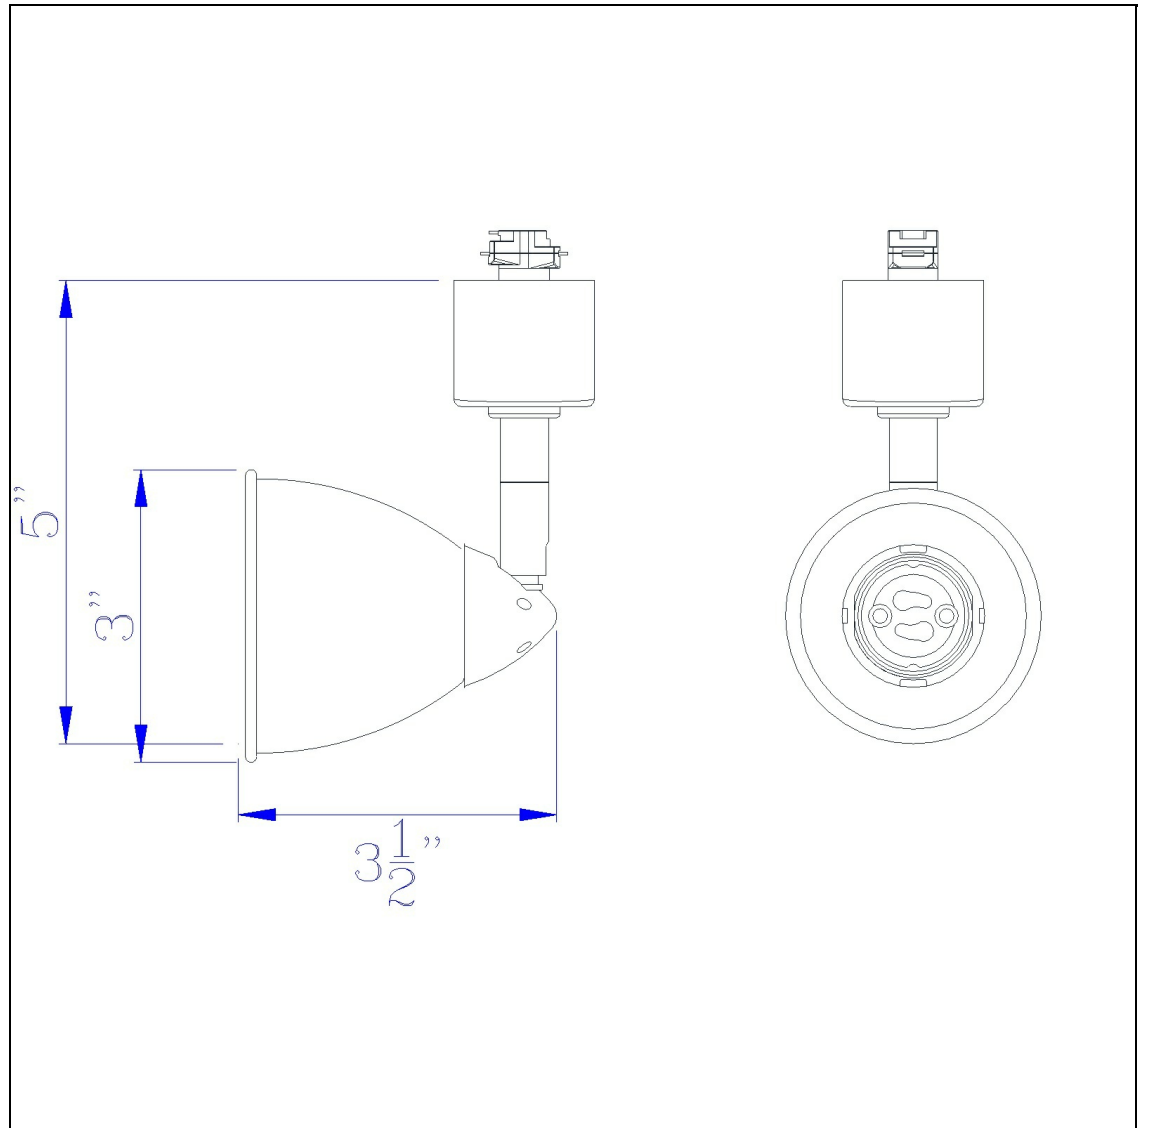

Product No. HT-954-WH-CBK

Description

120V, 50W, GU-10, Track Head
Durable Metal Construction
Ships in One Carton
Compatible with HT Three Wire, Once Circuit Track
Shade is Removable and Interchangeable
Includes Matching Metal Shade
Includes Matching Metal Shade
4.87" Tall Serpentine Track head with Shade

Technical Specifications

UPC	020193067284
Wattage	50W
CRI	N/A
Lumen	N/A
Switch Type	Track
Bulb Base	GU-10
Number of Lights	1
Color	White
Base Color	White

Carton 1 Dimensions	0.00 x 12.00 x 12.00
Carton 2 Dimensions	0.00 x 0.00 x 12.00
Package Dimensions	L: 12.00 W: 12.00