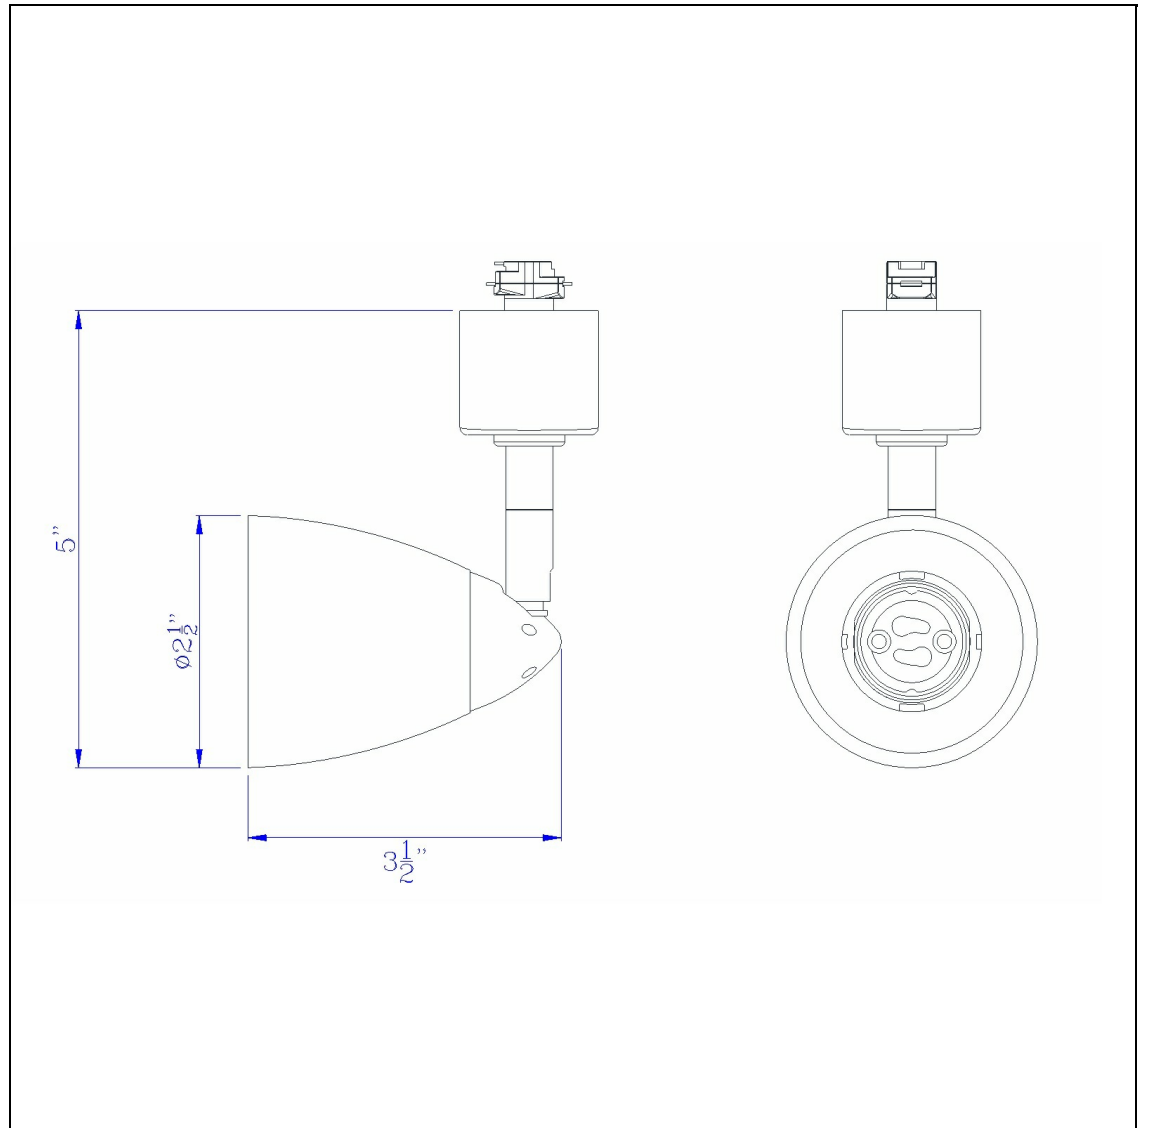

Product No. **HT-954-RU-WH**

Description

120V, 50W, GU10 Track Head  
Durable Metal Construction  
Ships in One Carton  
Compatible with HT Three Wire, Once Circuit Track  
Shade is Removable and Interchangeable  
Hand Blown Glass Shade  
Hand Blown Glass Shade  
4.87" Tall Serpentine Track head with Shade

Technical Specifications

<b>UPC</b>	020193067284
<b>Wattage</b>	50W
<b>CRI</b>	N/A
<b>Lumen</b>	N/A
<b>Switch Type</b>	Track
<b>Bulb Base</b>	GU-10
<b>Number of Lights</b>	1
<b>Color</b>	Rust
<b>Base Color</b>	Rust

<b>Carton 1 Dimensions</b>	0.00 x 12.00 x 12.00
<b>Carton 2 Dimensions</b>	0.00 x 0.00 x 12.00
<b>Package Dimensions</b>	L: 12.00 W: 12.00