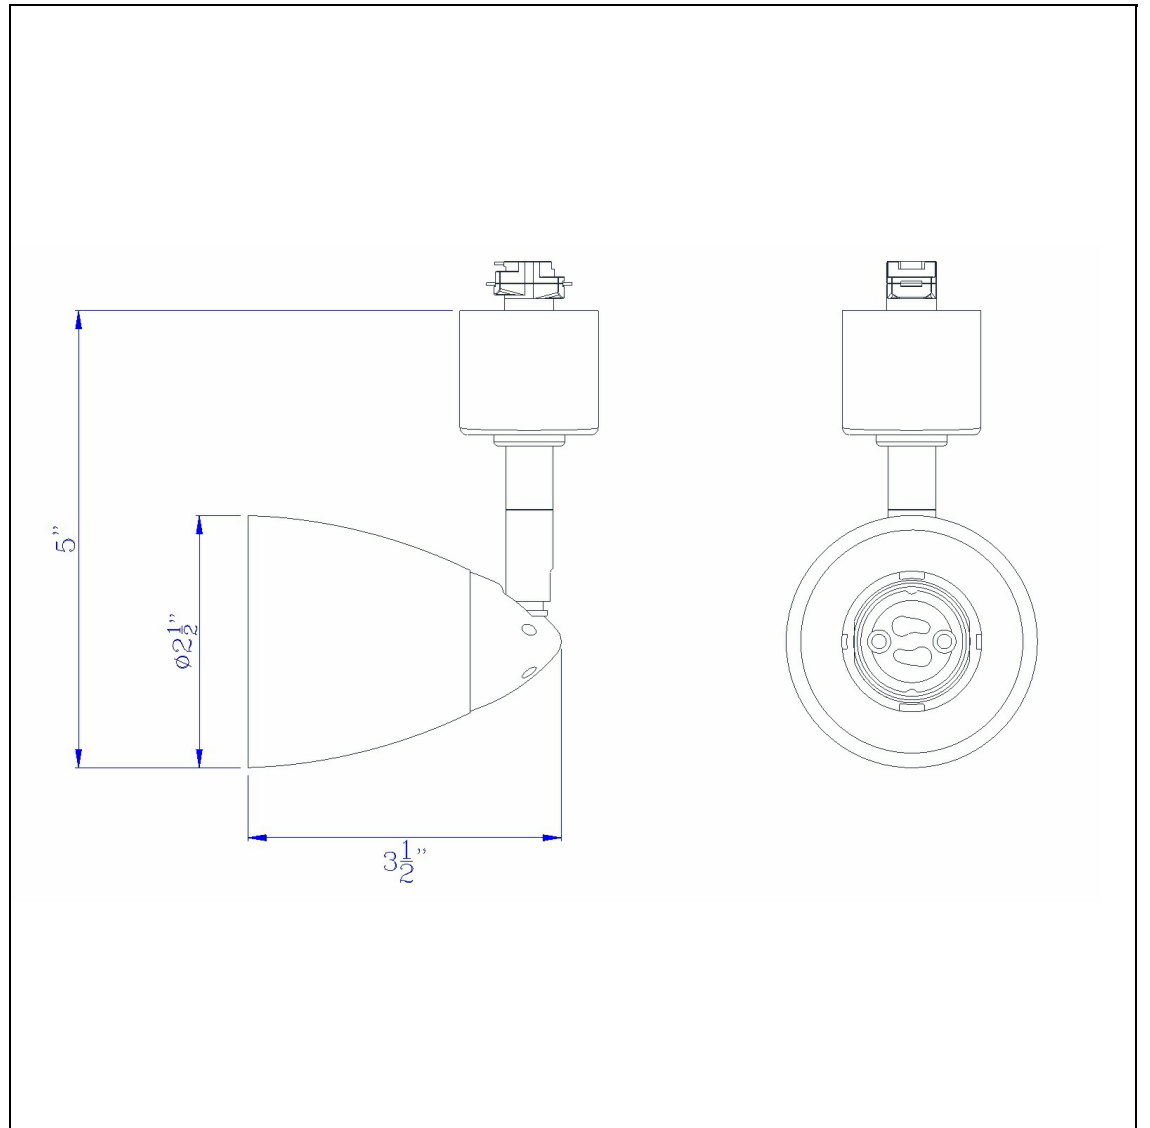

Product No. **HT-954-RU-WH**

Description

120V, 50W, GU10 Track Head
Durable Metal Construction
Ships in One Carton
Compatible with HT Three Wire, Once Circuit Track
Shade is Removable and Interchangeable
Hand Blown Glass Shade
Hand Blown Glass Shade
4.87" Tall Serpentine Track head with Shade

Technical Specifications

UPC	020193067284	Carton 1 Dimensions	0.00 x 12.00 x 12.00
Wattage	50W	Carton 2 Dimensions	0.00 x 0.00 x 12.00
CRI	N/A	Package Dimensions	L: 12.00 W: 12.00
Lumen	N/A		
Switch Type	Track		
Bulb Base	GU-10		
Number of Lights	1		
Color	Rust		
Base Color	Rust		