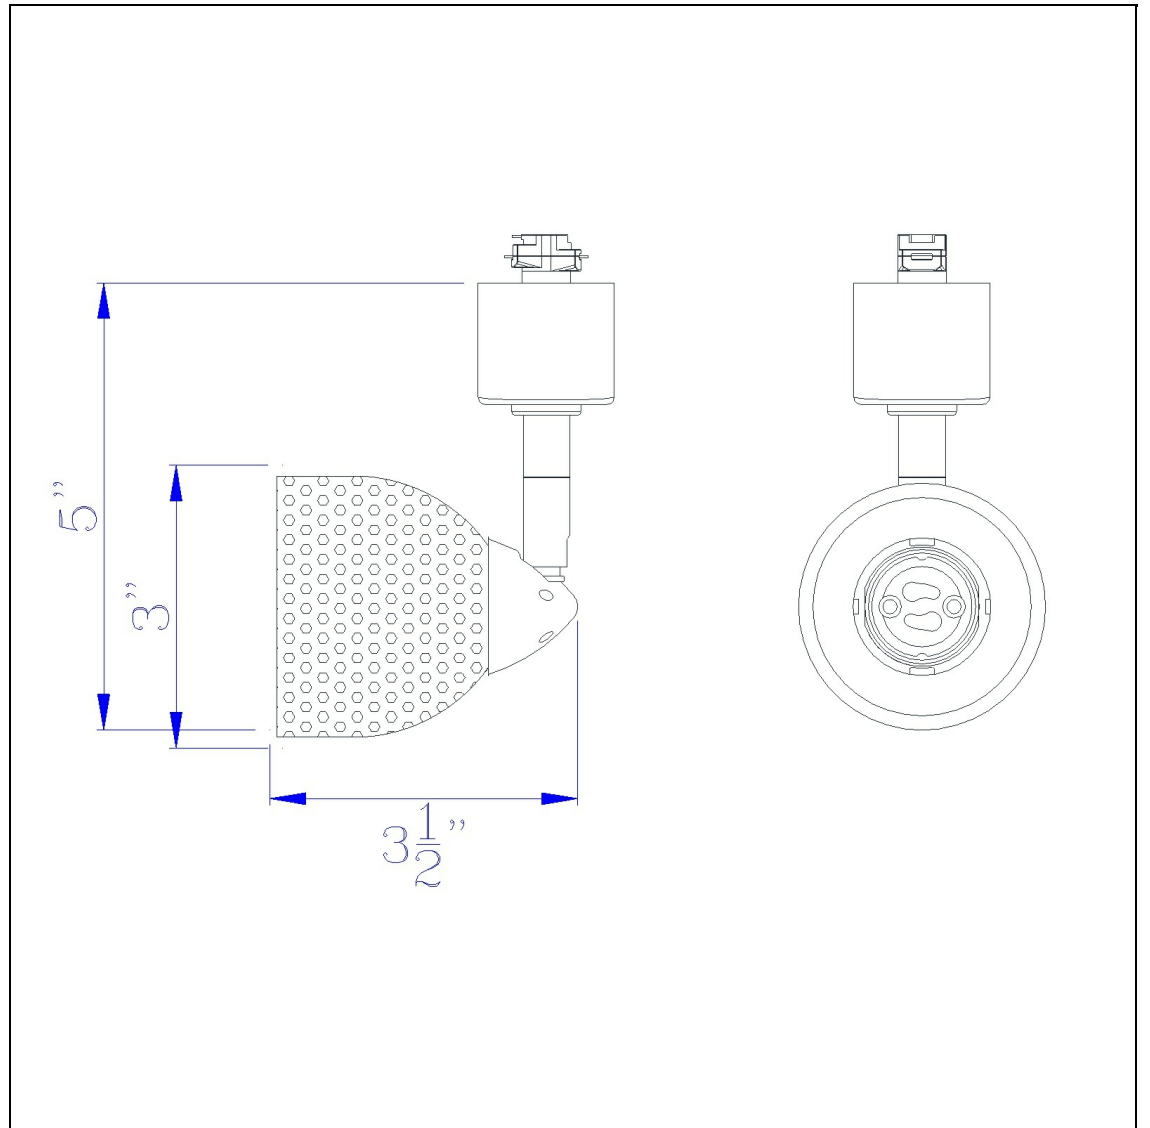

Product No. **HT-954-RU-MBK**

Description

120V, 50W, GU-10, Track Head
Durable Metal Construction
Ships in One Carton
Compatible with HT Three Wire, Once Circuit Track
Shade is Removable and Interchangeable
Includes Matching Metal Shade
Includes Matching Metal Shade
4.87" Tall Serpentine Track head with Shade

Technical Specifications

UPC	020193067284	Carton 1 Dimensions	0.00 x 12.00 x 12.00
Wattage	50W	Carton 2 Dimensions	0.00 x 0.00 x 12.00
CRI	N/A	Package Dimensions	L: 12.00 W: 12.00
Lumen	N/A		
Switch Type	Track		
Bulb Base	GU-10		
Number of Lights	1		
Color	Rust		
Base Color	Rust		