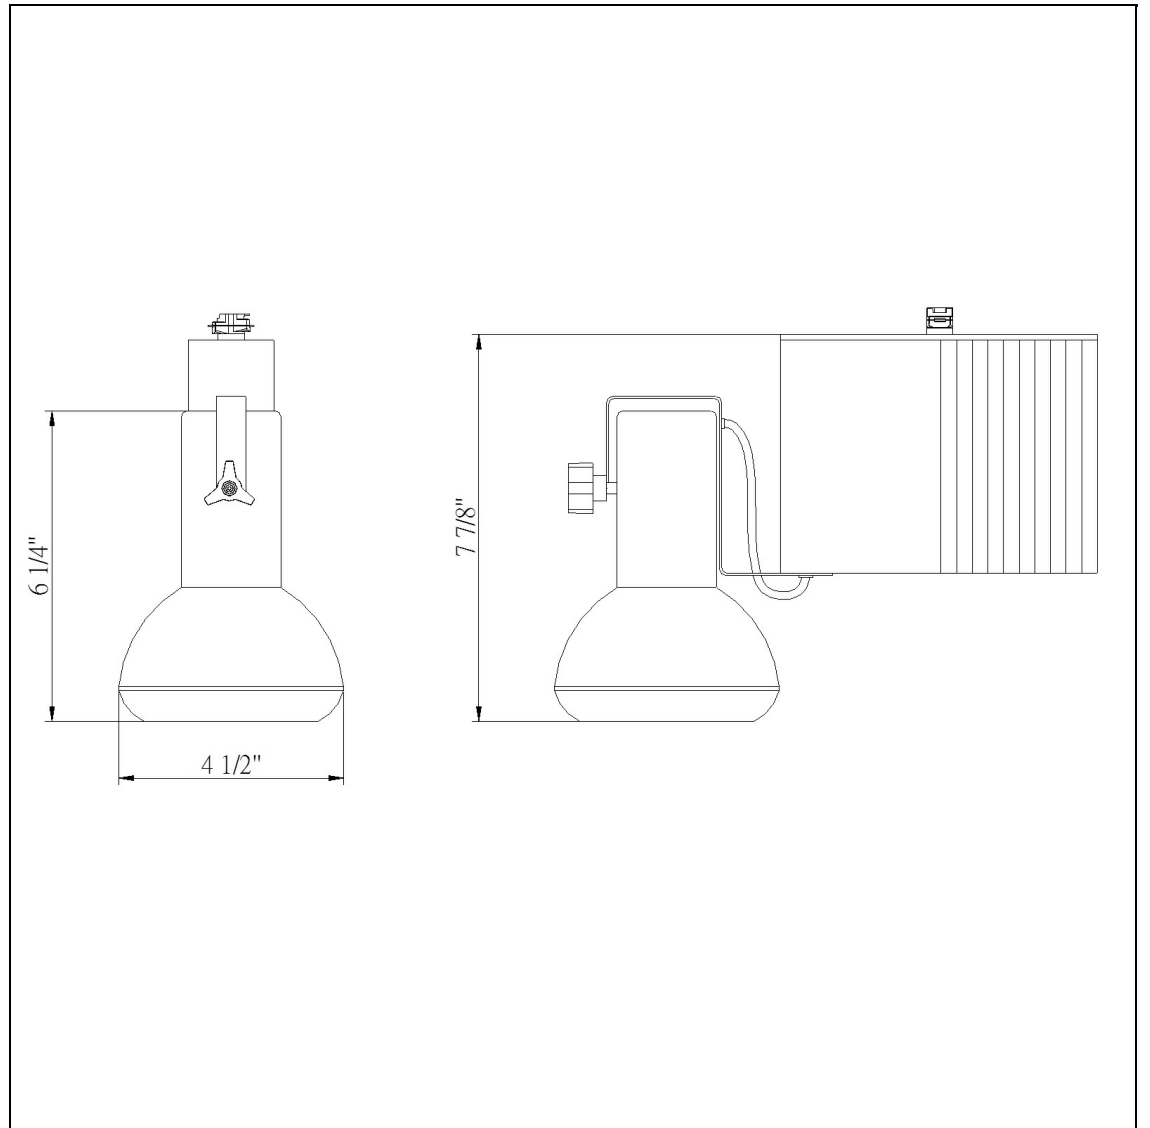

Product No. **HT-902-35W-PWH**

Description

Metal Halide,120V,35W,Par30Ln
Durable Metal Construction
70W max
+90 degree from horizontal
355 Degree Rotation Capability
Ships in one Carton
Ships in one Carton

Technical Specifications

UPC	020193067284
Wattage	35W
CRI	N/A
Lumen	N/A
Switch Type	Track
Bulb Base	Metal
Number of Lights	1
Color	White
Base Color	White

Carton 1 Dimensions	0.00 x 0.00 x 35.40
Carton 2 Dimensions	0.00 x 0.00 x 35.40
Package Dimensions	L: 35.40