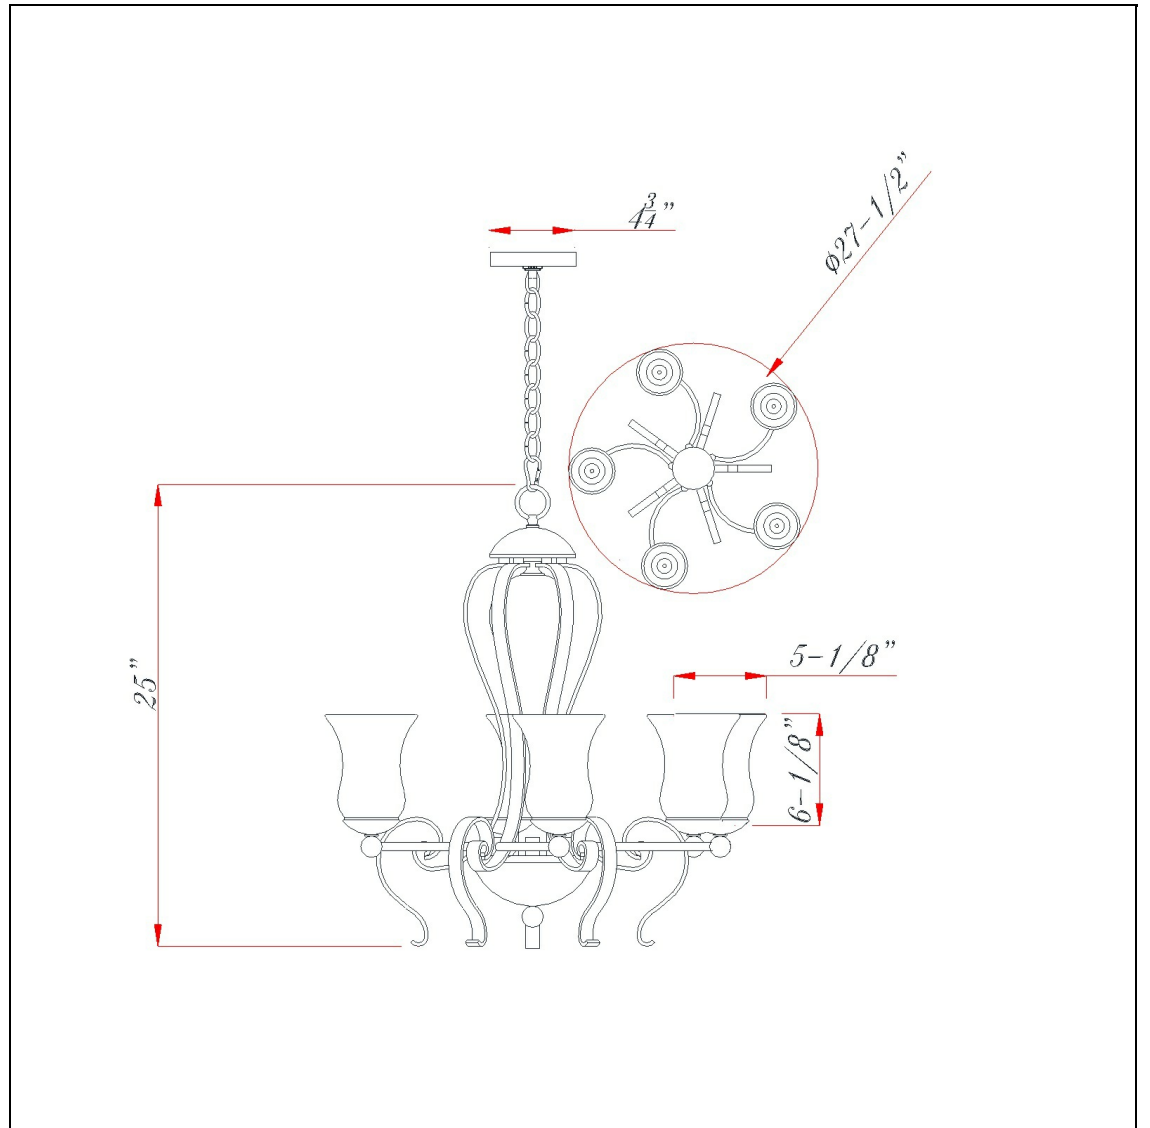

Product No. **FX-3548-5**

Description

60W X 5 Metal 5 Light Chandelier (Edison Bulbs Not included)
Durable Metal Construction
6 Foot Chain
Ships In One Carton
10 Foot Cord
10 Foot Cord
25" Inch Tall Metal Chandelier in Eternity Finish

Technical Specifications

UPC	020193067284	Shade Bottom1	5.13
Wattage	60WX5	Shade Side	6.13
CRI	N/A	Carton 1 Dimensions	28.40 x 25.30 x 18.50
Lumen	N/A	Carton 2 Dimensions	0.00 x 0.00 x 18.50
Switch Type	Hardwired	Package Dimensions	L: 18.50 W: 25.30 H: 28.40
Bulb Base	E26		
Number of Lights	5		
Color	Eternity		
Base Color	Eternity		