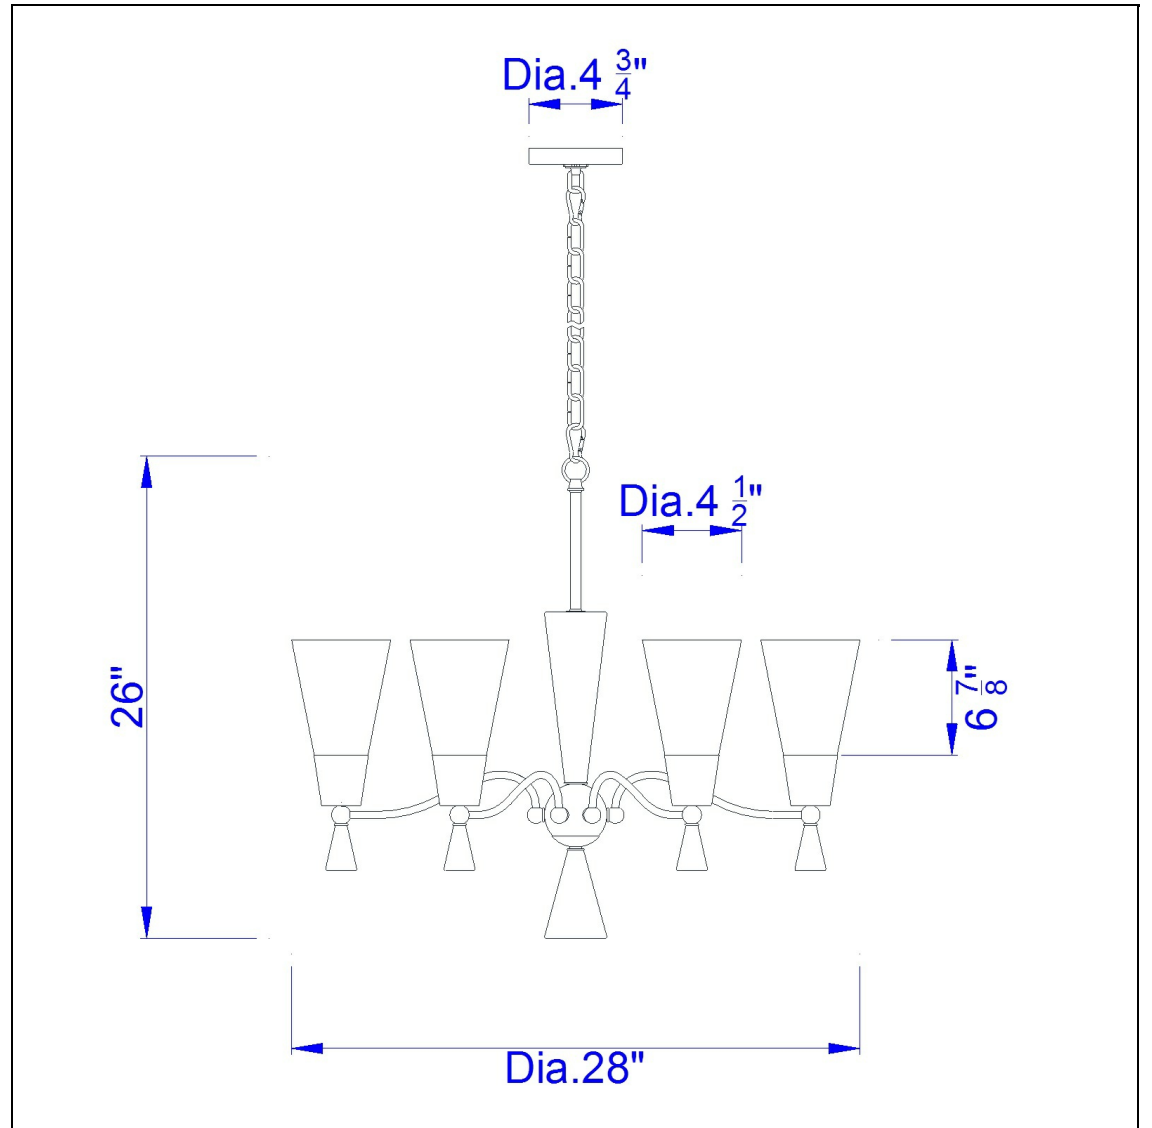

Product No. **FX-3528-6**

Description

60W X 6 Verona 6 Light Chandelier
Durable resin and glass construction
6 Foot Cord
Hand painted faux wood finish
Ships in one Carton
-
-
-
-
26" Inch Six Light Chandelier in Mahogany

Technical Specifications

UPC	020193067284	Shade Top1	4.50
Wattage	60WX6	Shade Bottom1	2.00
CRI	N/A	Shade Side	6.88
Lumen	N/A	Carton 1 Dimensions	9.50 x 24.00 x 26.80
Switch Type	Hardwired	Carton 2 Dimensions	0.00 x 0.00 x 26.80
Bulb Base	E26	Package Dimensions	L: 26.80 W: 24.00 H: 9.50
Number of Lights	6		
Color	Frosted White		
Base Color	Mahogany		