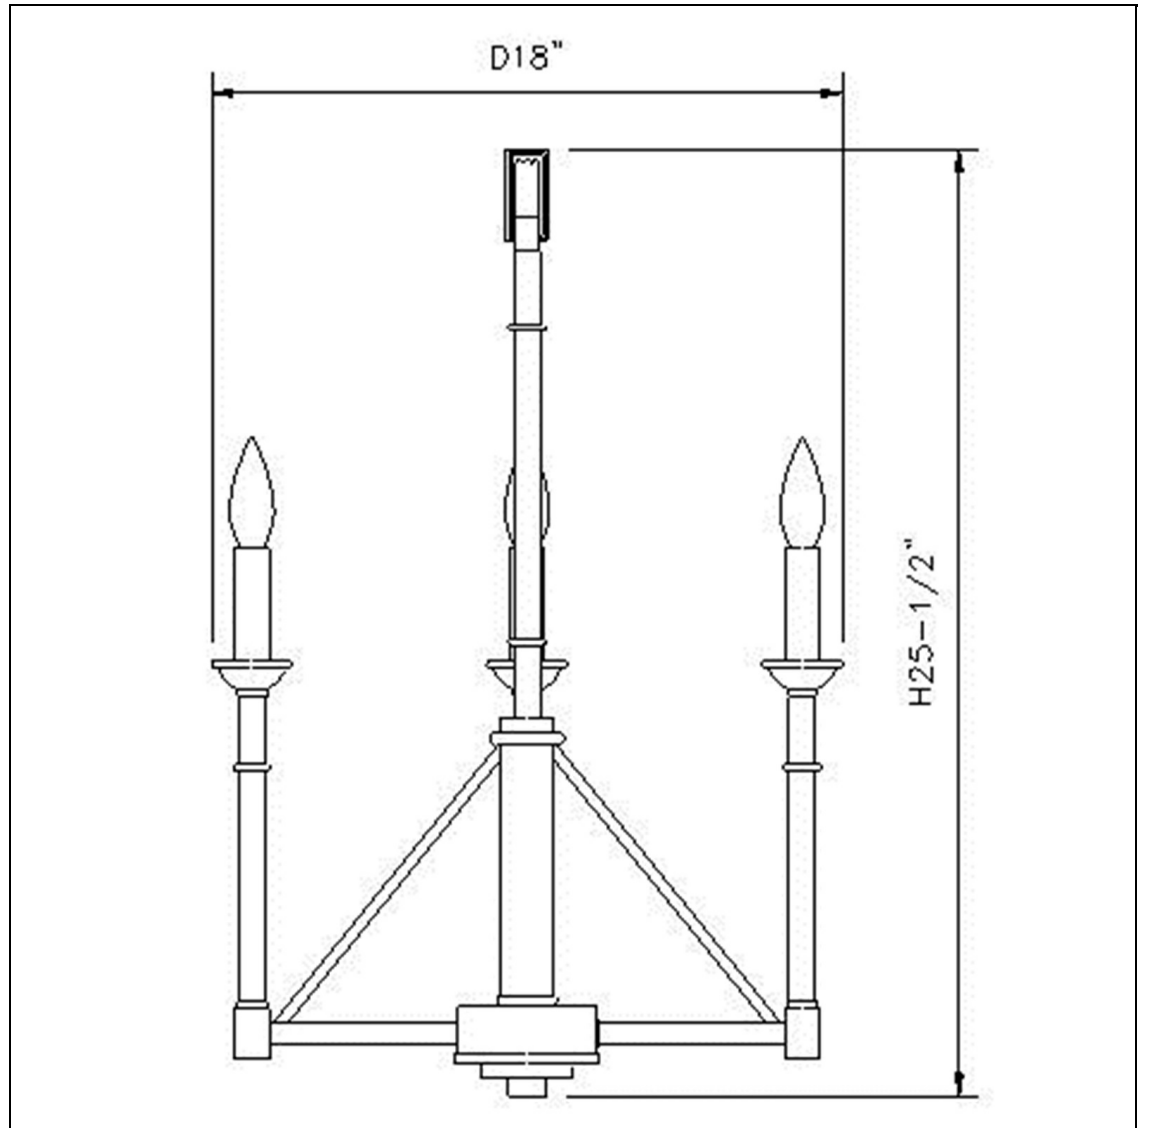

Product No. **FX-3516-3**

Description

60W X 3 Monclova 3 Light Chandelier  
Durable metal construction  
6 Foot chain  
10 Feet of Wire  
Ships in one Carton  
-  
-  
-  
-  
25.5" Inch Three Light Chandelier in  
Industrial Bronze

Technical Specifications

<b>UPC</b>	020193067284	<b>Carton 1 Dimensions</b>	17.80 x 16.80 x 18.50
<b>Wattage</b>	60WX3	<b>Carton 2 Dimensions</b>	0.00 x 0.00 x 18.50
<b>CRI</b>	N/A	<b>Package Dimensions</b>	L: 18.50 W: 16.80 H: 17.80
<b>Lumen</b>	N/A		
<b>Switch Type</b>	Hardwired		
<b>Bulb Base</b>	E12		
<b>Number of Lights</b>	3		
<b>Color</b>	Industrial Bronze		
<b>Base Color</b>	Industrial Bronze		