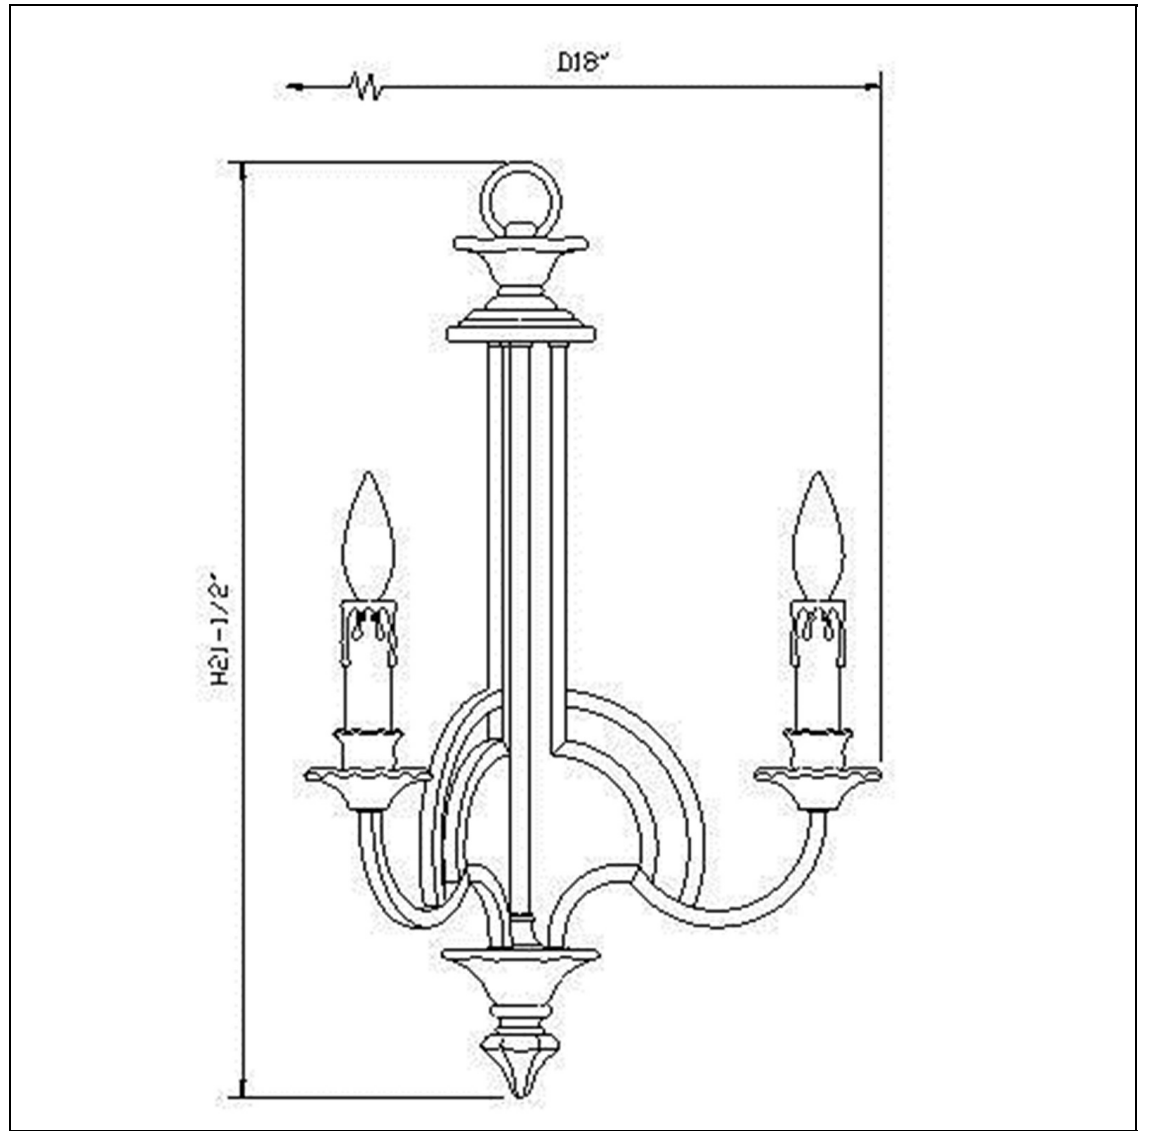

Product No. **FX-3513-3**

Description

60Wx3 Elberton 3 Light Chandelier  
Durable Iron Construction  
6 Foot chain  
10 Feet of Wire  
Ships in one Carton  
-  
-  
-  
-  
21" Three Light Chandelier in English Bronze

Technical Specifications

<b>UPC</b>	020193067284	<b>Carton 1 Dimensions</b>	9.90 x 19.90 x 19.90
<b>Wattage</b>	60WX3	<b>Carton 2 Dimensions</b>	0.00 x 0.00 x 19.90
<b>CRI</b>	N/A	<b>Package Dimensions</b>	L: 19.90 W: 19.90 H: 9.90
<b>Lumen</b>	N/A		
<b>Switch Type</b>	Hardwired		
<b>Bulb Base</b>	E12		
<b>Number of Lights</b>	3		
<b>Color</b>	English Bronze		
<b>Base Color</b>	English Bronze		