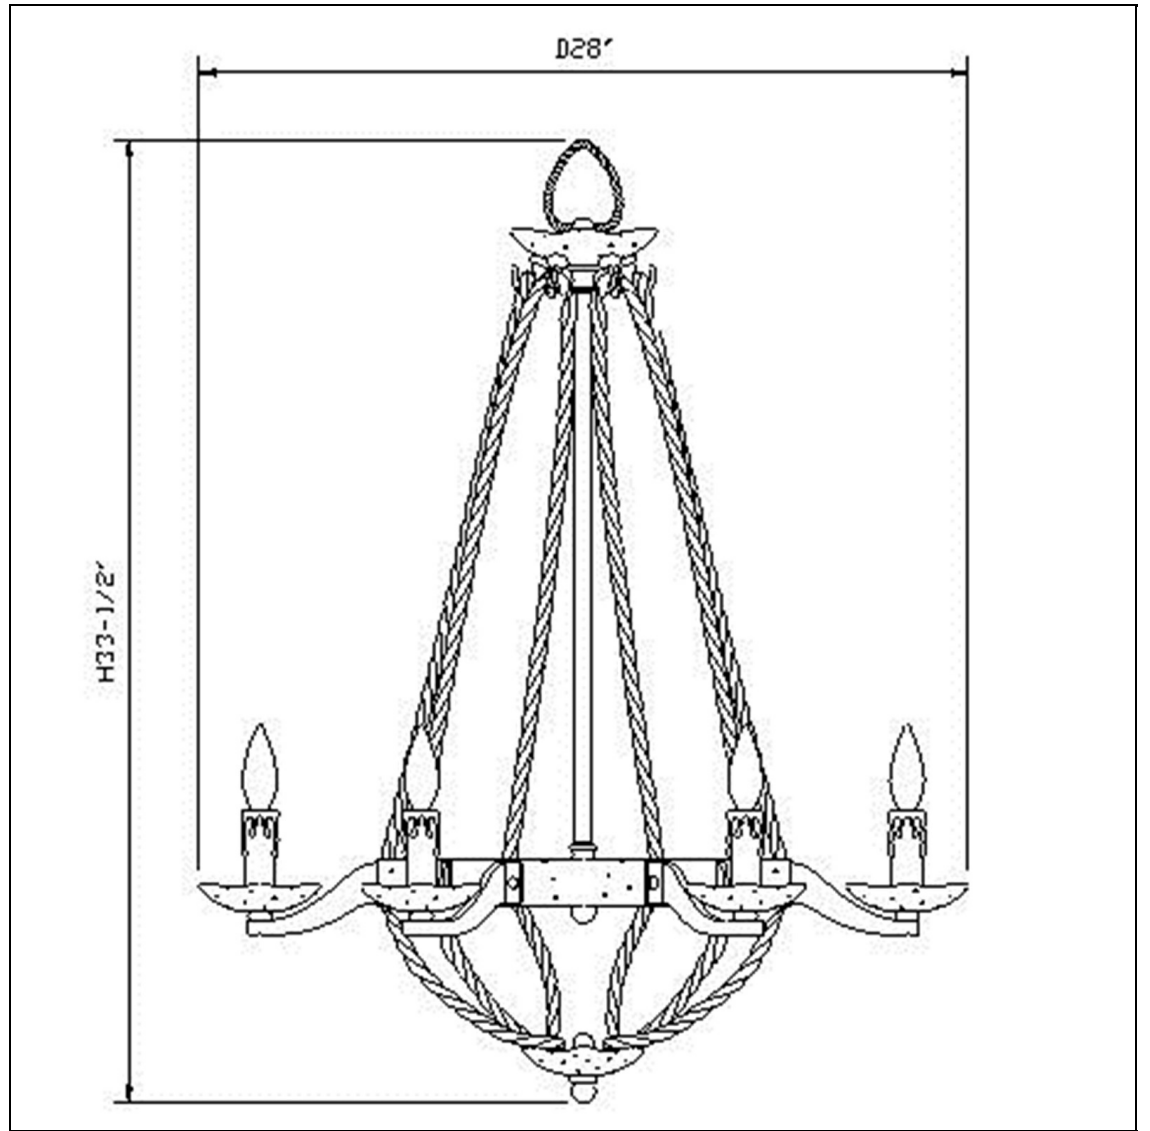

Product No. **FX-3511-6**

Description

60W X 6 MOJAVE HAND FORGED IRON 6 LIGHT CHANDELIER
Durable Iron Construction
Ships in One Carton
Includes 10 Feet of Wire
Includes 6 Foot Chain
34" Height Iron Table Lamp in Copper Bronze

Technical Specifications

UPC	020193067284	Shade Top1	4.00
Wattage	60WX6	Shade Side	6.25
Lumen	N/A	Carton 1 Dimensions	11.30 x 26.80 x 30.00
Switch Type	Hardwired	Carton 2 Dimensions	0.00 x 0.00 x 30.00
Bulb Base	E12	Package Dimensions	L: 30.00 W: 26.80 H: 11.30
Number of Lights	6		
Color	Copper Bronze		
Base Color	Copper Bronze		