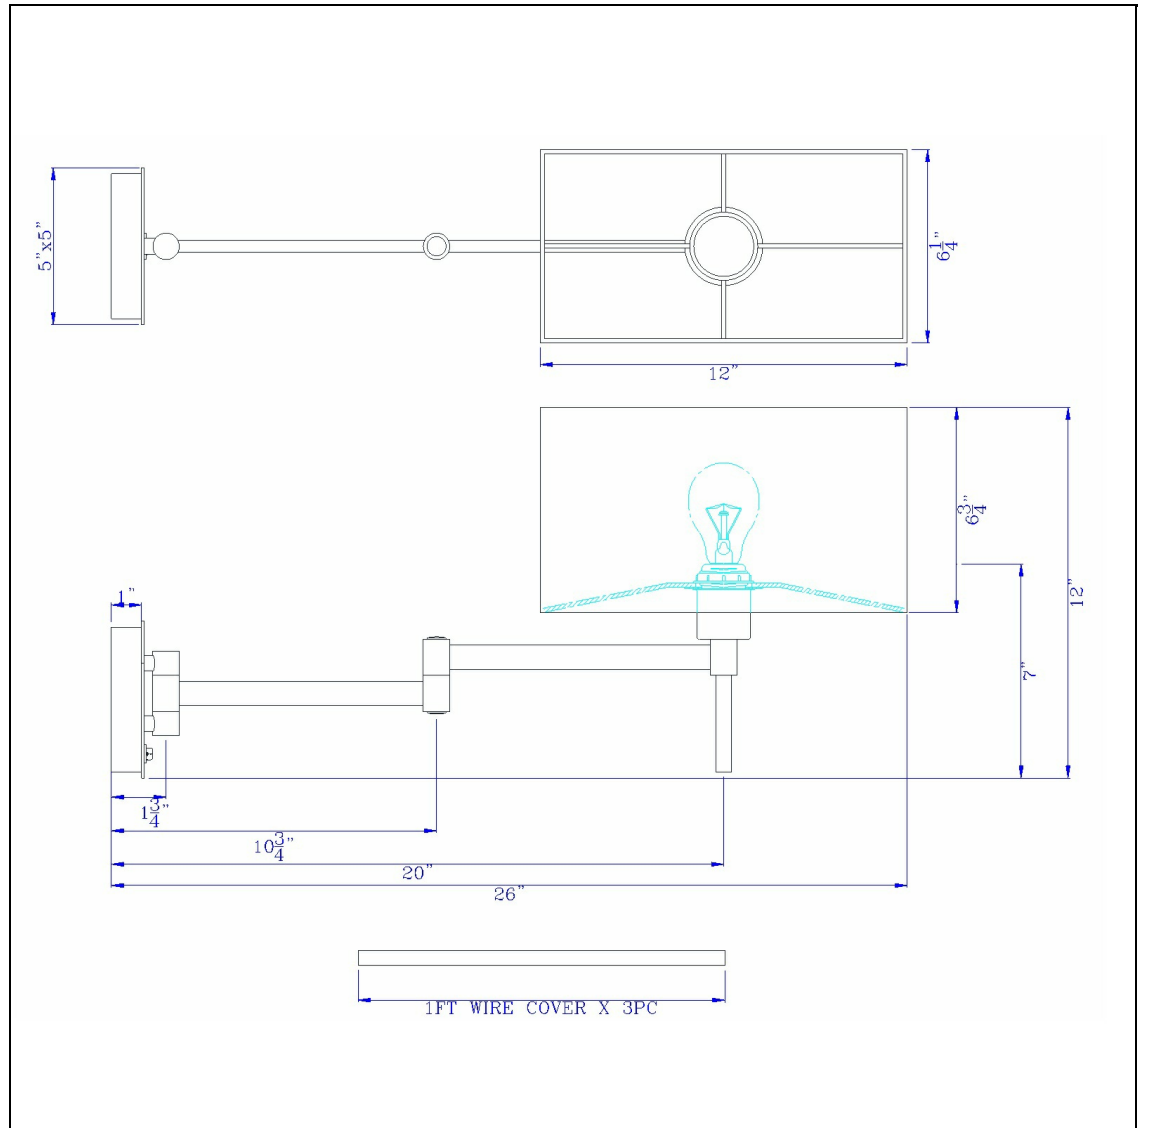

Product No. **WL-2930-AB**

Description

60W Robson Wall Swing Arm Reading Lamp With Rectangular Hardback Fabric Shade. 3 Ft Wire Cover included.
Swing arm
hardback square fabric shade
rocker switch
with 3 ft wire cover
with 3 ft wire cover
Update your d?or with this plug-in reading wall lamp. It features a functional swing arm for optima

Technical Specifications

UPC	020193067284	Shade Top1	6.25
Wattage	60W	Shade Top2	12.00
CRI	N/A	Shade Bottom1	6.25
Lumen	N/A	Shade Bottom2	12.00
Switch Type	On/Off Rocker	Shade Side	6.75
Bulb Base	E26	Carton 1 Dimensions	12.30 x 8.50 x 13.50
Number of Lights	1	Carton 2 Dimensions	0.00 x 0.00 x 13.50
Base Color	Antique Brass	Package Dimensions	L: 13.50 W: 8.50 H: 12.30