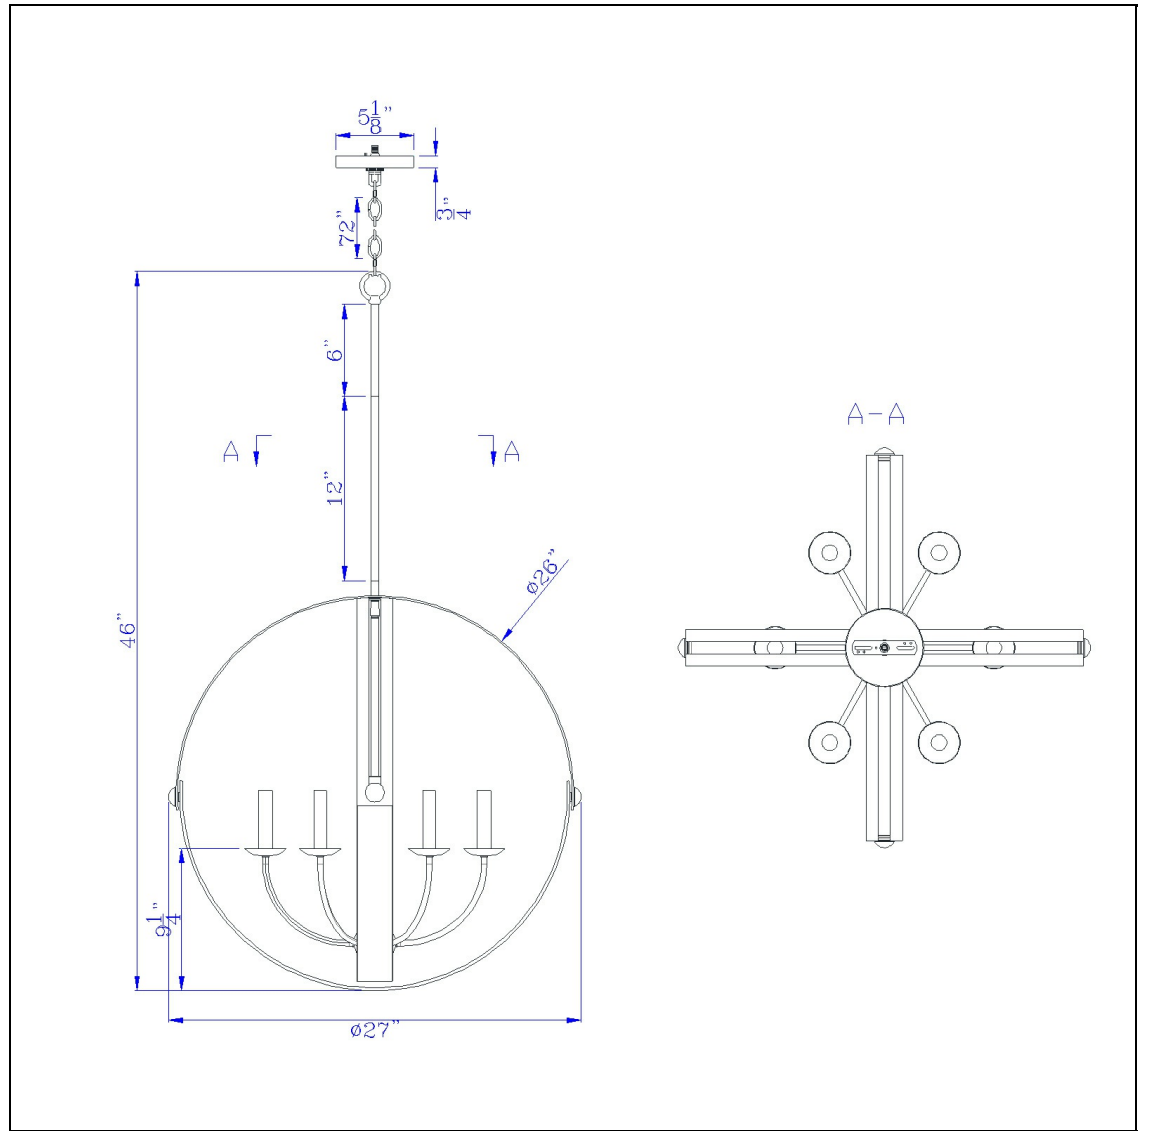

Product No. **FX-3737-6**

Description

60W X 6 Valais Metal Chandelier  
Metal  
elliptical  
bird cage  
bird cage  
Update your décor with this stylish matte black chandelier fixture. It features a dark metal circular

Technical Specifications

<b>UPC</b>	020193067284
<b>Wattage</b>	60WX6
<b>CRI</b>	N/A
<b>Lumen</b>	N/A
<b>Switch Type</b>	Hardwired
<b>Bulb Base</b>	E12
<b>Number of Lights</b>	6
<b>Base Color</b>	Matte Black

<b>Carton 1 Dimensions</b>	11.00 x 29.00 x 30.30
<b>Carton 2 Dimensions</b>	0.00 x 0.00 x 30.30
<b>Package Dimensions</b>	L: 30.30 W: 29.00 H: 11.00