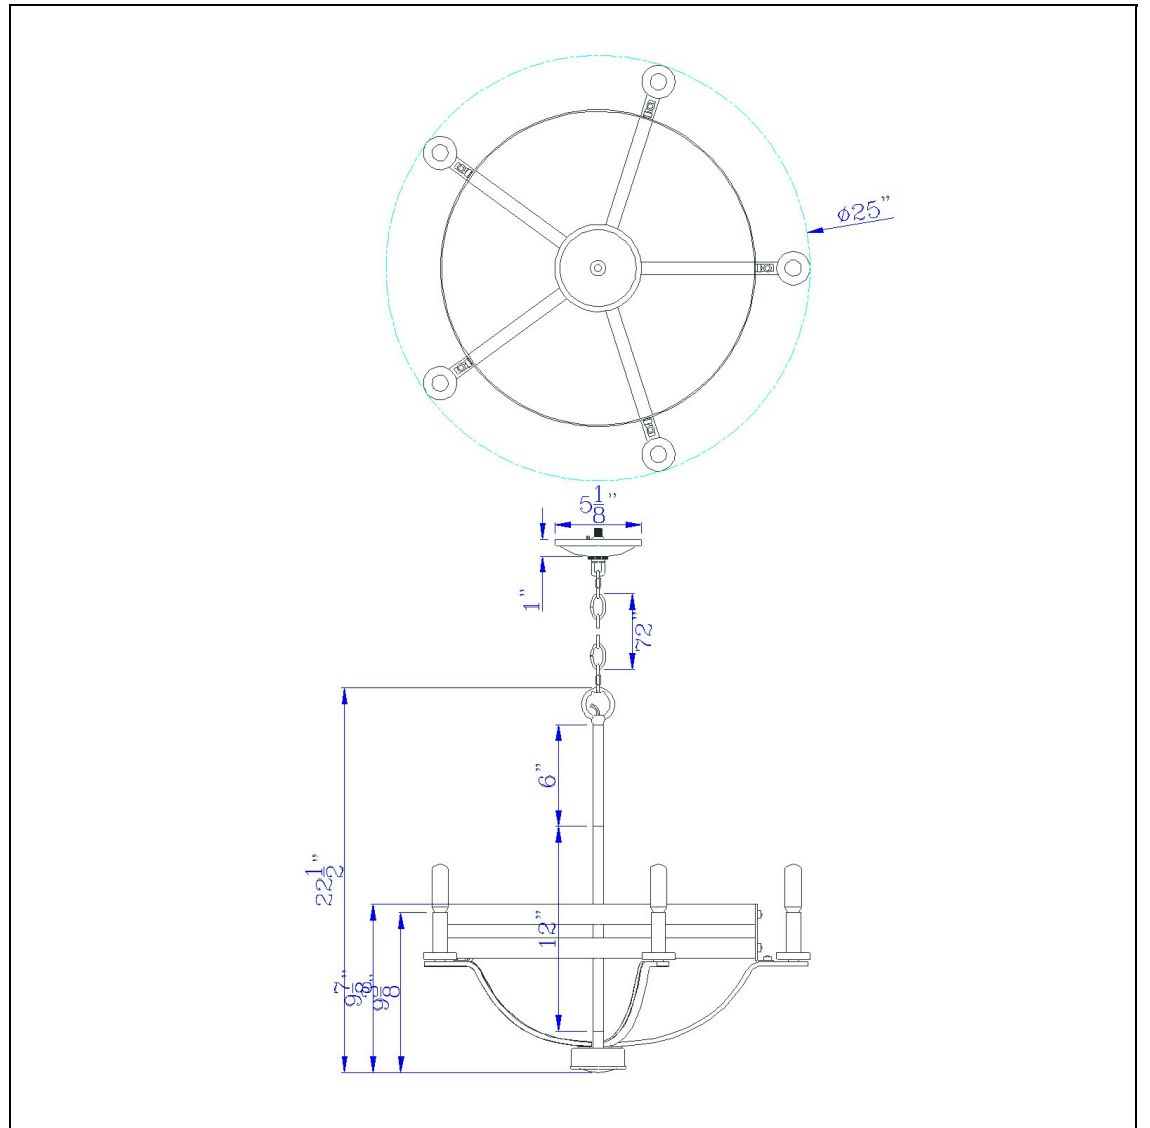

Product No. **FX-3733-5**

Description

60W X 5 Brig Metal Chandelier  
Metal  
painted wood finish  
painted wood finish  
Update your d?or with this rustic inspired chandelier fixture. It features a round natural wood fra

Technical Specifications

<b>UPC</b>	020193067284	<b>Carton 1 Dimensions</b>	11.50 x 24.80 x 26.50
<b>Wattage</b>	60WX5	<b>Carton 2 Dimensions</b>	0.00 x 0.00 x 26.50
<b>CRI</b>	N/A	<b>Package Dimensions</b>	L: 26.50 W: 24.80 H: 11.50
<b>Lumen</b>	N/A		
<b>Switch Type</b>	Hardwired		
<b>Bulb Base</b>	E12		
<b>Number of Lights</b>	5		
<b>Base Color</b>	Natural wood/Iron		