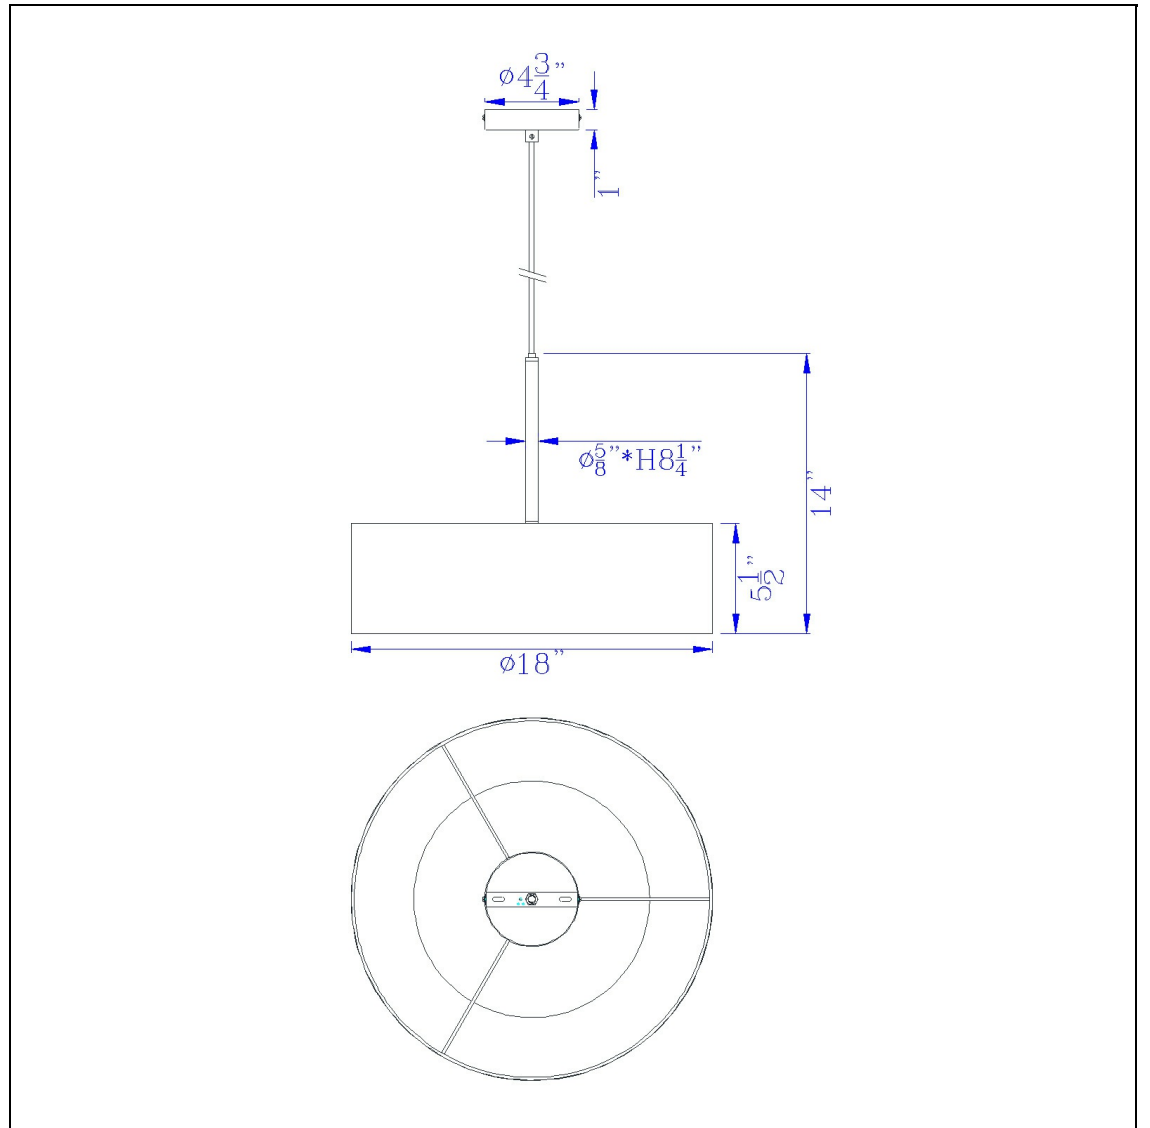

Product No. **FX-3731-GR**

Description

LED 18W Dimmable Pendant With Diffuser  
And Hardback Fabric Shade  
Integrated LED  
drum fabric shade  
pendant light  
pendant light  
Dimmable with Lutron Brand Dimmers:  
DVCL-153P, SCL-153P,AYCL-153P,CTCL-  
153P,DVCL-253P,DVSCLL-253P,SE  
Update your space with this clean and  
simple led light fabric drum pendant. It ships  
complete with s

Technical Specifications

<b>UPC</b>	020193067284	<b>Shade Top1</b>	18.00
<b>Wattage</b>	18W	<b>Shade Bottom1</b>	18.00
<b>CRI</b>	90	<b>Shade Side</b>	5.50
<b>Lumen</b>	1400	<b>Carton 1 Dimensions</b>	8.30 x 19.30 x 19.30
<b>Switch Type</b>	Hardwired	<b>Carton 2 Dimensions</b>	0.00 x 0.00 x 19.30
<b>Bulb Base</b>	LED	<b>Package Dimensions</b>	L: 19.30 W: 19.30 H: 8.30
<b>Number of Lights</b>	Integrated LED		
<b>Base Color</b>	Brushed Steel		