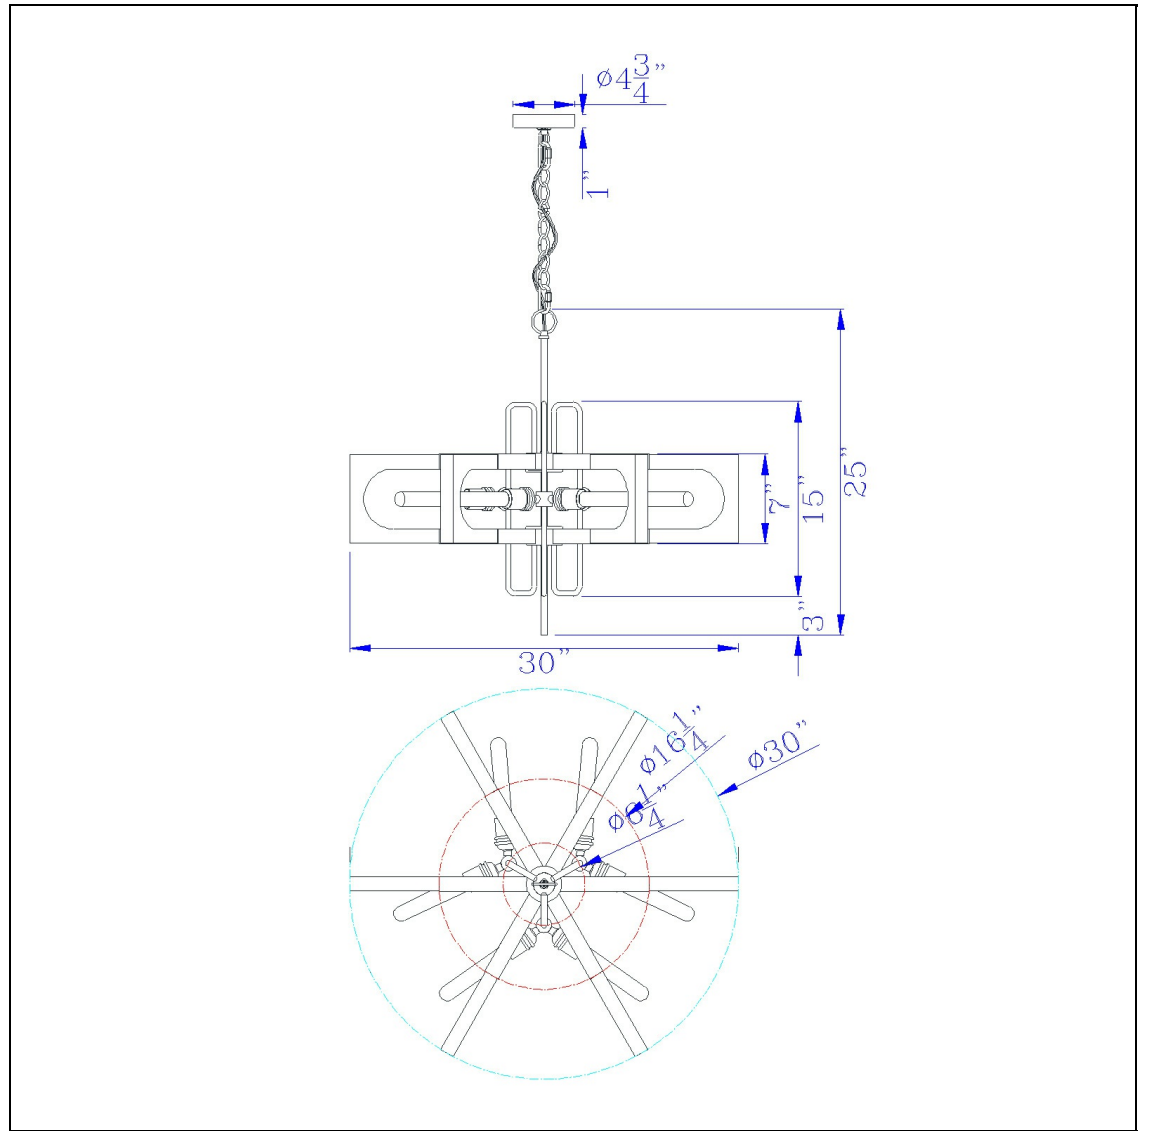

Product No. **FX-3728-6**

Description

60W X 6 Sneek Metal/Wood Chandelier
(Edison Bulbs Are Not included)
Edison bulbs
rubber wood
Metal frame
fan blade design
fan blade design
Update your space with this antique brass and wood finish six light metal chandelier. It features a

Technical Specifications

UPC	020193067284	Carton 1 Dimensions	16.50 x 17.30 x 18.30
Wattage	60WX6	Carton 2 Dimensions	0.00 x 0.00 x 18.30
CRI	N/A	Package Dimensions	L: 18.30 W: 17.30 H: 16.50
Lumen	N/A		
Switch Type	Hardwired		
Bulb Base	E26		
Number of Lights	6		
Base Color	Antique Brass/wood		