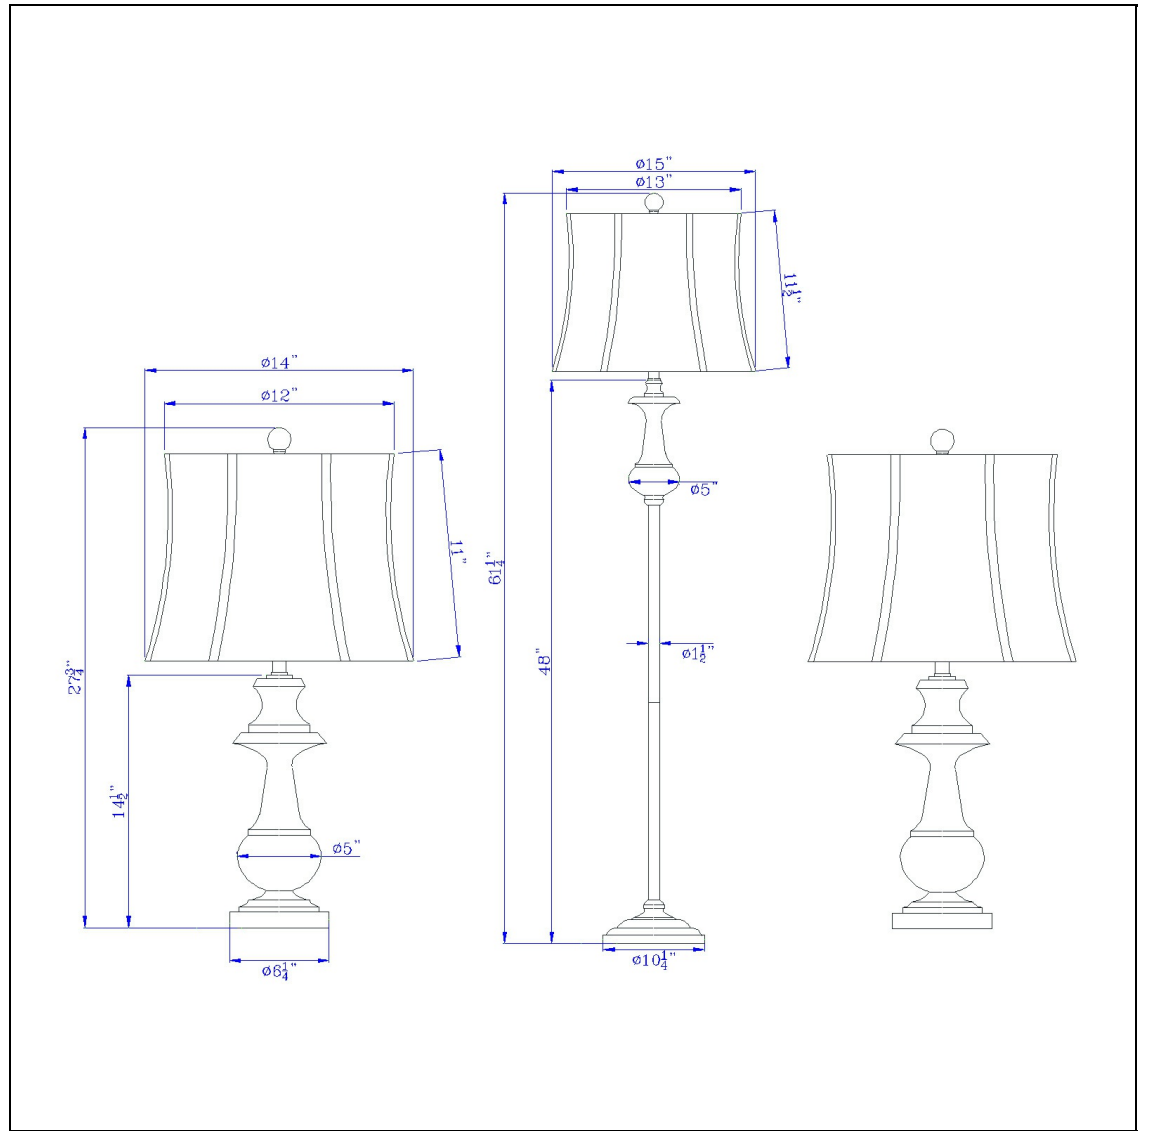

Product No. **BO-2962-3**

Description

100W Table And Floor Lamp. 1 Floor And 2 Table Lamps Packed in One Box  
Metal  
2 table lamps and 1 floor lamp  
3 in 1 package deal  
burlap shade  
burlap shade  
Update your decor with this coordinating set of metal lamps. This three-piece table and floor lamp s

Technical Specifications

<b>UPC</b>	020193067284
<b>Wattage</b>	100W
<b>CRI</b>	N/A
<b>Lumen</b>	N/A
<b>Switch Type</b>	On/Off
<b>Bulb Base</b>	E26
<b>Number of Lights</b>	3
<b>Base Color</b>	Dark Bronze

<b>Shade Top1</b>	13.00
<b>Shade Bottom1</b>	15.00
<b>Shade Side</b>	11.50
<b>Carton 1 Dimensions</b>	27.50 x 16.00 x 17.80
<b>Carton 2 Dimensions</b>	0.00 x 0.00 x 17.80
<b>Package Dimensions</b>	L: 17.80 W: 16.00 H: 27.50