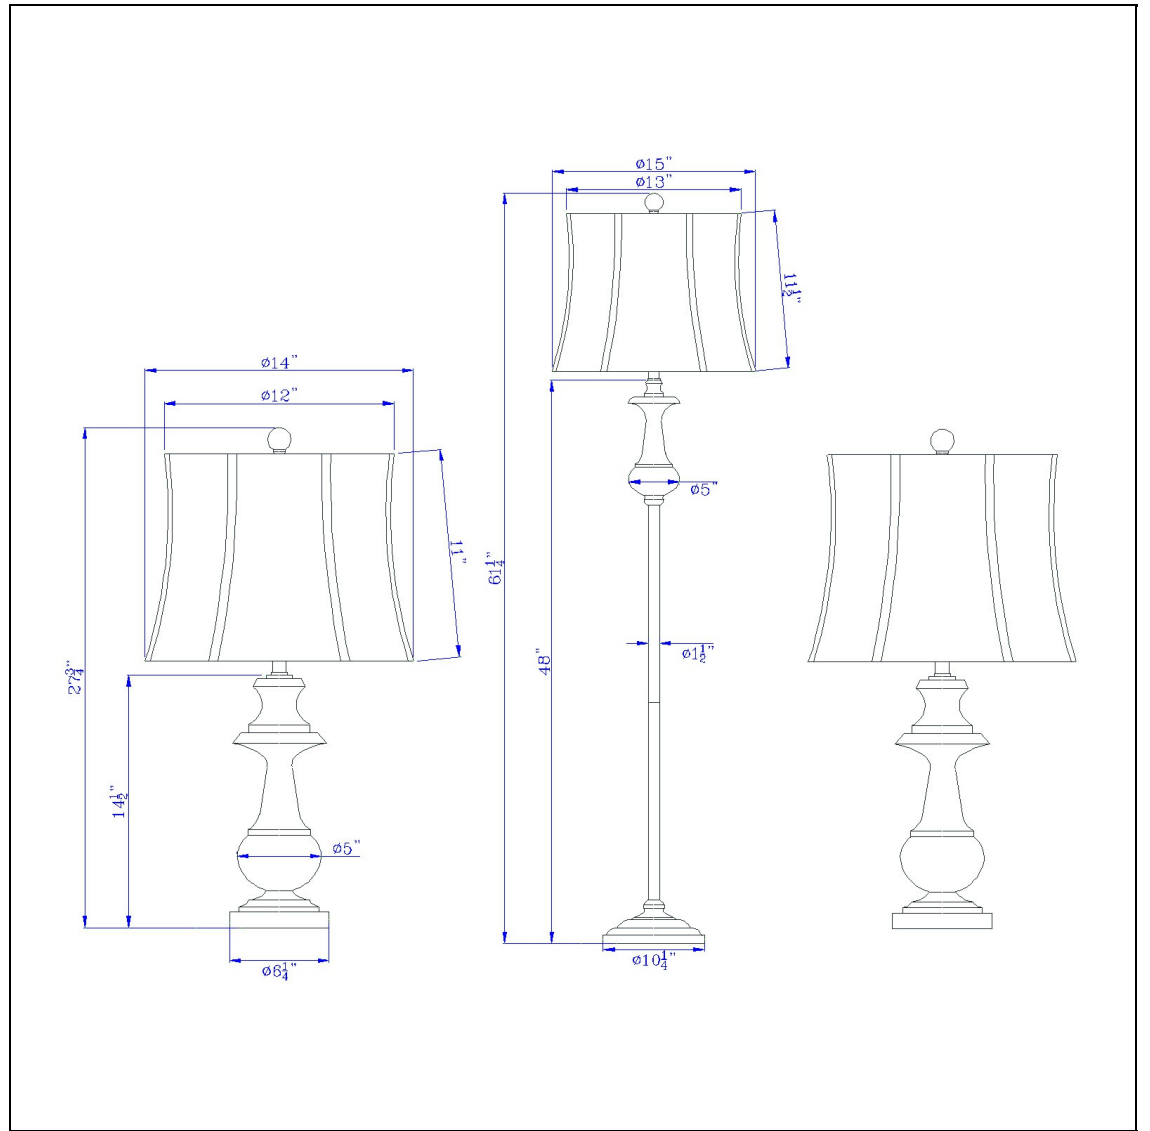

Product No. **BO-2962-3**

Description

100W Table And Floor Lamp. 1 Floor And 2 Table Lamps Packed in One Box
Metal
2 table lamps and 1 floor lamp
3 in 1 package deal
burlap shade
burlap shade
Update your decor with this coordinating set of metal lamps. This three-piece table and floor lamp s

Technical Specifications

UPC	020193067284
Wattage	100W
CRI	N/A
Lumen	N/A
Switch Type	On/Off
Bulb Base	E26
Number of Lights	3
Base Color	Dark Bronze

Shade Top1	13.00
Shade Bottom1	15.00
Shade Side	11.50
Carton 1 Dimensions	27.50 x 16.00 x 17.80
Carton 2 Dimensions	0.00 x 0.00 x 17.80
Package Dimensions	L: 17.80 W: 16.00 H: 27.50