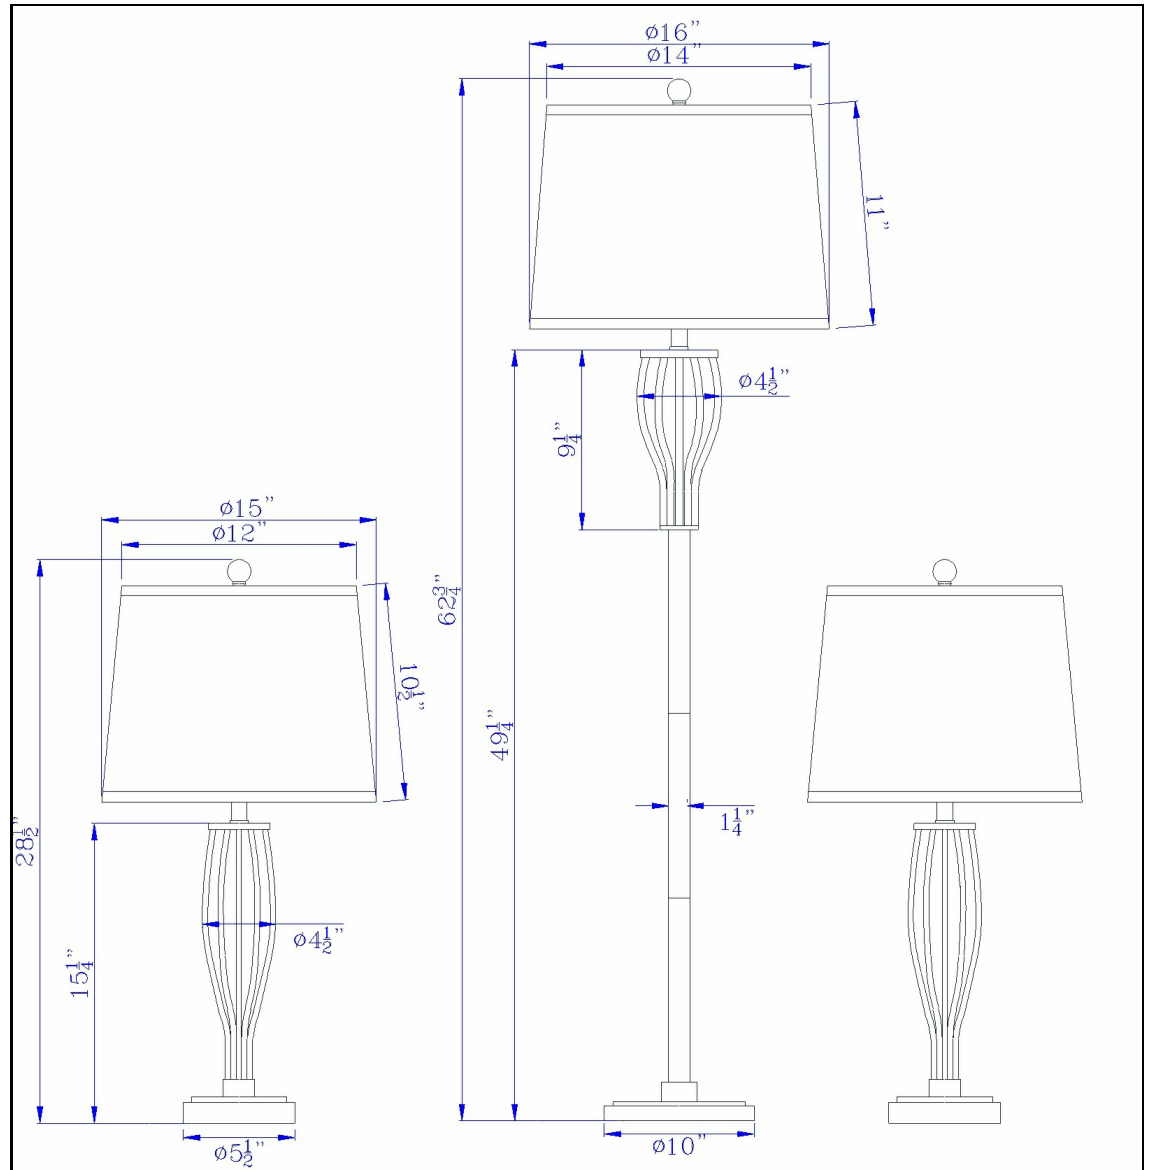

Product No. **BO-2961-3**

Description

100W Table And Floor Lamp. 1 Floor And 2 Table Lamps Packed in One Box
Metal
2 table lamps and 1 floor lamp
3 in 1 package deal
cage design
taper drum shade
Update your decor with this coordinating set of metal lamps. This three-piece table and floor lamp s

Technical Specifications

UPC	020193067284	Shade Top1	14.00
Wattage	100W	Shade Bottom1	16.00
CRI	N/A	Shade Side	11.00
Lumen	N/A	Carton 1 Dimensions	27.80 x 16.80 x 17.50
Switch Type	On/Off	Carton 2 Dimensions	0.00 x 0.00 x 17.50
Bulb Base	E26	Package Dimensions	L: 17.50 W: 16.80 H: 27.80
Number of Lights	3		
Base Color	Antique Silver		