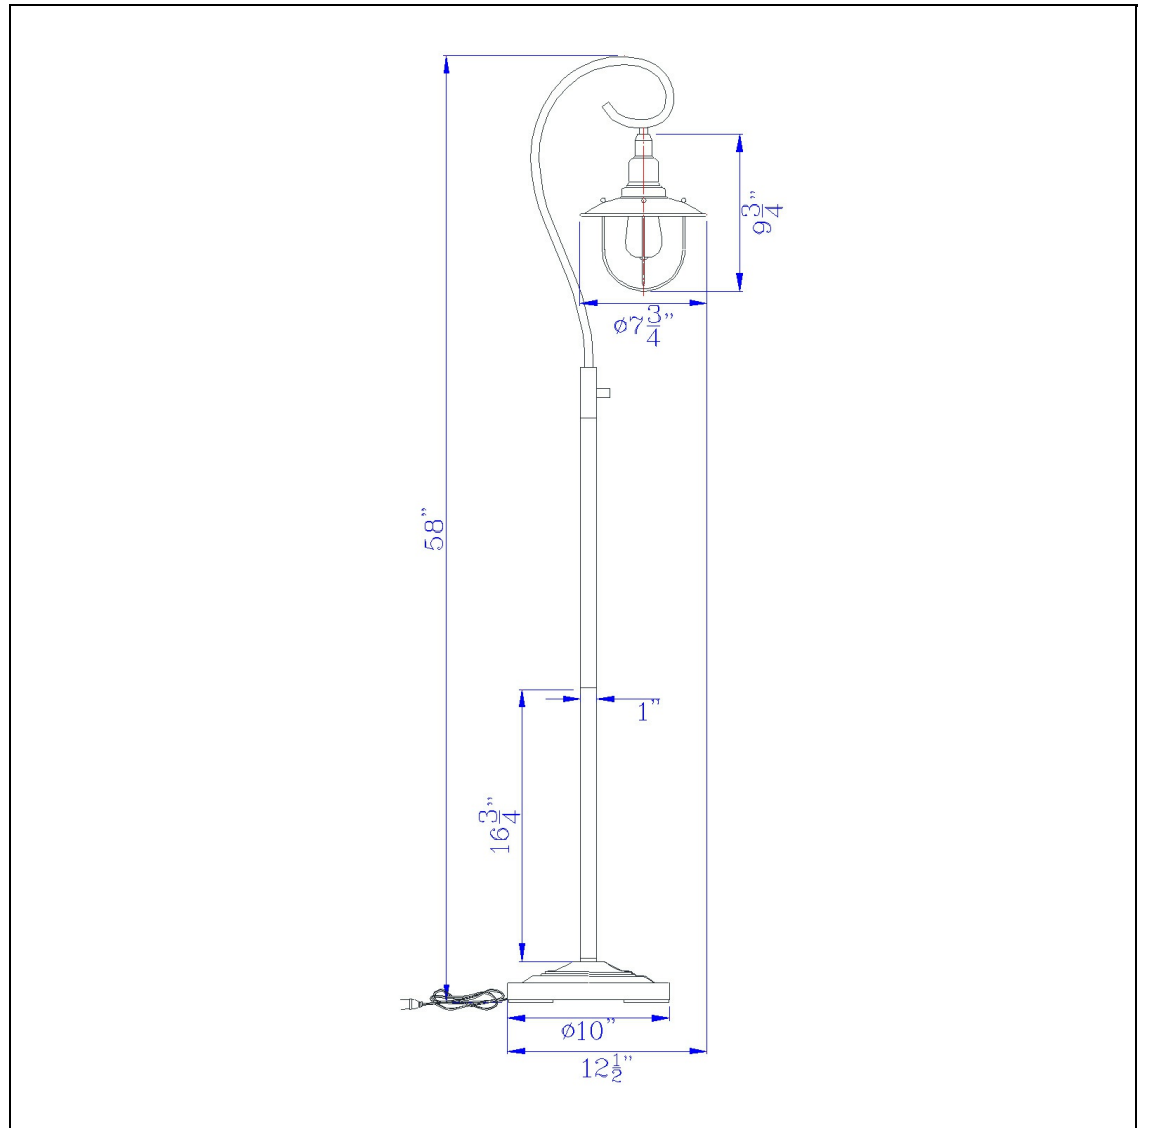

Product No. **BO-2944FL-DB**

Description

60W Vigo Metal Downbridge Floor Lamp
(Edison Bulb included)
Metal
Edison bulb
rocker switch
downbridge design
Cage shade
Update your decor with this hanging light floor lamp. Set in a hand painted dark bronze finish, it f

Technical Specifications

UPC	020193067284	Shade Bottom1	7.75
Wattage	60W	Carton 1 Dimensions	25.50 x 10.00 x 13.00
CRI	N/A	Carton 2 Dimensions	0.00 x 0.00 x 13.00
Lumen	N/A	Package Dimensions	L: 13.00 W: 10.00 H: 25.50
Switch Type	On/Off		
Bulb Base	E26		
Number of Lights	1		
Base Color	Dark Bronze		