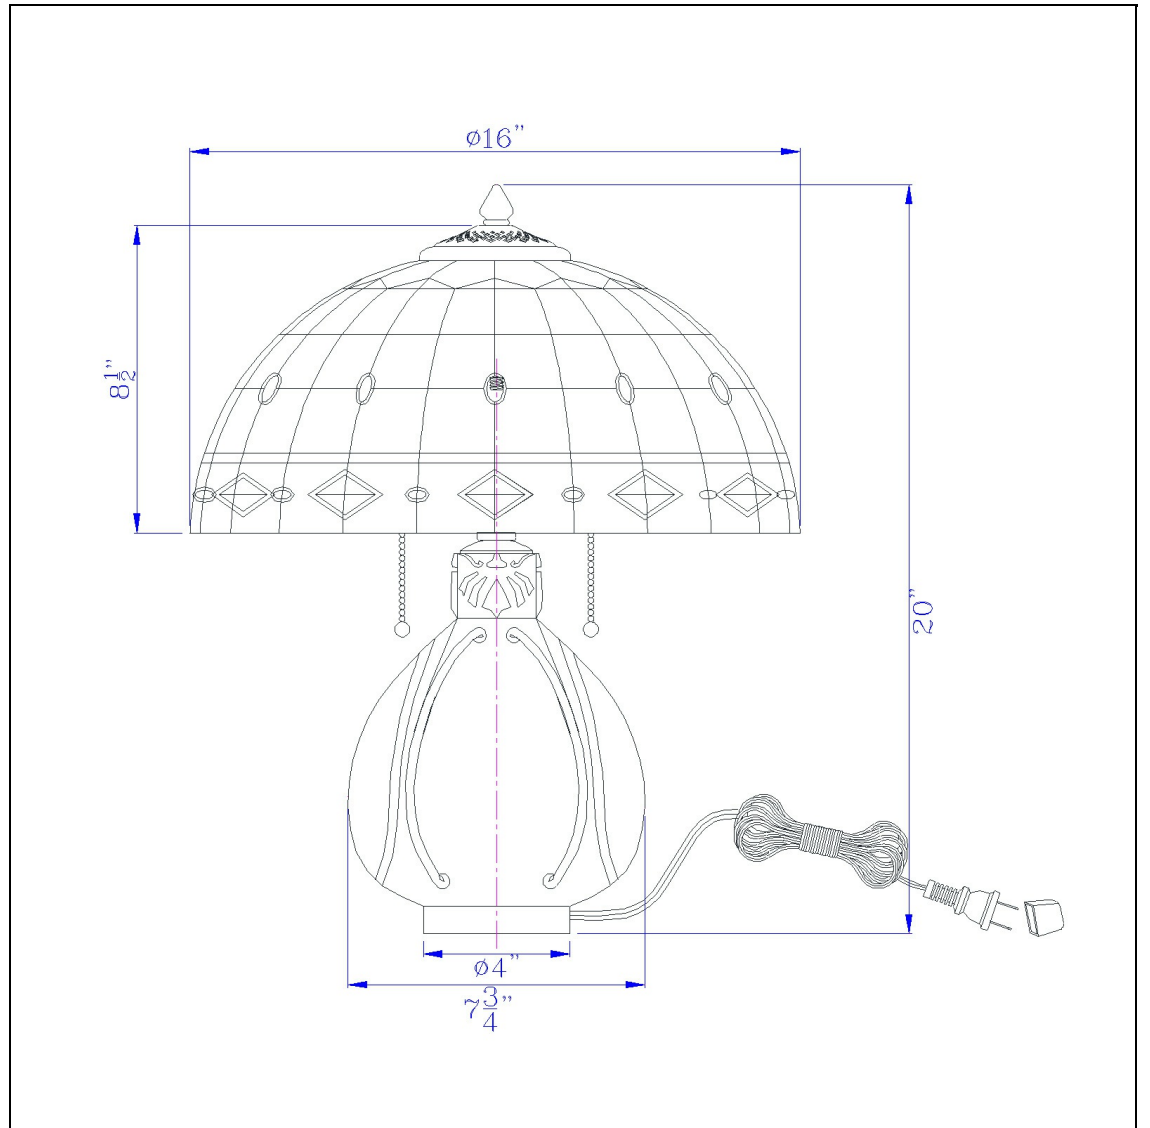

Product No. **BO-2942TB**

Description

60W X 2 Tiffany Table Lamp  
contemporary stained glass  
resin base  
pull chain switch  
pull chain switch  
Update your décor with this stunning tiffany  
style table lamp. It features an ornate  
diamond and ova

Technical Specifications

<b>UPC</b>	020193067284	<b>Shade Bottom1</b>	16.00
<b>Wattage</b>	60WX2	<b>Shade Side</b>	8.50
<b>CRI</b>	N/A	<b>Carton 1 Dimensions</b>	26.30 x 11.00 x 19.00
<b>Lumen</b>	N/A	<b>Carton 2 Dimensions</b>	0.00 x 0.00 x 19.00
<b>Switch Type</b>	On/Off	<b>Package Dimensions</b>	L: 19.00 W: 11.00 H: 26.30
<b>Bulb Base</b>	E26		
<b>Number of Lights</b>	2		
<b>Base Color</b>	Dark Bronze		