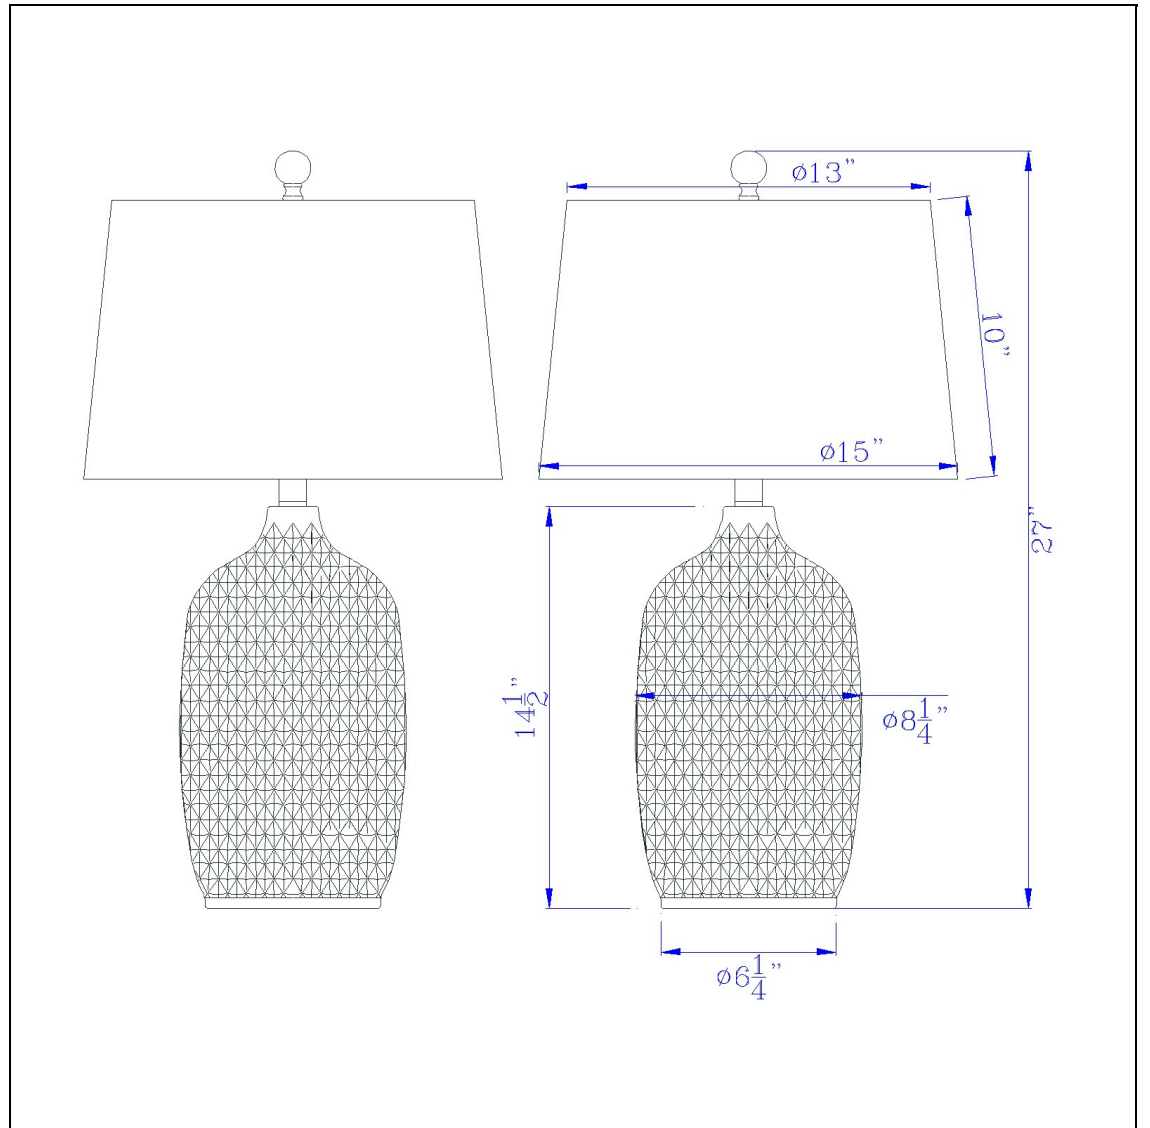

Product No. **BO-2919TB-2**

Description

150W Adelaide Ceramic Table Lamp With Taper Drum Linen Hardback Shade (Priced And Sold As Pairs)  
Ceramic  
sold as pair  
taper fabric drum shade  
taper fabric drum shade  
Update your d?or with this set of royal blue enameled table lamps. They feature a diamond punch pat

Technical Specifications

<b>UPC</b>	020193067284
<b>Wattage</b>	150W
<b>CRI</b>	N/A
<b>Lumen</b>	N/A
<b>Switch Type</b>	3 Way Rotary
<b>Bulb Base</b>	E26
<b>Number of Lights</b>	2
<b>Base Color</b>	Navy Blue

<b>Shade Top1</b>	13.00
<b>Shade Bottom1</b>	15.00
<b>Shade Side</b>	10.00
<b>Carton 1 Dimensions</b>	24.00 x 18.00 x 19.50
<b>Carton 2 Dimensions</b>	0.00 x 0.00 x 19.50
<b>Package Dimensions</b>	L: 19.50 W: 18.00 H: 24.00