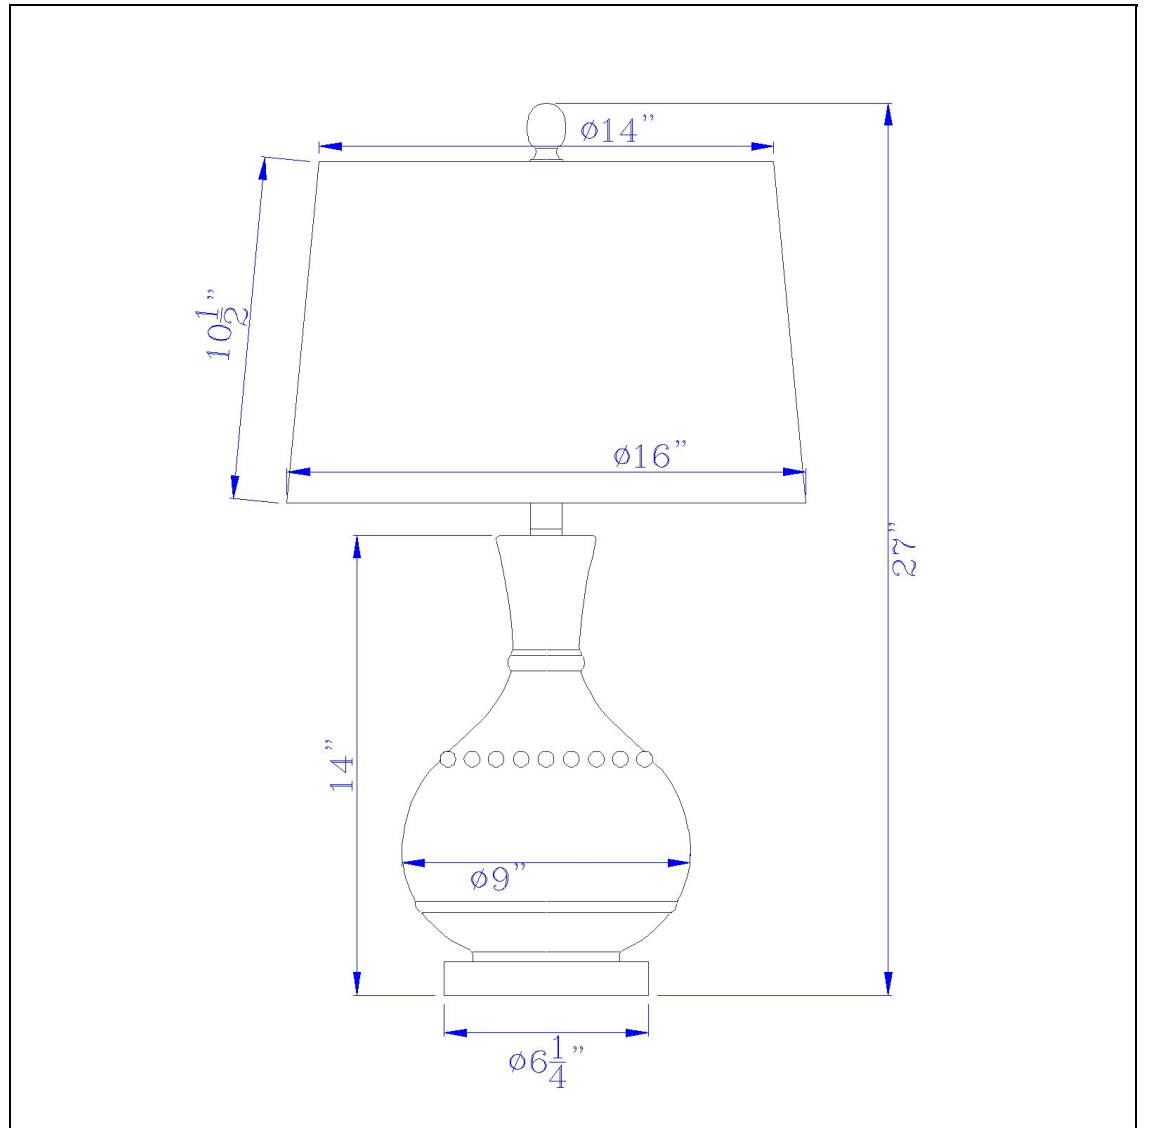

Product No. **BO-2916TB**

Description

150W Nador Glass Table Lamp With Taper Drum Hardback Fabric Shade
mouth blown glass
bottle shape
taper fabric drum shade
Metal base
Metal base
Update your decor with this glass vase style table lamp. It features a clear textured glass finish w

Technical Specifications

| | |
|-------------------------|---------------|
| UPC | 020193067284 |
| Wattage | 150W |
| CRI | N/A |
| Lumen | N/A |
| Switch Type | 3 Way Rotary |
| Bulb Base | E26 |
| Number of Lights | 1 |
| Base Color | Brushed Steel |

| | |
|----------------------------|----------------------------|
| Shade Top1 | 14.00 |
| Shade Bottom1 | 16.00 |
| Shade Side | 10.50 |
| Carton 1 Dimensions | 18.00 x 17.00 x 17.00 |
| Carton 2 Dimensions | 0.00 x 0.00 x 17.00 |
| Package Dimensions | L: 17.00 W: 17.00 H: 18.00 |