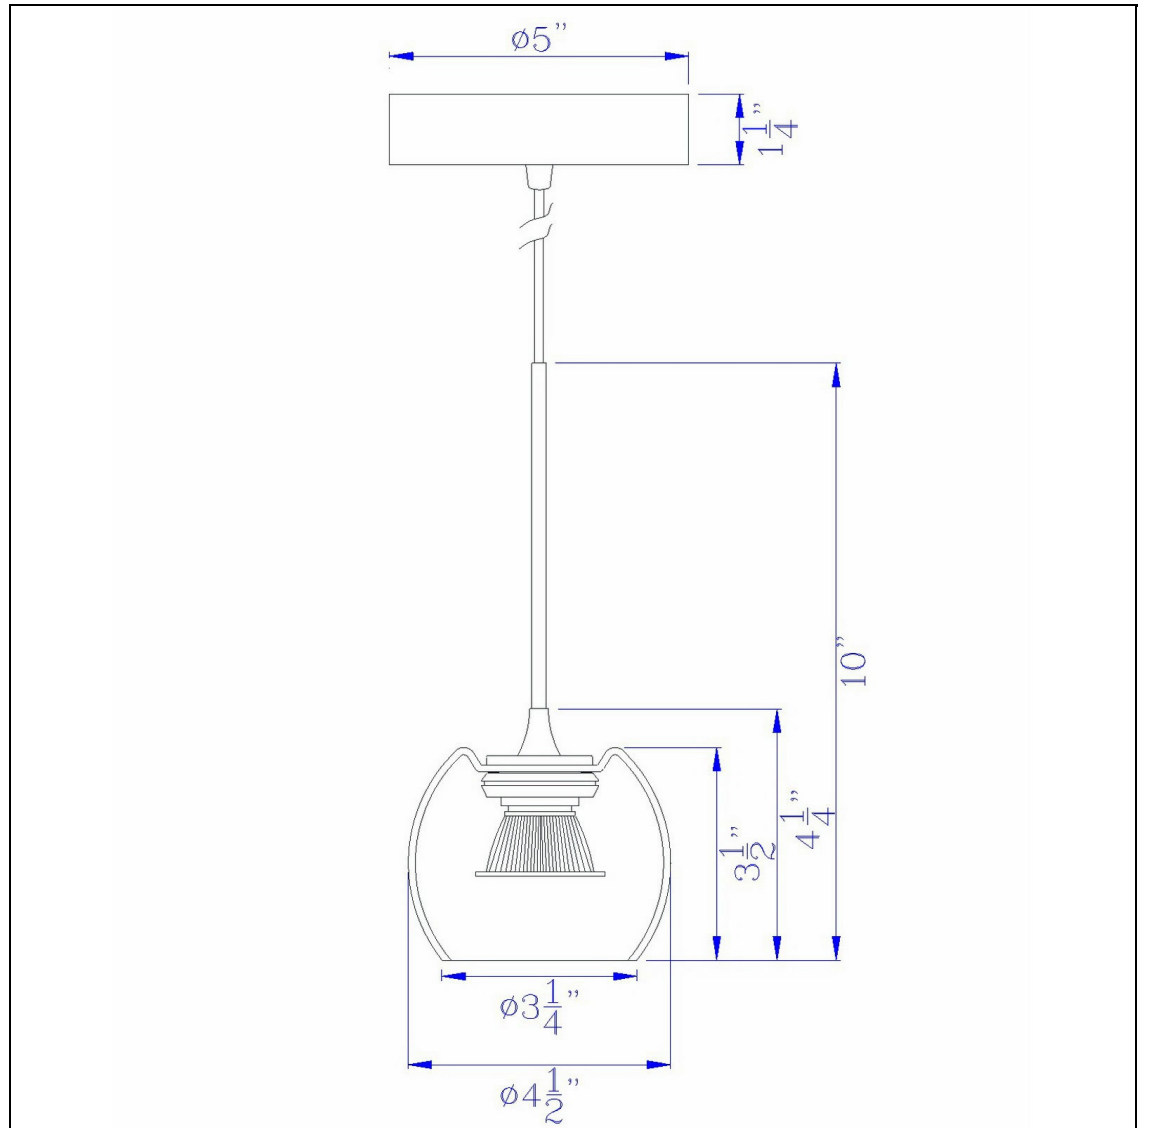

Product No. **UP-1123**

Description

Ithaca 3000K, 8W, 700 Lumen, 90 CRI
Dimmable LED Glass Mini Pendant With
Clear Bulbbed Glass
Durable Metal and Glass Construction
Dimmable with Lutron Brand Dimmers:
DVCL-153P, SCL-153P,AYCL-153P,CTCL-
153P,DVCL-253P,DVSCLL-253P,SE
3000K Light Temperature
Integrated LED
5" Canopy Included
600 Lumen Output
Dimmable with Lutron dimmers #: DVCL-
153P, SCL-153P, AYCL-153P, CTCL-153P, DVCL-
253P, DVSCLL-253P,
10" Height LED Glass Pendant in Brushed
Steel

Technical Specifications

UPC	020193067284	Shade Top1	2.50
Wattage	LED8W	Shade Bottom1	3.25
CRI	90	Shade Side	3.50
Lumen	600	Carton 1 Dimensions	10.80 x 20.30 x 26.00
Switch Type	Hardwired	Carton 2 Dimensions	0.00 x 0.00 x 26.00
Bulb Base	Integrated Led	Package Dimensions	L: 26.00 W: 20.30 H: 10.80
Number of Lights	1		
Color	Brushed Steel		
Base Color	Bubble		