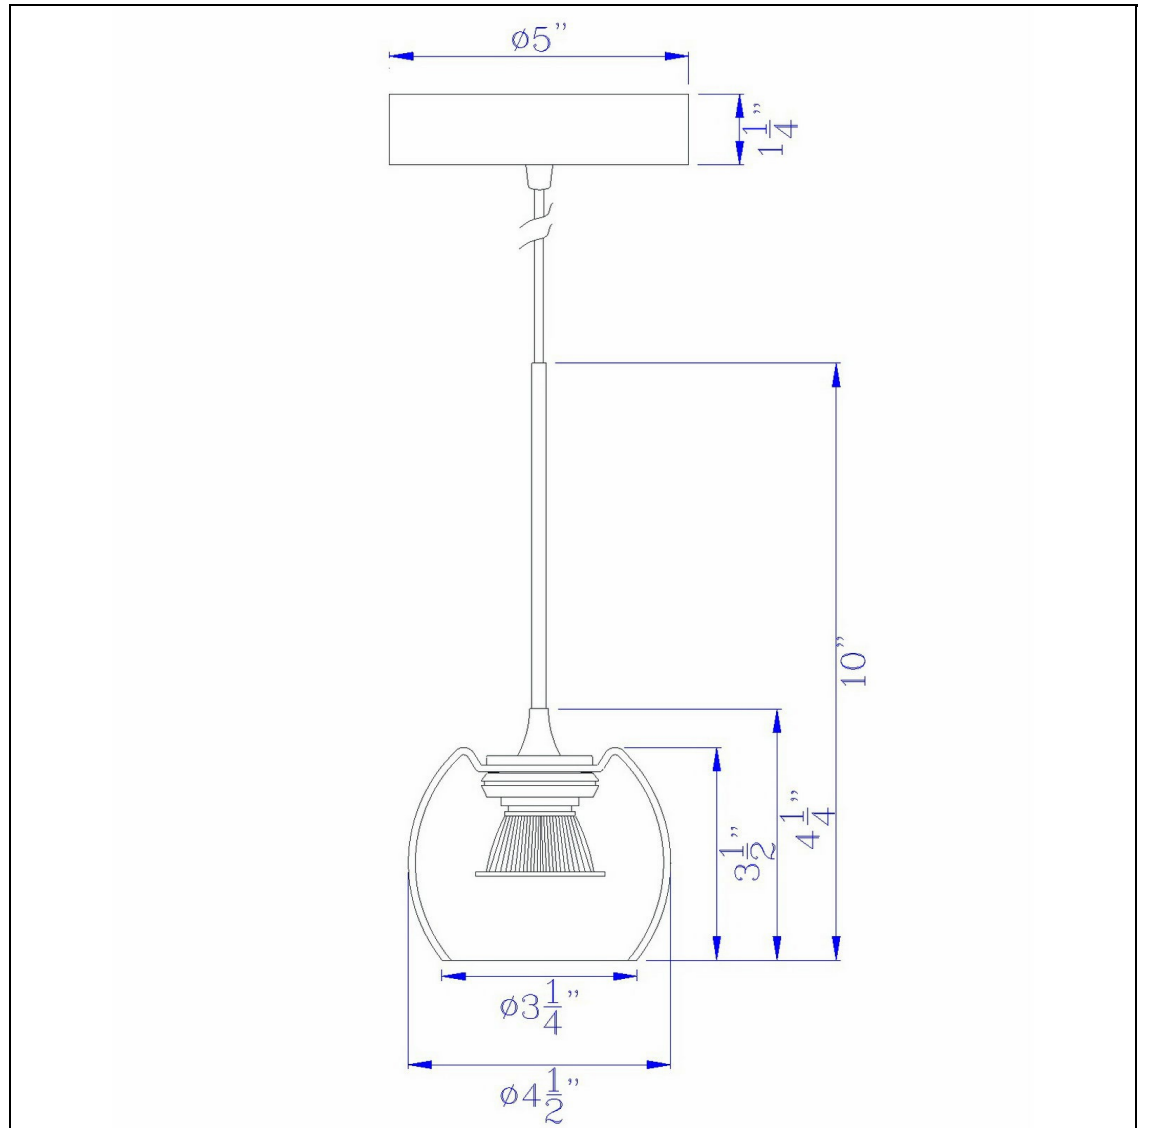

Product No. **UP-1122**

Description

Ithaca 3000K, 8W, 700 Lumen, 90 CRI  
Dimmable LED Glass Mini Pendant With  
Clear Crackle Glass  
Durable Metal and Glass Construction  
Dimmable with Lutron Brand Dimmers:  
DVCL-153P, SCL-153P, AYCL-153P, CTCL-  
153P, DVCL-253P, DVSCLL-253P, SE  
3000K Light Temperature  
Integrated LED  
5" Canopy Included  
600 Lumen Output  
Dimmable with Lutron dimmers #: DVCL-  
153P, SCL-153P, AYCL-153P, CTCL-153P, DVCL-  
253P, DVSCLL-253P,  
10" Height LED Glass Pendant in Brushed  
Steel

Technical Specifications

<b>UPC</b>	020193067284	<b>Shade Top1</b>	2.50
<b>Wattage</b>	LED8W	<b>Shade Bottom1</b>	3.25
<b>CRI</b>	90	<b>Shade Side</b>	3.50
<b>Lumen</b>	600	<b>Carton 1 Dimensions</b>	10.80 x 20.30 x 26.00
<b>Switch Type</b>	Hardwired	<b>Carton 2 Dimensions</b>	0.00 x 0.00 x 26.00
<b>Bulb Base</b>	Integrated Led	<b>Package Dimensions</b>	L: 26.00 W: 20.30 H: 10.80
<b>Number of Lights</b>	1		
<b>Color</b>	Brushed Steel		
<b>Base Color</b>	Crack		