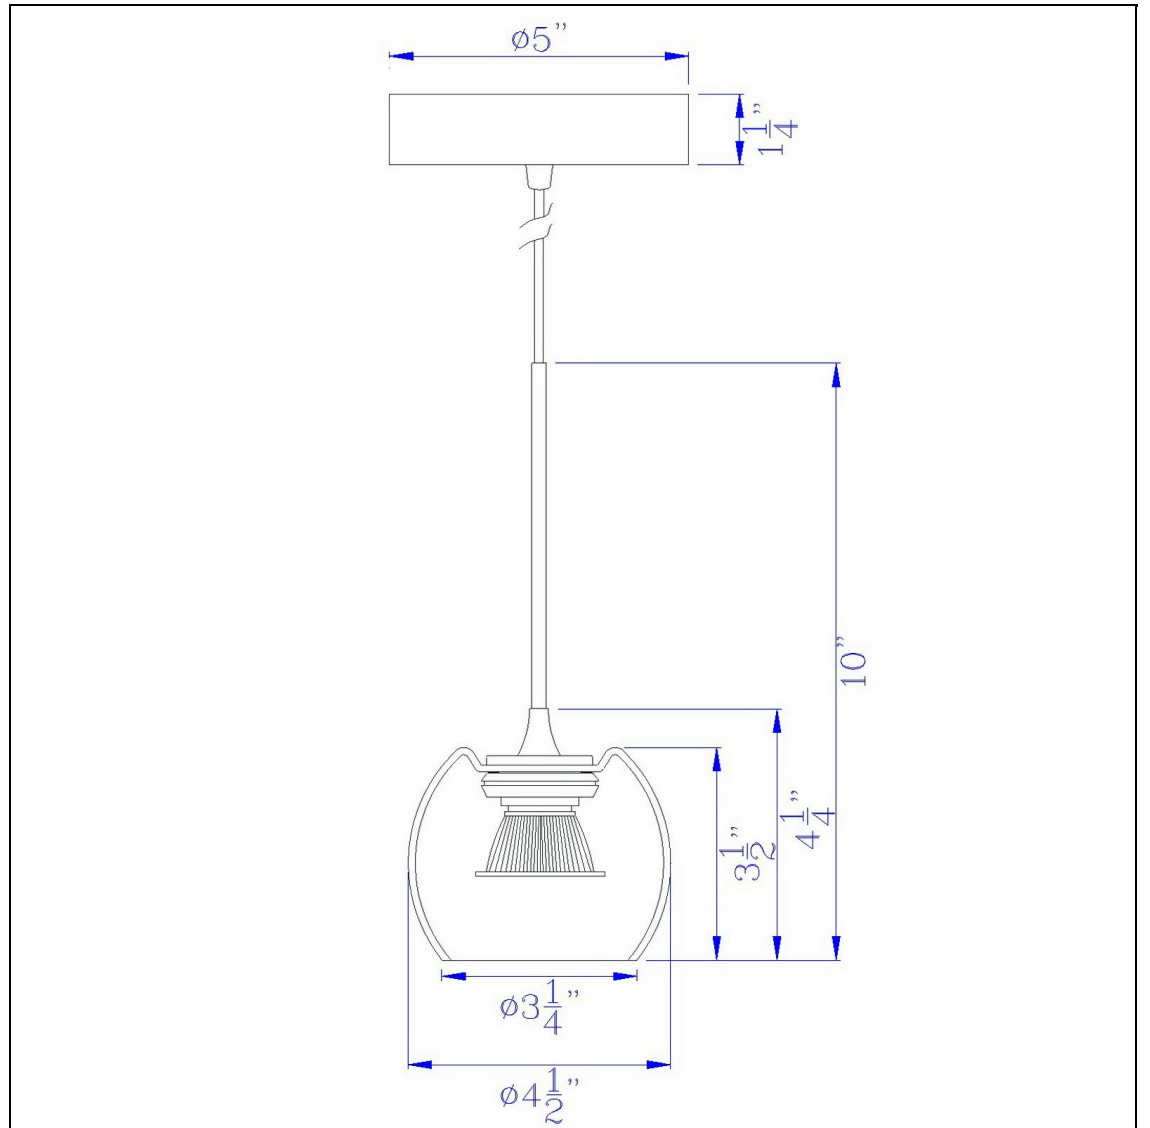

Product No. **UP-1120**

Description

Ithaca 3000K, 8W, 700 lumen, 90 CRI dimmable LED glass mini pendant with smoked glass
Durable Metal and Glass Construction
Dimmable with Lutron Brand Dimmers: DVCL-153P, SCL-153P, AYCL-153P, CTCL-153P, DVCL-253P, DVSCLL-253P, SE
3000K Light Temperature
Integrated LED
5" Canopy Included
600 Lumen Output
Dimmable with Lutron dimmers #: DVCL-153P, SCL-153P, AYCL-153P, CTCL-153P, DVCL-253P, DVSCLL-253P,
10" Height LED Glass Pendant in Dark Bronze

Technical Specifications

UPC	020193067284	Shade Top1	2.50
Wattage	LED8W	Shade Bottom1	3.25
CRI	90	Shade Side	3.50
Lumen	600	Carton 1 Dimensions	10.80 x 20.30 x 26.00
Switch Type	Hardwired	Carton 2 Dimensions	0.00 x 0.00 x 26.00
Bulb Base	Integrated Led	Package Dimensions	L: 26.00 W: 20.30 H: 10.80
Number of Lights	1		
Color	Dark Bronze		