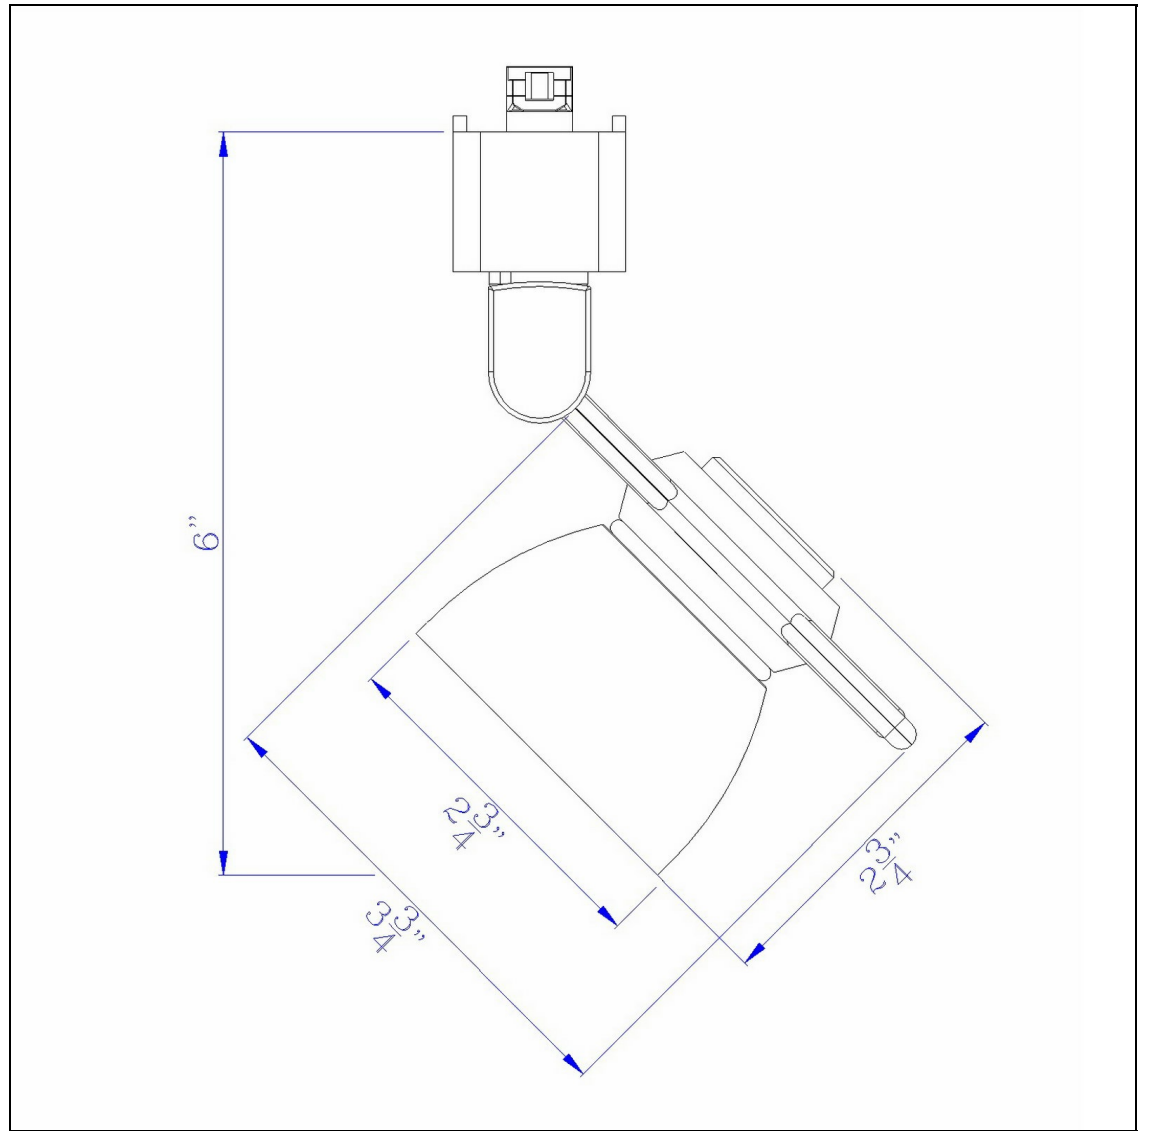

Product No. **HT-999WH-WHTFRO**

Description

12W Dimmable integrated LED Track Fixture,  
750 Lumen, 90 CRI  
Durable Metal Construction  
Dimmable with Lutron Brand Dimmers:  
DVCL-153P, SCL-153P,AYCL-153P,CTCL-  
153P,DVCL-253P,DVSCLL-253P,SE  
700 Lumen Output  
3000K Light Temperature  
355 Degree Rotation  
36 Degree Beam  
36 Degree Beam  
Dimmable with Lutron Brand Dimmers:  
DVCL-153P, SCL-153P,AYCL-153P,CTCL-  
153P,DVCL-253P,DVSCLL-253P,SE  
6" Height Metal and PLC Track Head in  
White Finish

Technical Specifications

<b>UPC</b>	020193067284
<b>Wattage</b>	LED12W
<b>CRI</b>	90
<b>Lumen</b>	750
<b>Switch Type</b>	Hardwired
<b>Bulb Base</b>	Integrated Led
<b>Number of Lights</b>	1
<b>Color</b>	White
<b>Base Color</b>	White