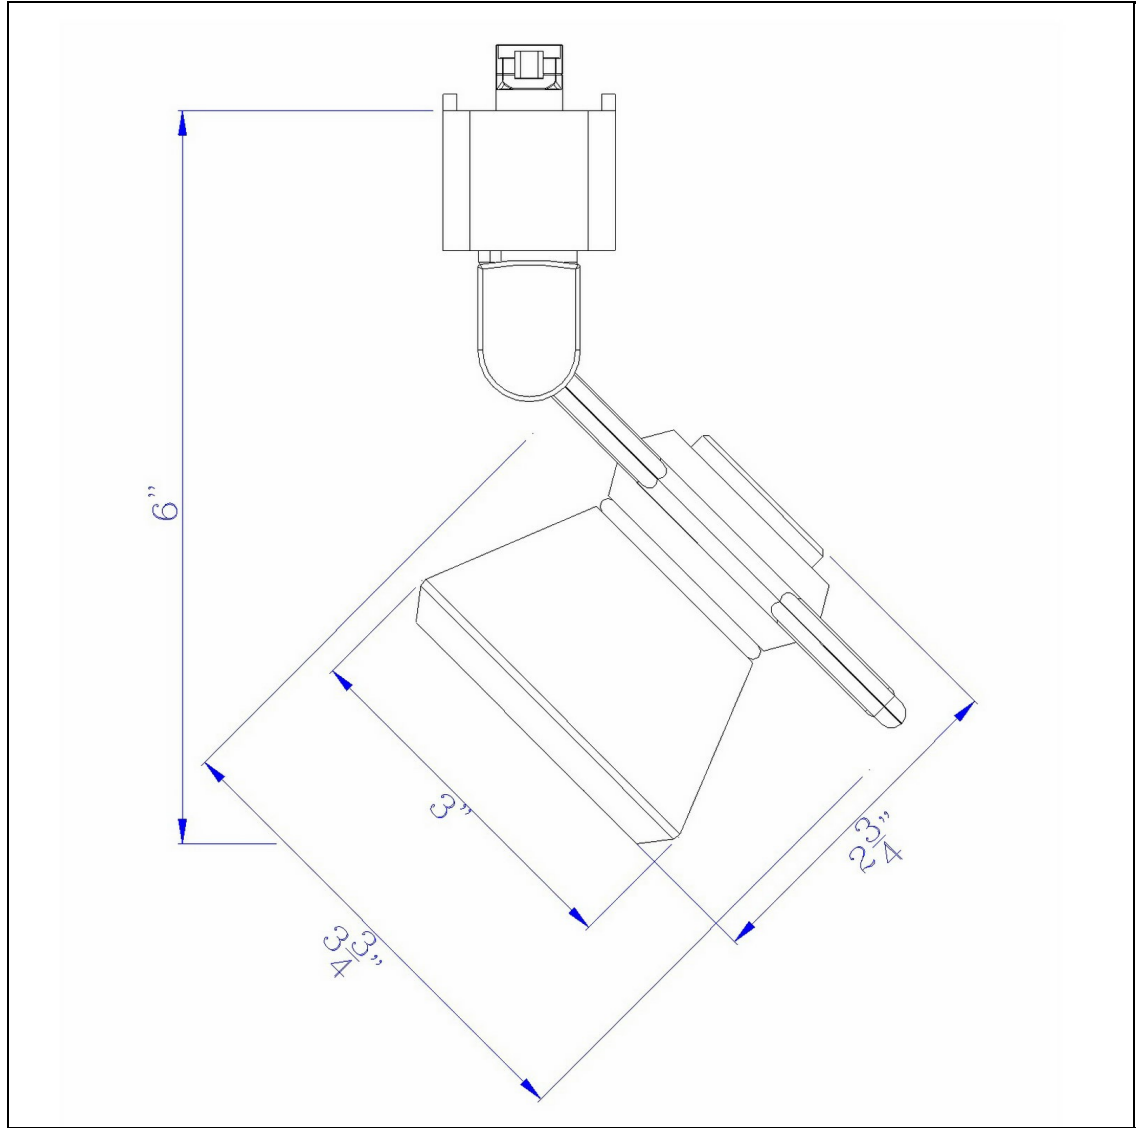

Product No. HT-999WH-CONEBK

Description

12W Dimmable integrated LED Track Fixture,
750 Lumen, 90 CRI
Durable Metal Construction
Dimmable with Lutron Brand Dimmers:
DVCL-153P, SCL-153P,AYCL-153P,CTCL-
153P,DVCL-253P,DVSCLL-253P,SE
700 Lumen Output
3000K Light Temperature
355 Degree Rotation
36 Degree Beam
36 Degree Beam
Dimmable with Lutron Brand Dimmers:
DVCL-153P, SCL-153P,AYCL-153P,CTCL-
153P,DVCL-253P,DVSCLL-253P,SE
6" Height Metal Track Head in White Finish

Technical Specifications

UPC	020193067284
Wattage	LED12W
CRI	90
Lumen	750
Switch Type	Hardwired
Bulb Base	Integrated Led
Number of Lights	1
Color	White
Base Color	White