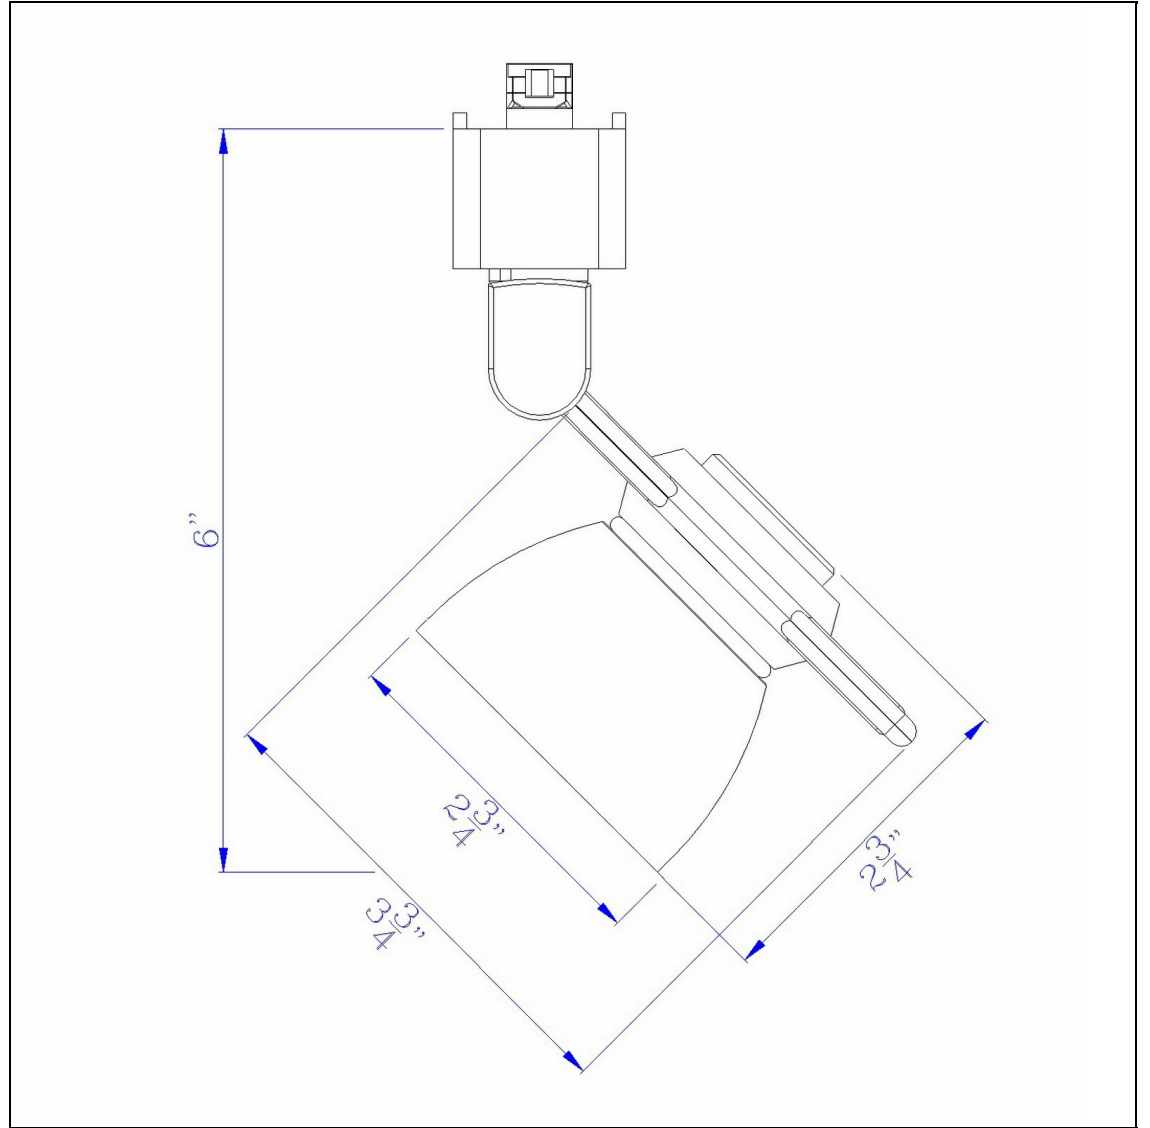

Product No. **HT-999WH-AMBFRO**

Description

12W Dimmable integrated LED Track Fixture,
750 Lumen, 90 CRI
Durable Metal Construction
Dimmable with Lutron Brand Dimmers:
DVCL-153P, SCL-153P,AYCL-153P,CTCL-
153P,DVCL-253P,DVSCLL-253P,SE
700 Lumen Output
3000K Light Temperature
355 Degree Rotation
36 Degree Beam
36 Degree Beam
Dimmable with Lutron Brand Dimmers:
DVCL-153P, SCL-153P,AYCL-153P,CTCL-
153P,DVCL-253P,DVSCLL-253P,SE
6" Height Metal and PLC Track Head in
White Finish

Technical Specifications

UPC	020193067284
Wattage	LED12W
CRI	90
Lumen	750
Switch Type	Hardwired
Bulb Base	Integrated Led
Number of Lights	1
Color	White
Base Color	White