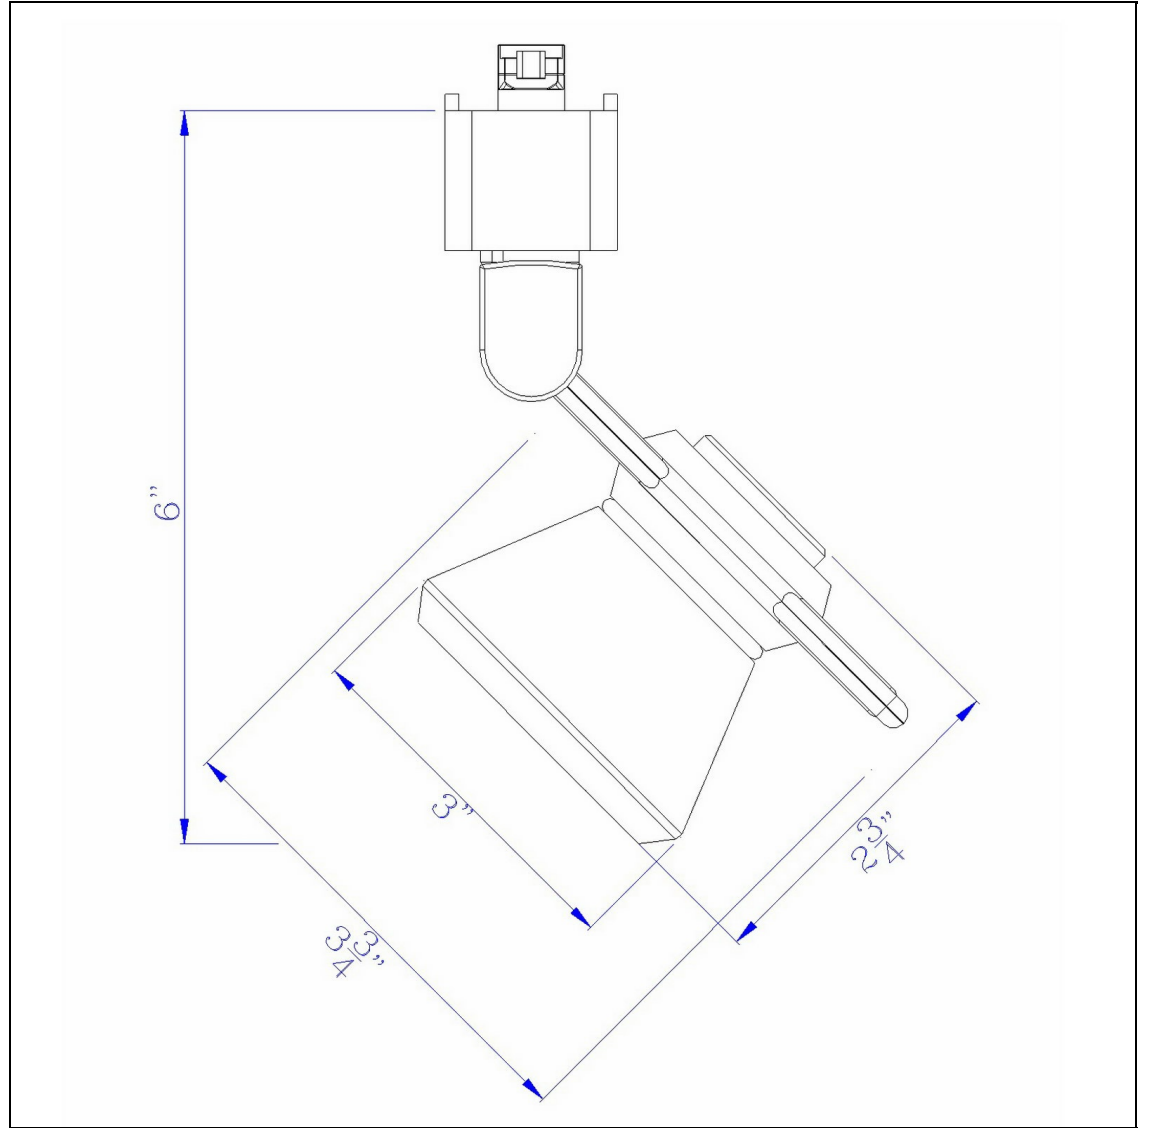

Product No. **HT-999RU-CONEDB**

Description

12W Dimmable integrated LED Track Fixture,  
750 Lumen, 90 CRI  
Durable Metal Construction  
Dimmable with Lutron Brand Dimmers:  
DVCL-153P, SCL-153P,AYCL-153P,CTCL-  
153P,DVCL-253P,DVSCLL-253P,SE  
700 Lumen Output  
3000K Light Temperature  
355 Degree Rotation  
36 Degree Beam  
36 Degree Beam  
Dimmable with Lutron Brand Dimmers:  
DVCL-153P, SCL-153P,AYCL-153P,CTCL-  
153P,DVCL-253P,DVSCLL-253P,SE  
6" Height Metal Track Head in Rust Finish

Technical Specifications

<b>UPC</b>	020193067284
<b>Wattage</b>	LED12W
<b>CRI</b>	90
<b>Lumen</b>	750
<b>Switch Type</b>	Hardwired
<b>Bulb Base</b>	Integrated Led
<b>Number of Lights</b>	1
<b>Color</b>	Rust
<b>Base Color</b>	Rust